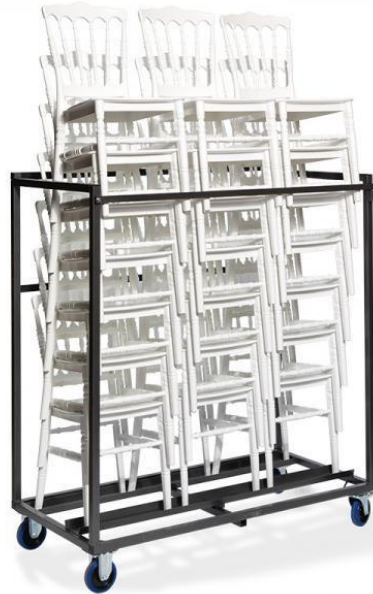

PRODUCT SPECIFICATION SHEET

Productname:	Trolley Napoleon / Tiffany
Articlenumber:	10307306
Color:	Hammerite
Material:	Steel
Weight:	39 kg
Height:	150 cm
Depth:	71,5 cm
Wide:	135 cm
Packaging:	1 pieces in a box
Height box:	20 cm
Lenght box:	140 cm
Wide box:	76 cm
Pieces on pallet:	10 pieces on a pallet
Pallet dimensions:	140 x 80 x 215 cm
Suitable for:	27 pieces of Napoleon chairs or Tiffany chairs