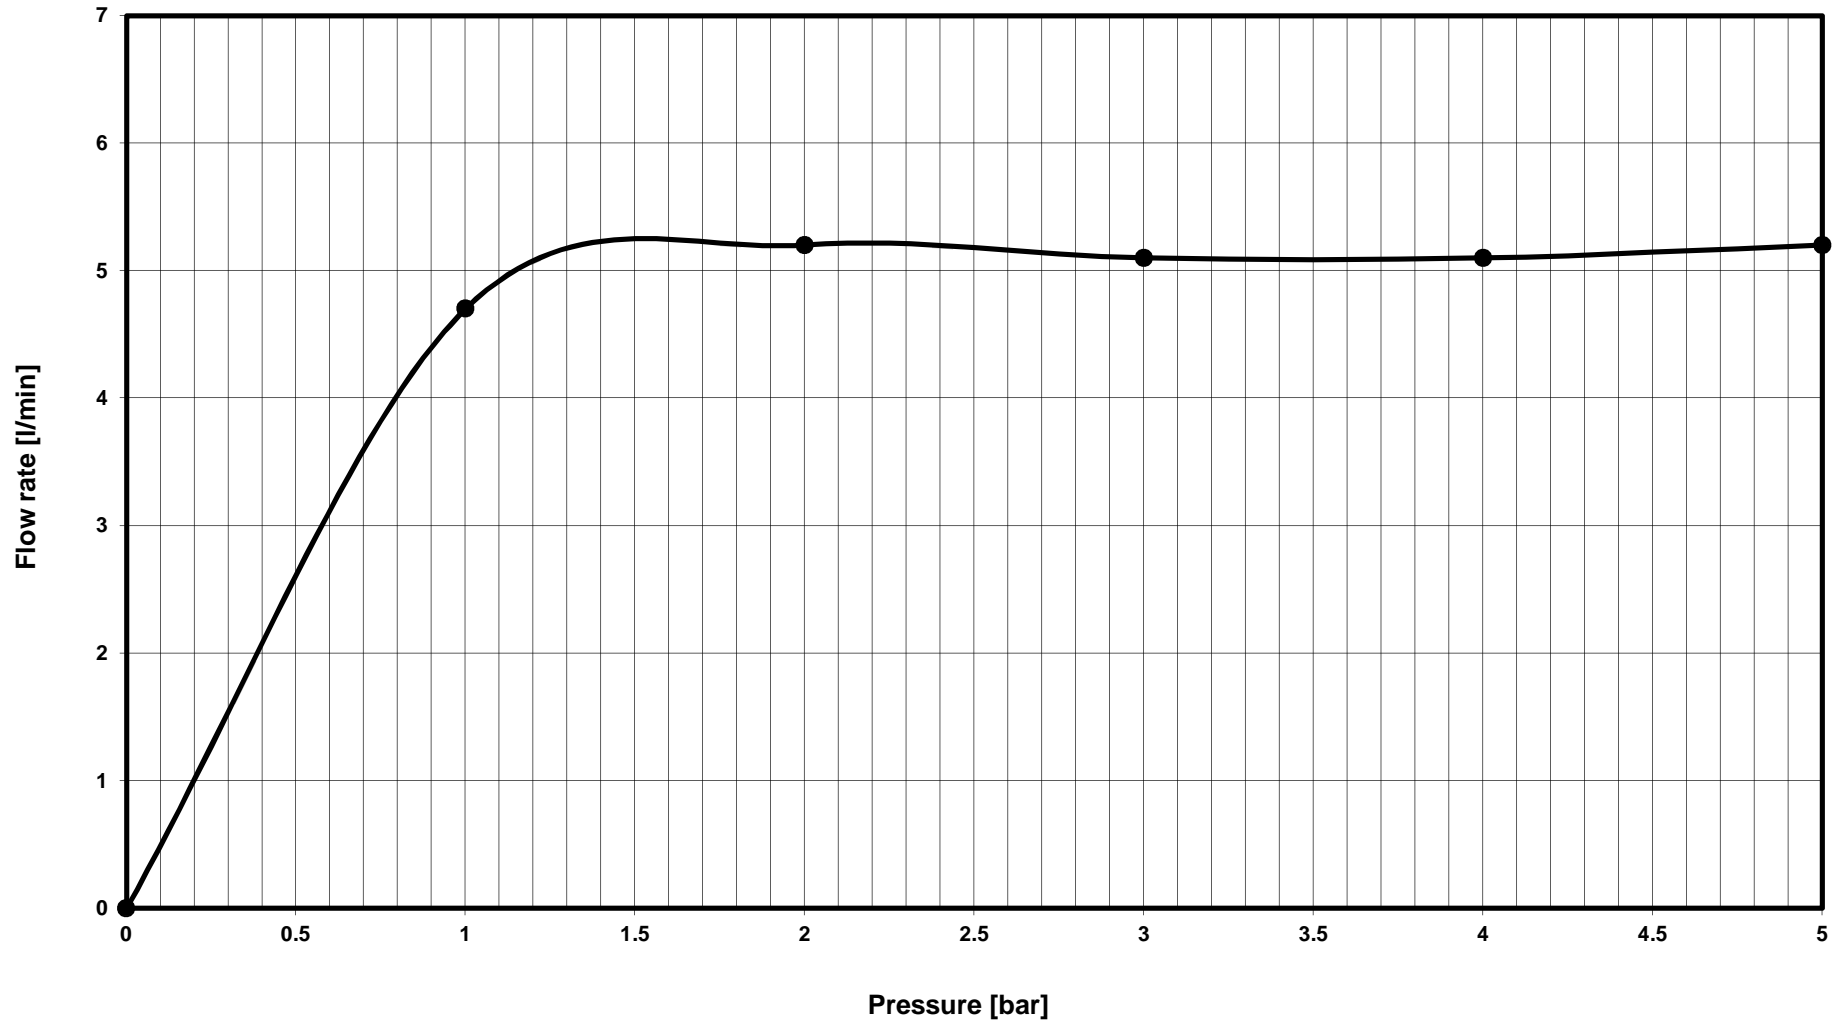

**B1707AA, B1708AA, B1709AA, B1710AA,  
B1711AA, B1712AA, B1713AA, B1714AA, B1715AA  
CERAFLEX Basin 5L/MIN**

—●— Mixed water - series