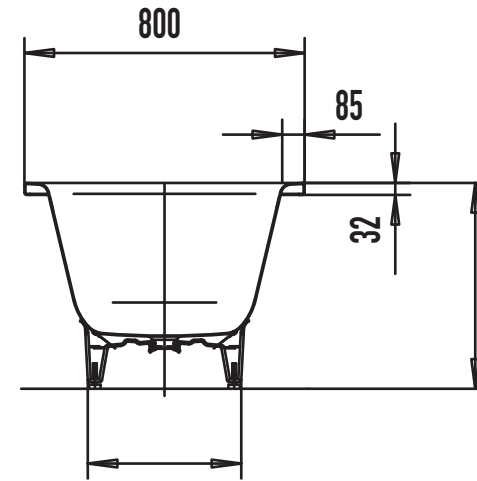

KALDEWEI

PURO
WITH SIDE OVERFLOW
692