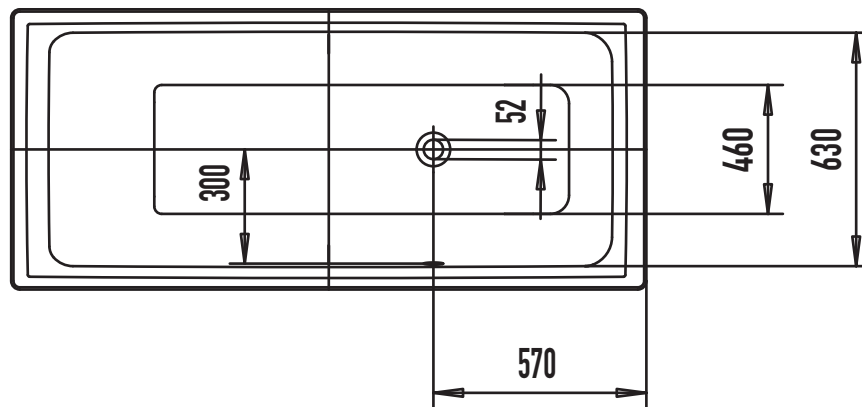

KALDEWEI

PURO
WITH SIDE OVERFLOW
692