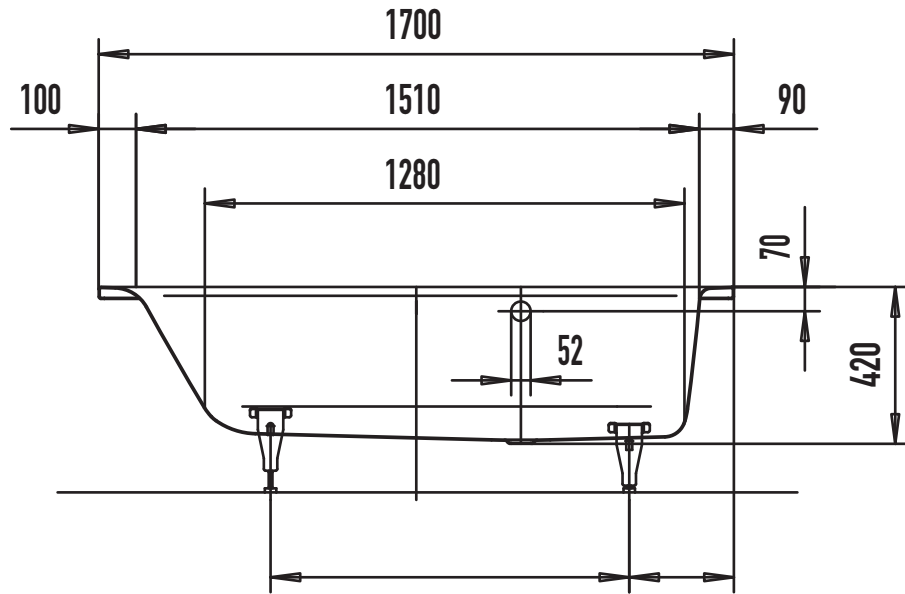

KALDEWEI

PURO
WITH SIDE OVERFLOW
692