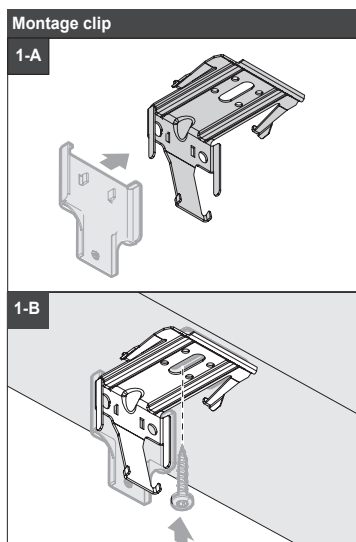

Product width	Number of parts	
		
30 - 90 cm	2	2
90 - 180 cm	3	3
180 - 240 cm	4	4

INSTALLATION MANUAL

TYPE AB10 window frame / wall

Product width	Number of parts	
		
30 - 90 cm	2	4
90 - 180 cm	3	6
180 - 240 cm	4	8