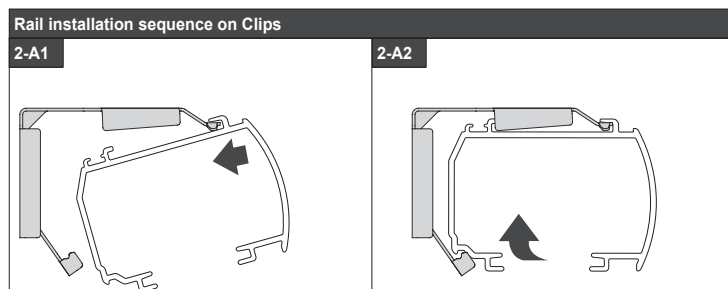

Product width	Number of parts	
		
30 - 90 cm	2	2
90 - 180 cm	3	3
180 - 240 cm	4	4

INSTALLATION MANUAL

TYPE AB10 window frame / wall

Product width	Number of parts	
		
30 - 90 cm	2	4
90 - 180 cm	3	6
180 - 240 cm	4	8