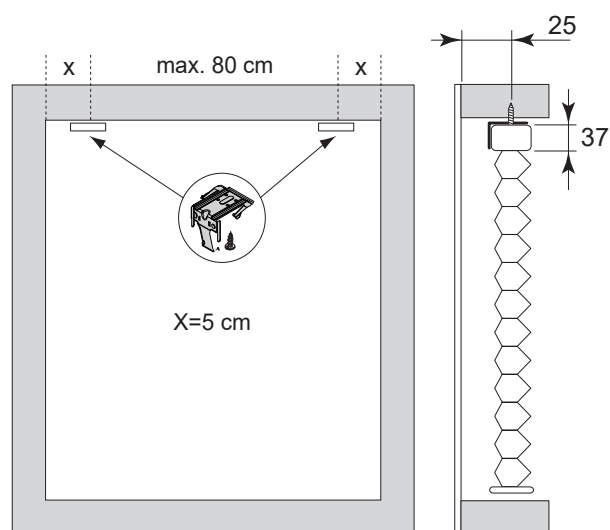

Product width	Number of parts	
		
30 - 90 cm	2	2
90 - 180 cm	3	3
180 - 240 cm	4	4

INSTALLATION MANUAL

TYPE AB10 window frame / wall

Product width	Number of parts	
		
30 - 90 cm	2	4
90 - 180 cm	3	6
180 - 240 cm	4	8