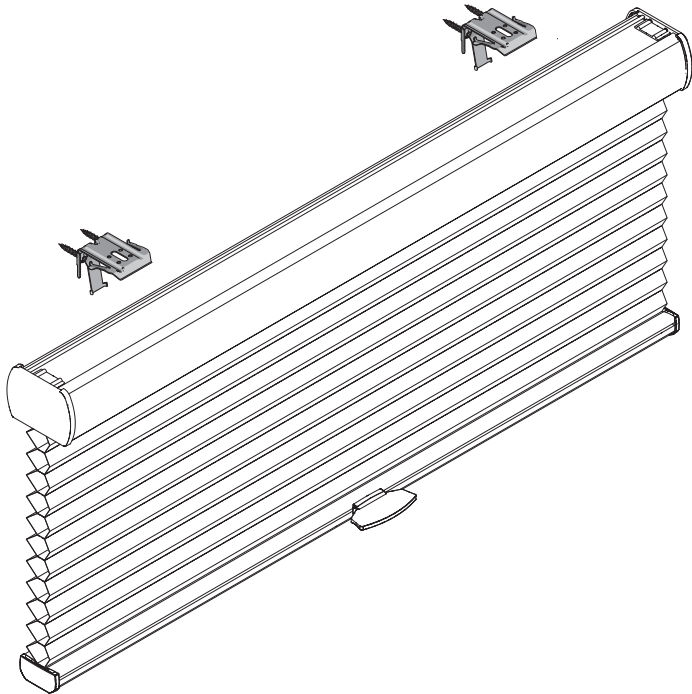

Product width	Number of parts	
		
30 - 90 cm	2	2
90 - 180 cm	3	3
180 - 240 cm	4	4

INSTALLATION MANUAL

TYPE AB10 window frame / wall

Product width	Number of parts	
		
30 - 90 cm	2	4
90 - 180 cm	3	6
180 - 240 cm	4	8