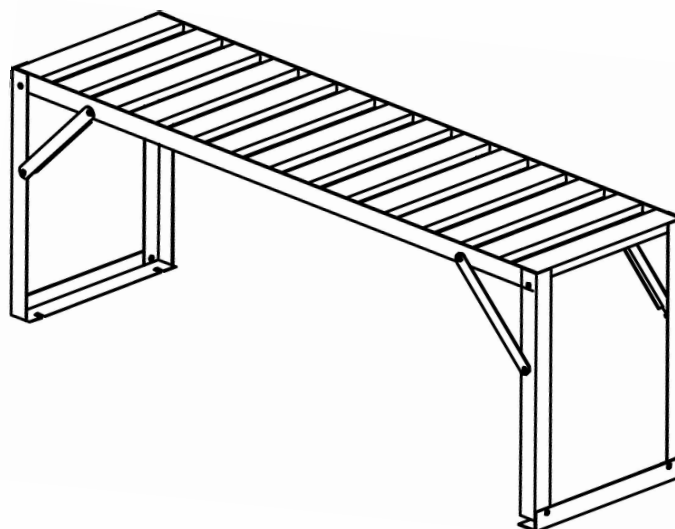

4' Staging Top Extension

70137 / 70131 / SO1722

1208 X 261 X 380 mm

#		QTY.
15453		2
15468		14
15466		2
15467		2
15469		1
15457		4
22525		48
22532		48
15470		2

3

4

www.hallsgreenhouses.com

As part of our policy of continuous development and improvement.
We reserve the right to modify any of the information set out within this document
and any related documentation at any time without notice.