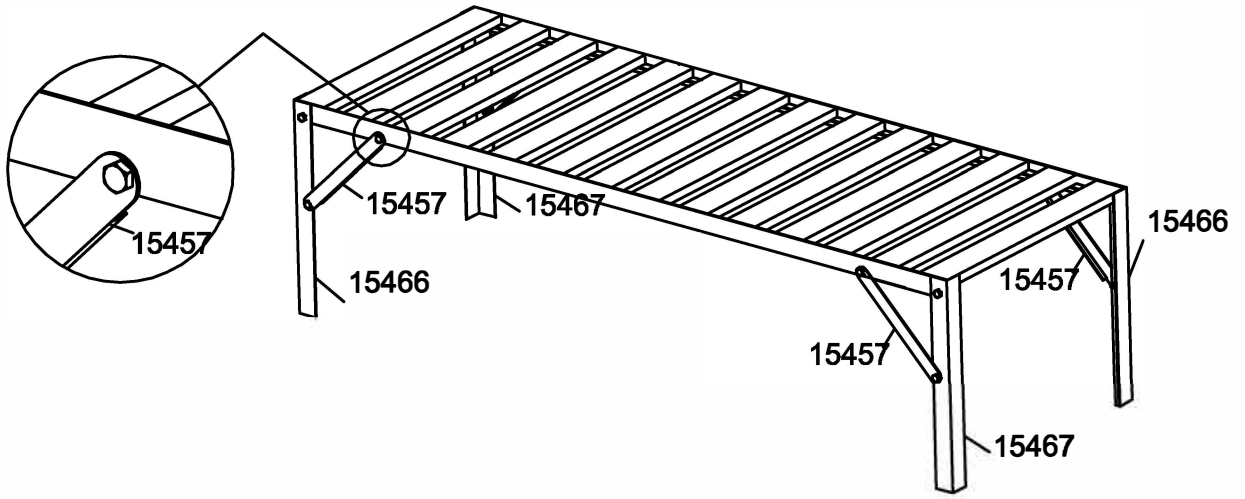

4' Staging Top Extension

70137 / 70131 / SO1722

1208 X 261 X 380 mm

#		QTY.
15453		2
15468		14
15466		2
15467		2
15469		1
15457		4
22525		48
22532		48
15470		2

3

4

www.hallsgreenhouses.com

As part of our policy of continuous development and improvement.
We reserve the right to modify any of the information set out within this document
and any related documentation at any time without notice.