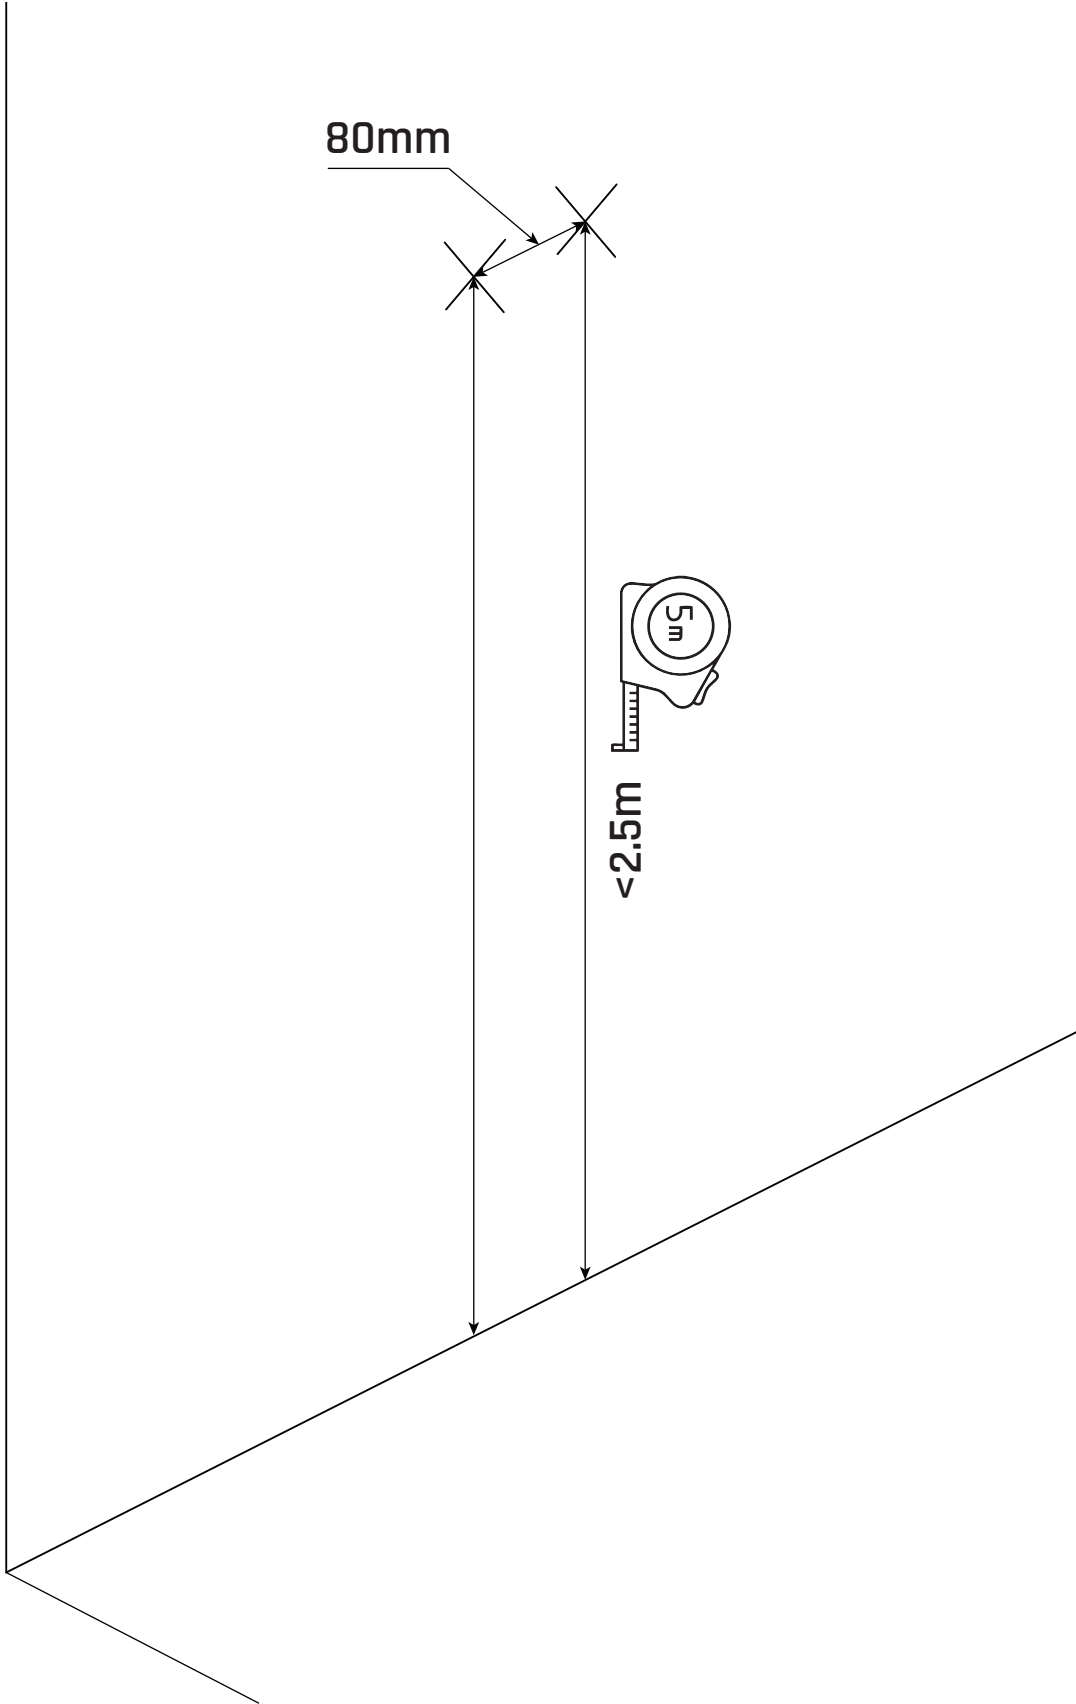

Wall Mounting  
(P10-P15)

IVY Playset  
(P16-P19)

GetSet Playset  
(P20-P22)

Wall Mounting

**10**

**11**

**12**

80mm