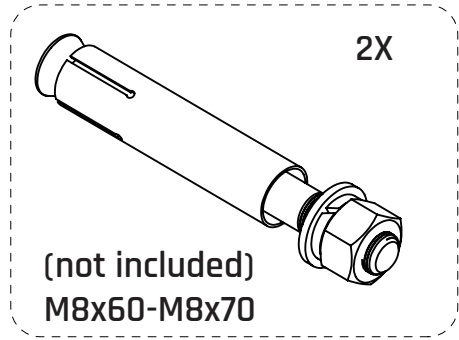

Wall Mounting  
(P10-P15)

IVY Playset  
(P16-P19)

GetSet Playset  
(P20-P22)

Wall Mounting

**10**

**11**

**12**

80mm