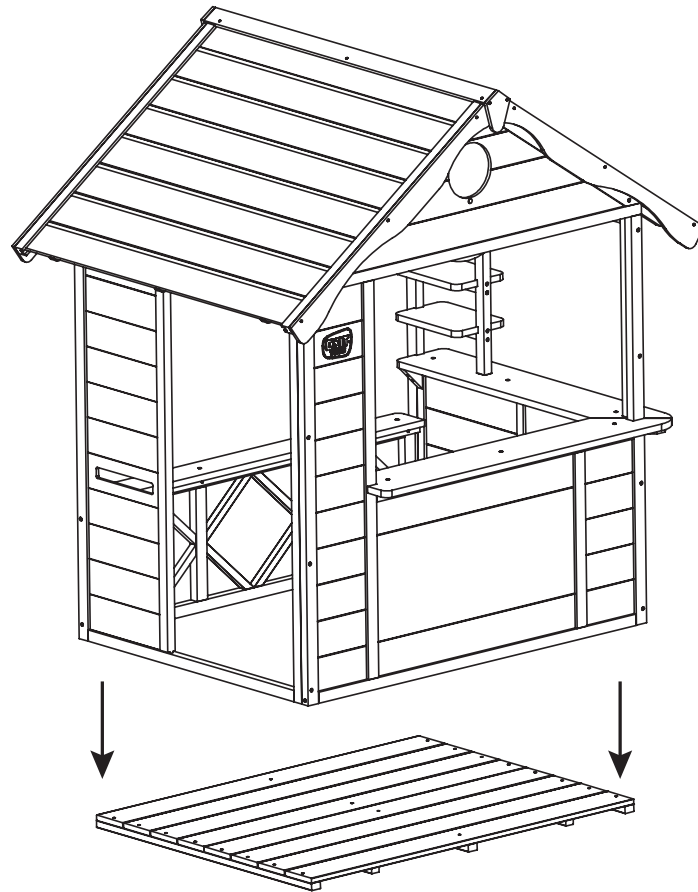

Playhouse

EXIT Hika Floorboard

EXIT Hika Floorboard

1

68.62.25.01 2X*

2

68.62.25.02 3X

3

Ø3x30 20X

68.62.20.03 1X

*

| | |
|----------------|-------|
| BOX REFERENCE: | XX.XX |
| PRODUCTION ID: | XXX |

1

2

3

Playhouse