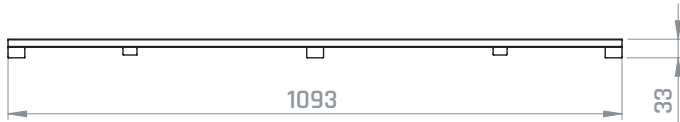

Playhouse

EXIT Hika Floorboard

EXIT Hika Floorboard

1

68.62.25.01 2X*

2

68.62.25.02 3X

3

Ø3x30 20X

68.62.20.03 1X

*

| | |
|----------------|-------|
| BOX REFERENCE: | XX.XX |
| PRODUCTION ID: | XXX |

1

2

3

Playhouse