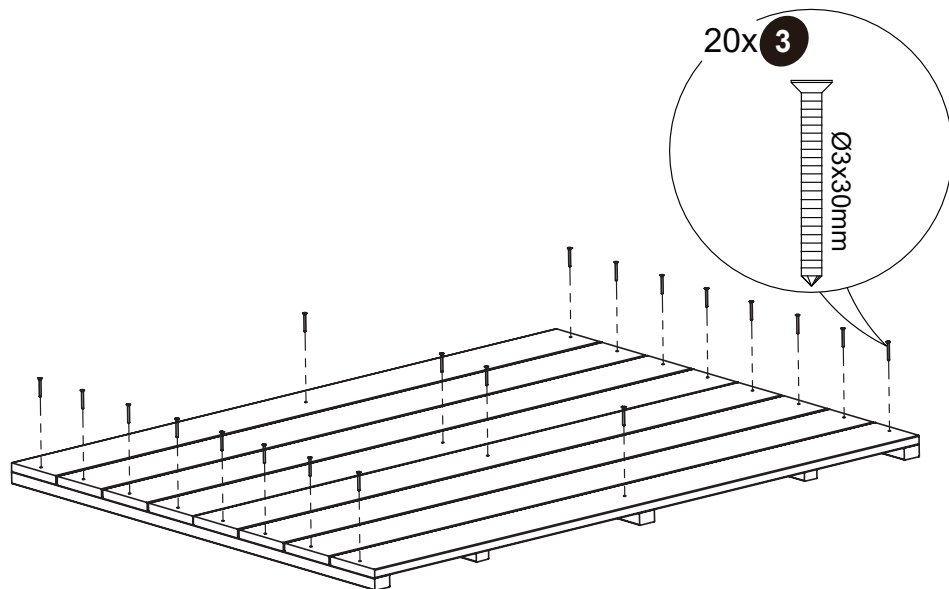

Ø3x30 20X

68.62.20.03 1X

*

| | |
|----------------|-------|
| BOX REFERENCE: | XX.XX |
| PRODUCTION ID: | XXX |

1

2

3

Playhouse