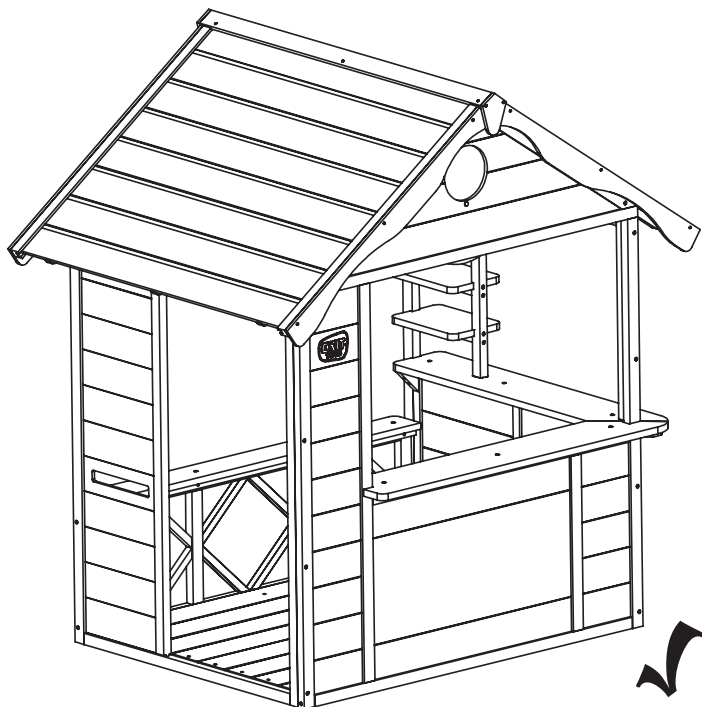

Ø3x30 20X

68.62.20.03 1X

*

| | |
|----------------|-------|
| BOX REFERENCE: | XX.XX |
| PRODUCTION ID: | XXX |

1

2

3

Playhouse