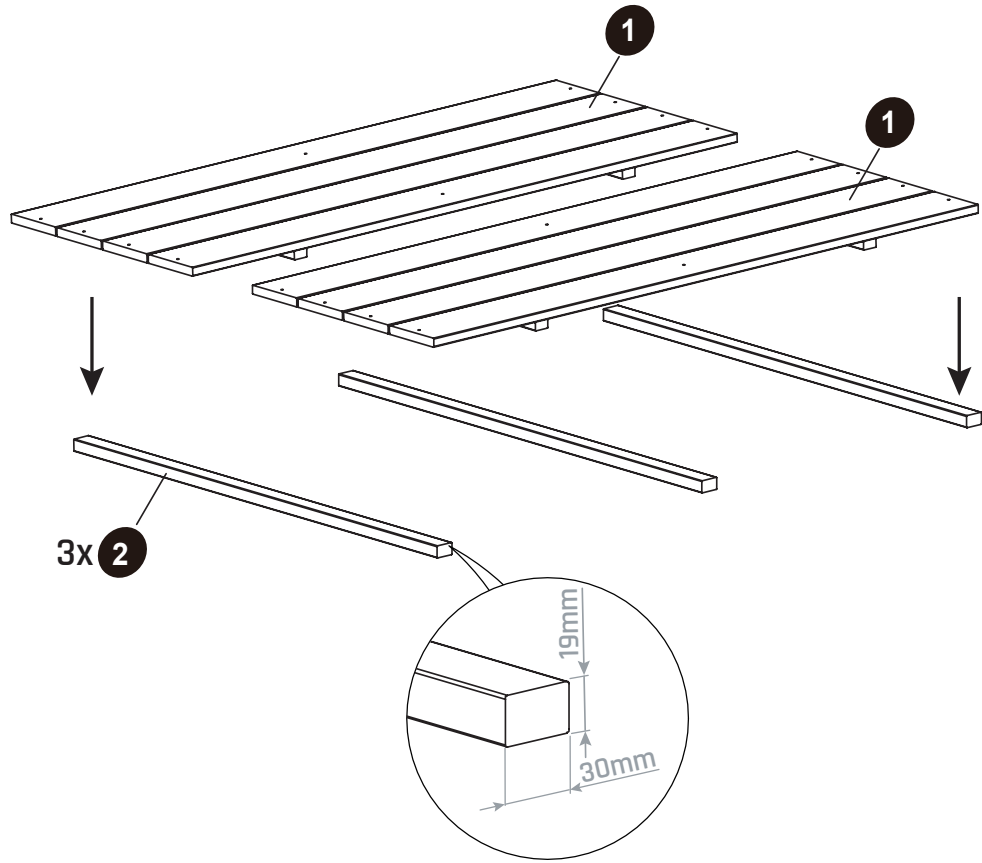

Ø3x30 20X

68.62.20.03 1X

*

| | |
|----------------|-------|
| BOX REFERENCE: | XX.XX |
| PRODUCTION ID: | XXX |

1

2

3

Playhouse