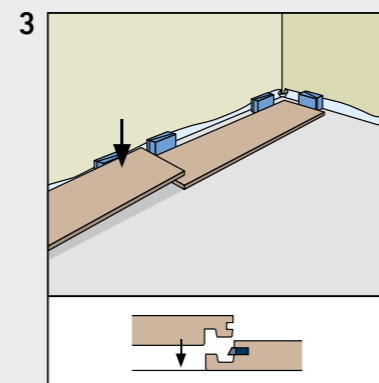

SWISS KRONO TEX GMBH & CO. KG
 Wittstocker Chaussee 1
 D-16909 Heiligengrabe / Germany
www.swisskrono.de
www.swisskrono.com

REMOVAL

Installation clips:
 YouTube - Chanel
SWISS KRONO
 Heiligengrabe