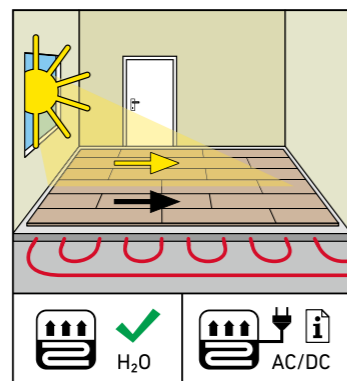

SWISS KRONO TEX GMBH & CO. KG
 Wittstocker Chaussee 1
 D-16909 Heiligengrabe / Germany
www.swisskrono.de
www.swisskrono.com

REMOVAL

Installation clips:
 YouTube - Chanel
SWISS KRONO
 Heiligengrabe