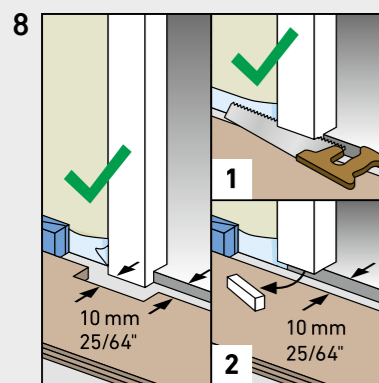

SWISS KRONO TEX GMBH & CO. KG
 Wittstocker Chaussee 1
 D-16909 Heiligengrabe / Germany
www.swisskrono.de
www.swisskrono.com

REMOVAL

Installation clips:
 YouTube - Chanel
SWISS KRONO
 Heiligengrabe