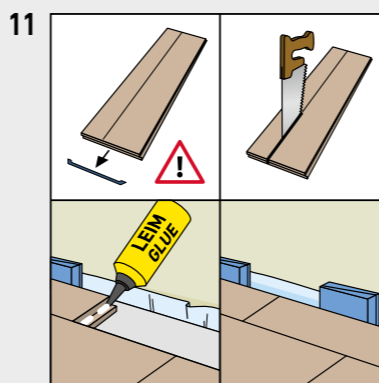

SWISS KRONO TEX GMBH & CO. KG
 Wittstocker Chaussee 1
 D-16909 Heiligengrabe / Germany
www.swisskrono.de
www.swisskrono.com

REMOVAL

Installation clips:
 YouTube - Chanel
SWISS KRONO
 Heiligengrabe