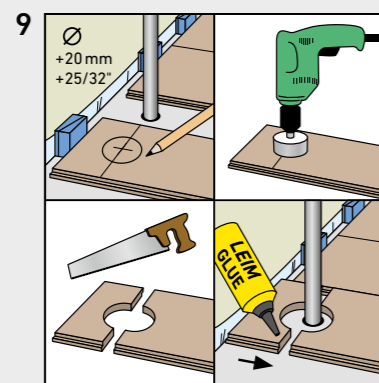

SWISS KRONO TEX GMBH & CO. KG
 Wittstocker Chaussee 1
 D-16909 Heiligengrabe / Germany
www.swisskrono.de
www.swisskrono.com

REMOVAL

Installation clips:
 YouTube - Chanel
SWISS KRONO
 Heiligengrabe