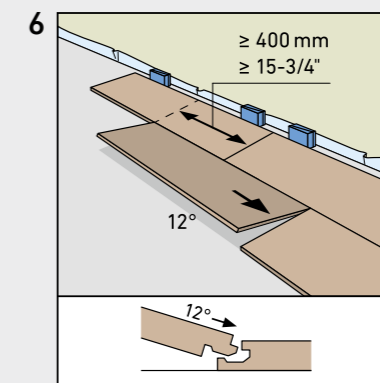

SWISS KRONO TEX GMBH & CO. KG
 Wittstocker Chaussee 1
 D-16909 Heiligengrabe / Germany
www.swisskrono.de
www.swisskrono.com

REMOVAL

Installation clips:
 YouTube - Chanel
SWISS KRONO
 Heiligengrabe