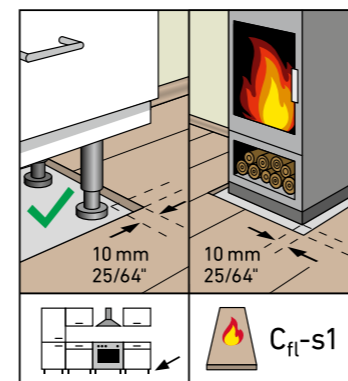

SWISS KRONO TEX GMBH & CO. KG
 Wittstocker Chaussee 1
 D-16909 Heiligengrabe / Germany
www.swisskrono.de
www.swisskrono.com

REMOVAL

Installation clips:
 YouTube - Chanel
SWISS KRONO
 Heiligengrabe