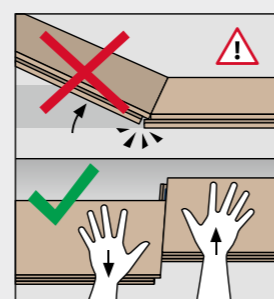

SWISS KRONO TEX GMBH & CO. KG
 Wittstocker Chaussee 1
 D-16909 Heiligengrabe / Germany
www.swisskrono.de
www.swisskrono.com

REMOVAL

Installation clips:
 YouTube - Chanel
SWISS KRONO
 Heiligengrabe