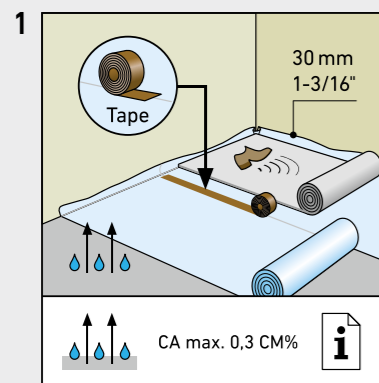

SWISS KRONO TEX GMBH & CO. KG
 Wittstocker Chaussee 1
 D-16909 Heiligengrabe / Germany
www.swisskrono.de
www.swisskrono.com

REMOVAL

Installation clips:
 YouTube - Chanel
SWISS KRONO
 Heiligengrabe