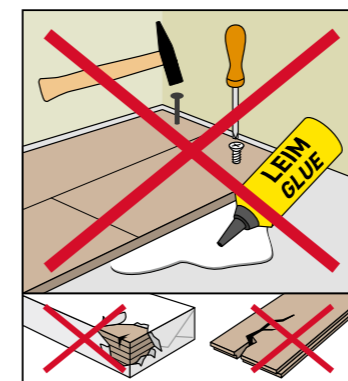

SWISS KRONO TEX GMBH & CO. KG
 Wittstocker Chaussee 1
 D-16909 Heiligengrabe / Germany
www.swisskrono.de
www.swisskrono.com

REMOVAL

Installation clips:
 YouTube - Chanel
SWISS KRONO
 Heiligengrabe