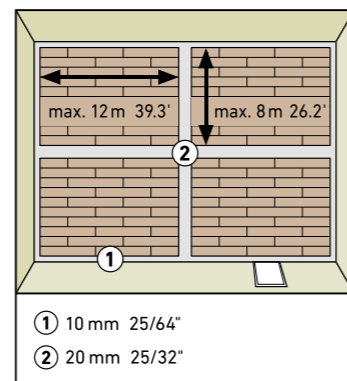

SWISS KRONO TEX GMBH & CO. KG
 Wittstocker Chaussee 1
 D-16909 Heiligengrabe / Germany
www.swisskrono.de
www.swisskrono.com

REMOVAL

Installation clips:
 YouTube - Chanel
SWISS KRONO
 Heiligengrabe