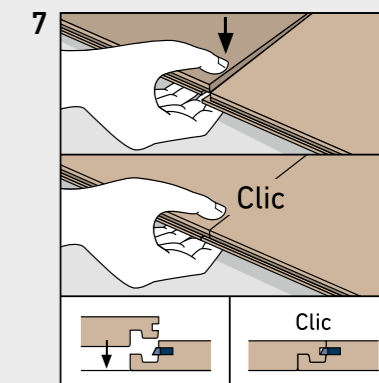

SWISS KRONO TEX GMBH & CO. KG
 Wittstocker Chaussee 1
 D-16909 Heiligengrabe / Germany
www.swisskrono.de
www.swisskrono.com

REMOVAL

Installation clips:
 YouTube - Chanel
SWISS KRONO
 Heiligengrabe