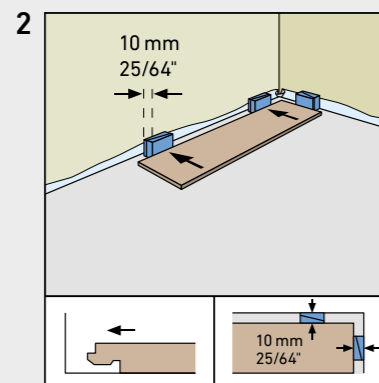

SWISS KRONO TEX GMBH & CO. KG
 Wittstocker Chaussee 1
 D-16909 Heiligengrabe / Germany
www.swisskrono.de
www.swisskrono.com

REMOVAL

Installation clips:
 YouTube - Chanel
SWISS KRONO
 Heiligengrabe