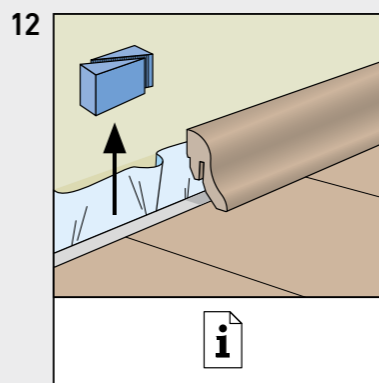

SWISS KRONO TEX GMBH & CO. KG
 Wittstocker Chaussee 1
 D-16909 Heiligengrabe / Germany
www.swisskrono.de
www.swisskrono.com

REMOVAL

Installation clips:
 YouTube - Chanel
SWISS KRONO
 Heiligengrabe