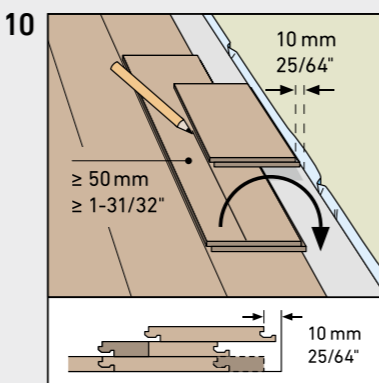

SWISS KRONO TEX GMBH & CO. KG
 Wittstocker Chaussee 1
 D-16909 Heiligengrabe / Germany
www.swisskrono.de
www.swisskrono.com

REMOVAL

Installation clips:
 YouTube - Chanel
SWISS KRONO
 Heiligengrabe