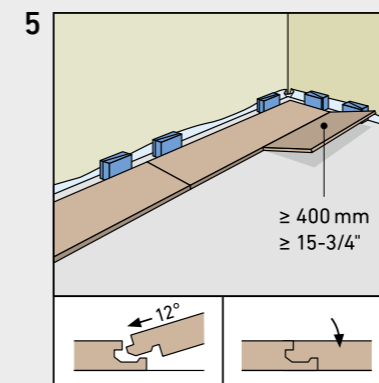

SWISS KRONO TEX GMBH & CO. KG
 Wittstocker Chaussee 1
 D-16909 Heiligengrabe / Germany
www.swisskrono.de
www.swisskrono.com

REMOVAL

Installation clips:
 YouTube - Chanel
SWISS KRONO
 Heiligengrabe