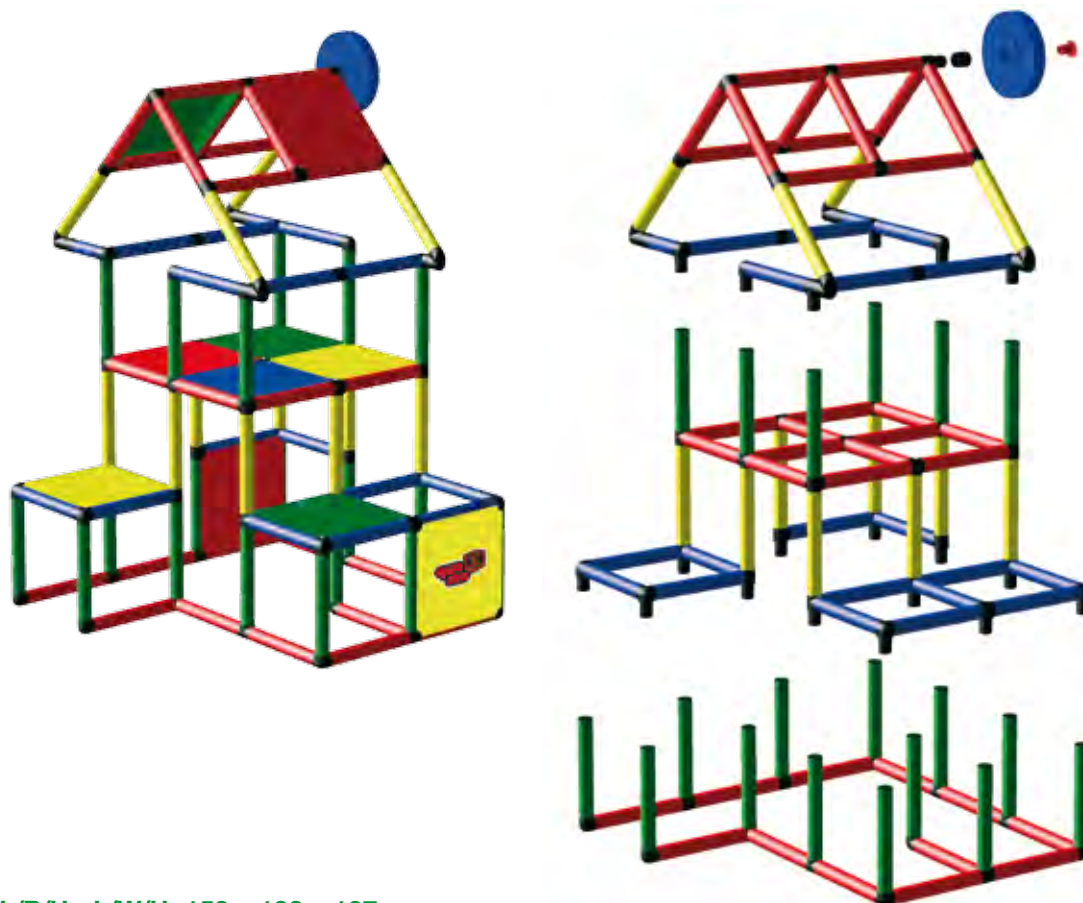

QUADRO GENIUS – children's dreams come true!

With a total of **384 components** the **GENIUS GIANT CONSTRUCTION KIT** provides you the best conditions to satisfy any of your design dreams. The model variety ranges from the Playhouse to large Climbing mountain, Streethockey and so on. On the next three pages we present **5 model ideas**. Search for your absolute favorite and the fun can begin! (More models on www.quadroworld.com/yougen)

GENIUS

Activity center • Activity center

3x	17x
11x	1x
13x	5x
4x	4x
2x	
15 cm	
86x	
35 cm	
10x	
1x	1x
1x	

L/B/H • L/W/H: 132 x 125 x 196 cm

Streethockey ▪ Streethockey

GENIUS

3x	15x
11x	1x
13x	5x
1x	0x
0x	
15 cm	
81x	
35 cm	
12x	
1x	1x
1x	

L/B/H ▪ L/W/H: 85x 85x 85cm, 98x 85x 98cm

Spielhaus ▪ Playhouse

GENIUS

3x	17x
11x	1x
13x	5x
4x	4x
2x	
15 cm	
86x	
35 cm	
10x	
1x	1x
1x	

L/B/H ▪ L/W/H: 152 x 132 x 197 cm

GENIUS

Kletterbarren • Climbing bars