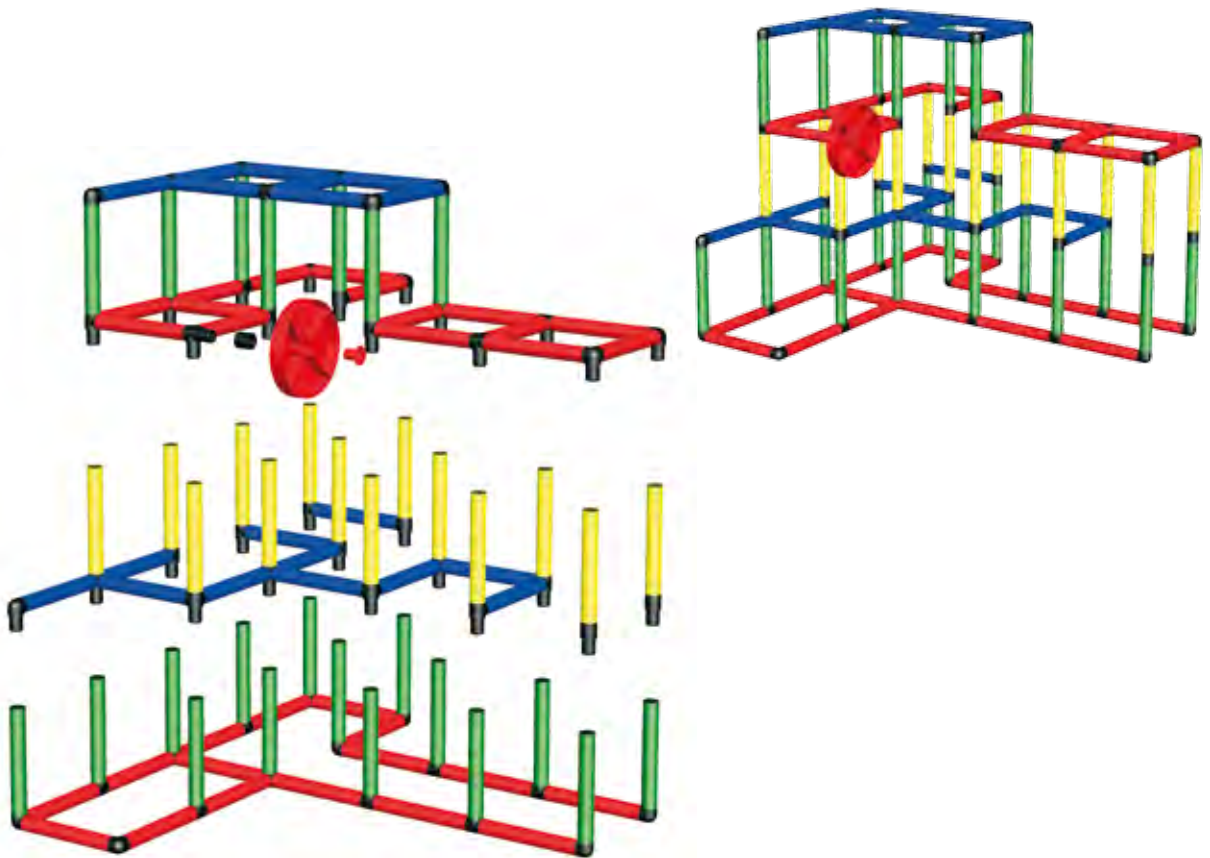

L/B/H ▪ L/W/H: 85x 85x 85cm, 98x 85x 98cm

Spielhaus ▪ Playhouse

GENIUS

3x	17x
11x	1x
13x	5x
4x	4x
2x	
15 cm	
86x	
35 cm	
10x	
1x	1x
1x	

L/B/H ▪ L/W/H: 152 x 132 x 197 cm

GENIUS

Kletterbarren • Climbing bars

- | | |
|-------|-----|
| 3x | 17x |
| | |
| 11x | 1x |
| | |
| 13x | 5x |
| | |
| 2x | 0x |
| | |
| 0x | |
| | |
| 15 cm | |
| 86x | |
| | |
| 35 cm | |
| 0x | |
| | |
| 1x | 1x |
| | |
| 1x | |
| | |