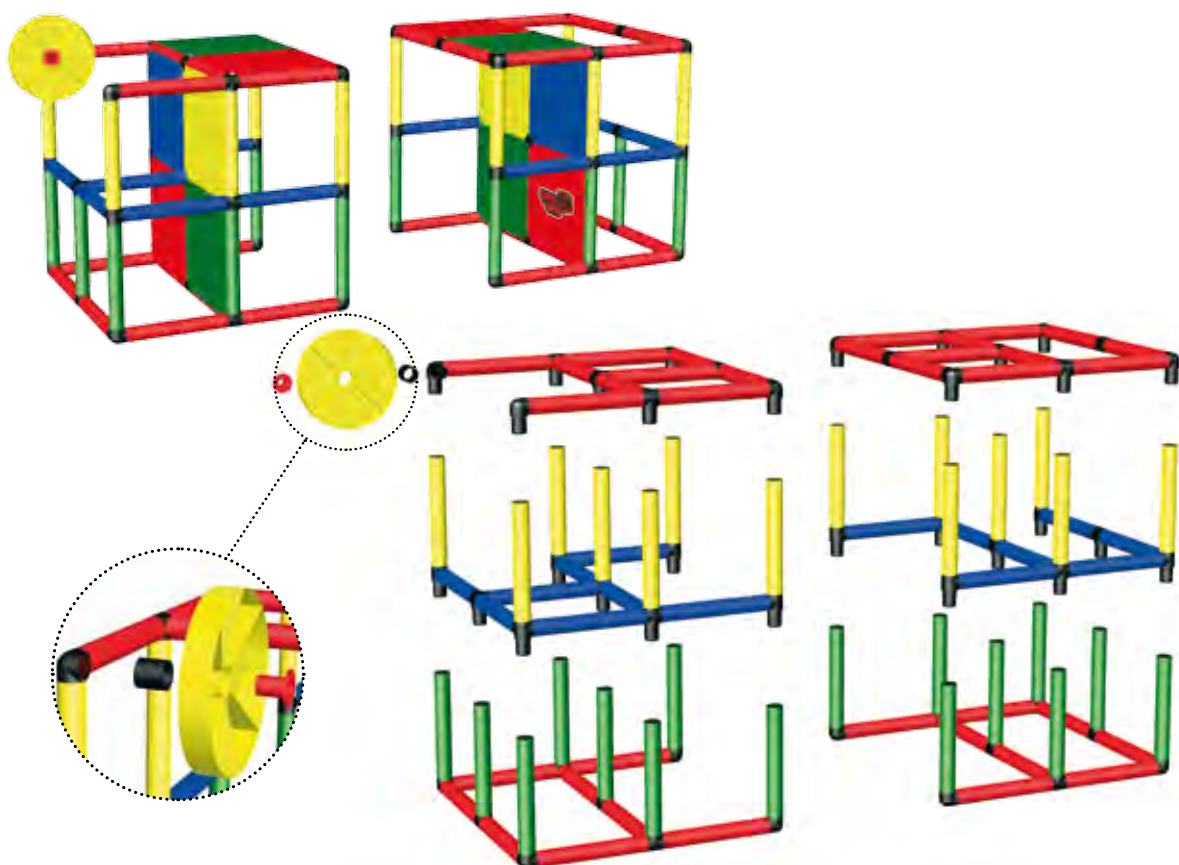

QUADRO GENIUS – children's dreams come true!

With a total of **384 components** the **GENIUS GIANT CONSTRUCTION KIT** provides you the best conditions to satisfy any of your design dreams. The model variety ranges from the Playhouse to large Climbing mountain, Streethockey and so on. On the next three pages we present **5 model ideas**. Search for your absolute favorite and the fun can begin! (More models on www.quadroworld.com/yougen)

GENIUS

Activity center • Activity center

3x	17x
11x	1x
13x	5x
4x	4x
2x	
15 cm	
86x	
35 cm	
10x	
1x	1x
1x	

L/B/H • L/W/H: 132 x 125 x 196 cm

Streethockey ▪ Streethockey

GENIUS

3x	15x
11x	1x
13x	5x
1x	0x
0x	
15 cm	
81x	
35 cm	
12x	
1x	1x
1x	

L/B/H ▪ L/W/H: 85x 85x 85cm, 98x 85x 98cm

Spielhaus ▪ Playhouse

GENIUS

3x	17x
11x	1x
13x	5x
4x	4x
2x	
15 cm	
86x	
35 cm	
10x	
1x	1x
1x	

L/B/H ▪ L/W/H: 152 x 132 x 197 cm

GENIUS

Kletterbarren • Climbing bars