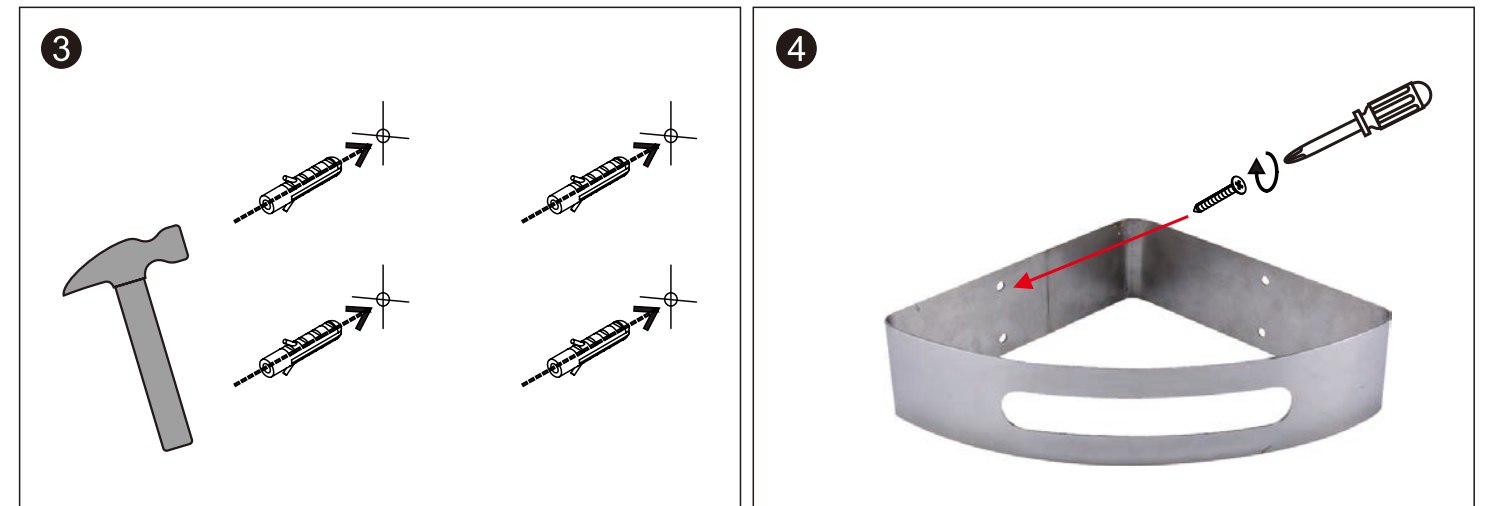

Manufactured for
HORNBACK Baumarkt AG
Hornbachstrasse 11
76879 Bornheim / Germany
www.hornbach.com

290.0 mm

210.0 mm