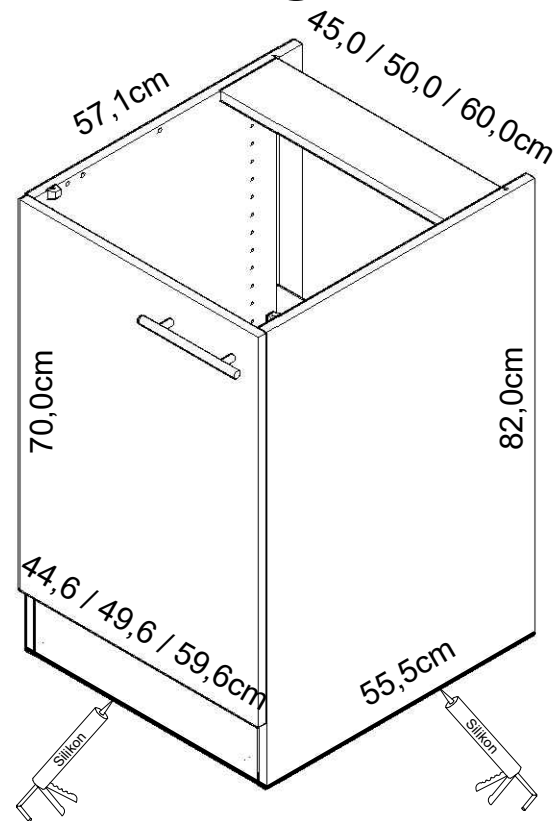

Montageanleitung