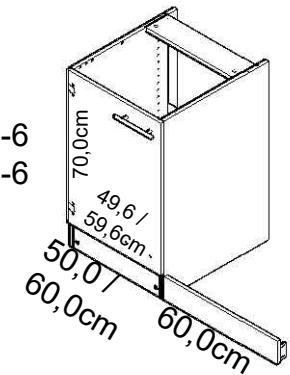

Montageanleitung