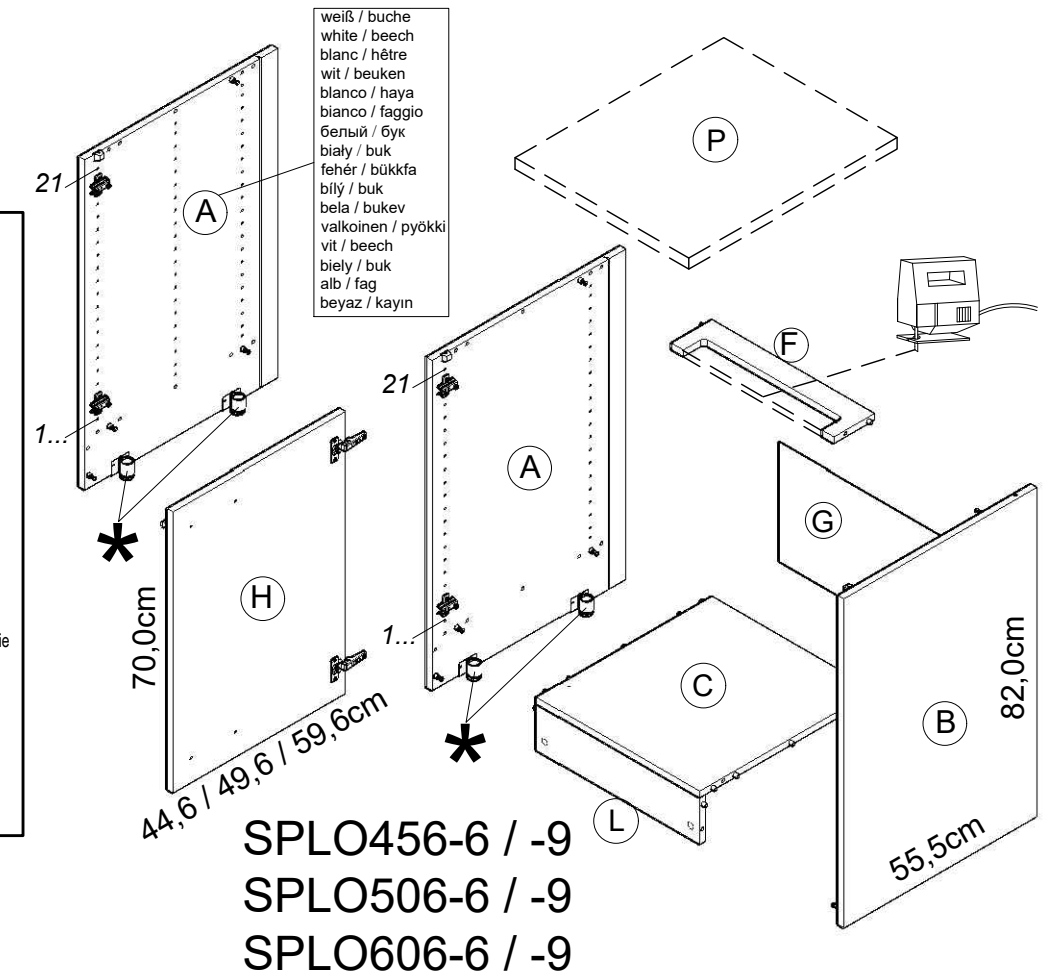

* SFV

Als Zubehör erhältlich
Available as an accessory
Disponible en accessoire
Verkrijgbaar als accessoire
Se puede obtener como accesorio
Disponibile come accessorio
продаётся как принадлежность
Dostępną jako dodatkowe wyposażenie
Tartozékként kapható
k dodání jako příslušenství
Dobavljivo kot dodatna oprema
Lisävaruste
Kan levereras som tillbehör
Dostupné ako príslušenstvo
Disponibil ca accesoriu
Aksesuar olarak temin alınabilir

weiß / buche
white / beech
blanc / hêtre
wit / beuken
blanco / haya
bianco / faggio
белый / бук
biały / buk
fehér / bükkfa
bílý / buk
bela / bukev
valkoinen / pyökki
vit / beech
biely / buk
alb / fag
beyaz / kayın

SPLO456-6 / -9
SPLO506-6 / -9
SPLO606-6 / -9