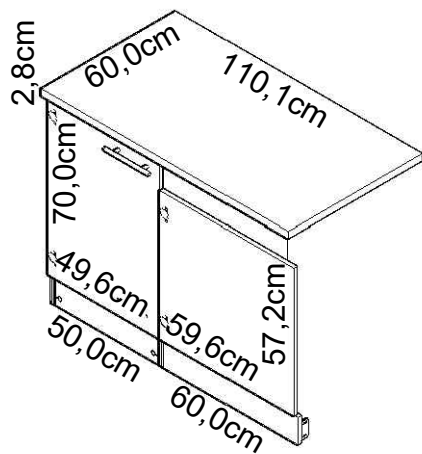

Montageanleitung