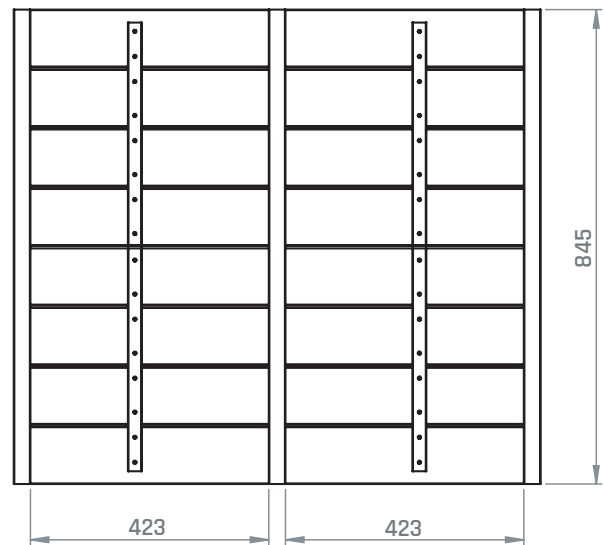

# EXIT Panorama/Yuki Floorboard

Panorama Floorboard

Yuki Floorboard

1

|          |             |    |   |
|----------|-------------|----|---|
| Panorama | 68.62.20.01 | 2X | * |
| Yuki     | 68.62.22.01 | 2X | * |