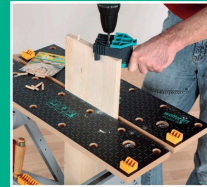

MASTER 200

10 YEARS GUARANTEE

MADE IN EUROPE