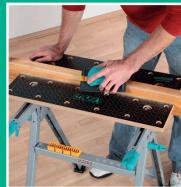

MASTER 200

10 YEARS GUARANTEE

MADE IN EUROPE