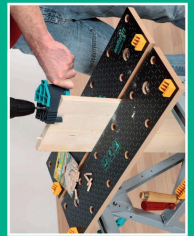

MASTER 200

10 YEARS GUARANTEE

MADE IN EUROPE