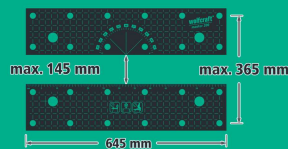

MASTER 200

10 YEARS GUARANTEE

MADE IN EUROPE