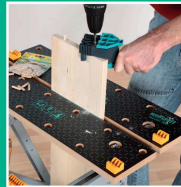

MASTER 200

10 YEARS GUARANTEE

MADE IN EUROPE