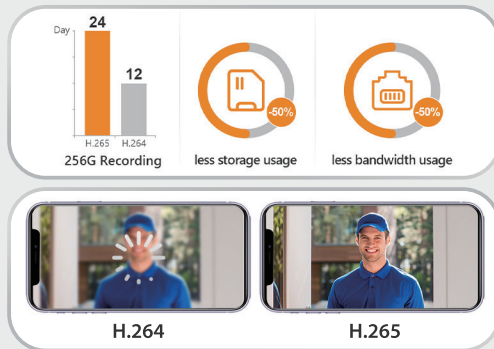

Don't Miss a Single Detail

With a 164° wide view angle and 4:3 ratio, the 2K video doorbell allows you to see everything in crystal clear detail.

Your Door's Answering Machine

Answering the door is easier than ever with Quick Replies. Choose from preset responses with just a few taps.

Light up Your Way Home

The doorbell's light automatically turns on at scheduled times, or when motion is detected.

Experience Smooth Live Streams

With H265 compression, you can watch the video 50% more smoothly compared to those with H264. No more anxious waits to see what's going on at your door.

Durable and Weatherproof

The IP65-certified case protects the video doorbell against dust and water from every angle.