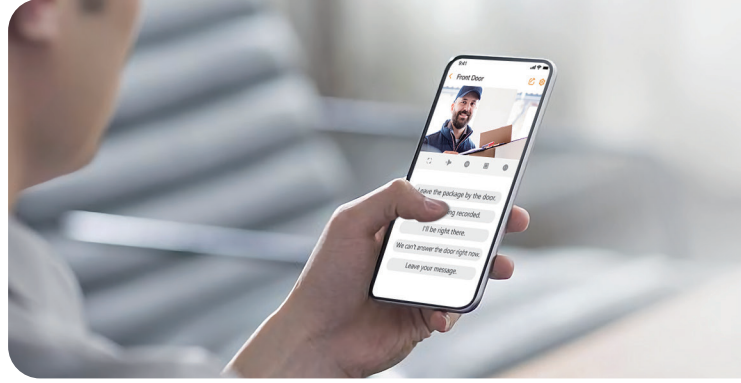

Active Deterrence

Dual-band
Wifi Connection

Diversified Storage

www.imoulife.com

Don't Miss a Single Detail

With a 164° wide view angle and 4:3 ratio, the 2K video doorbell allows you to see everything in crystal clear detail.

Your Door's Answering Machine

Answering the door is easier than ever with Quick Replies. Choose from preset responses with just a few taps.

Light up Your Way Home

The doorbell's light automatically turns on at scheduled times, or when motion is detected.

Experience Smooth Live Streams

With H265 compression, you can watch the video 50% more smoothly compared to those with H264. No more anxious waits to see what's going on at your door.

Durable and Weatherproof