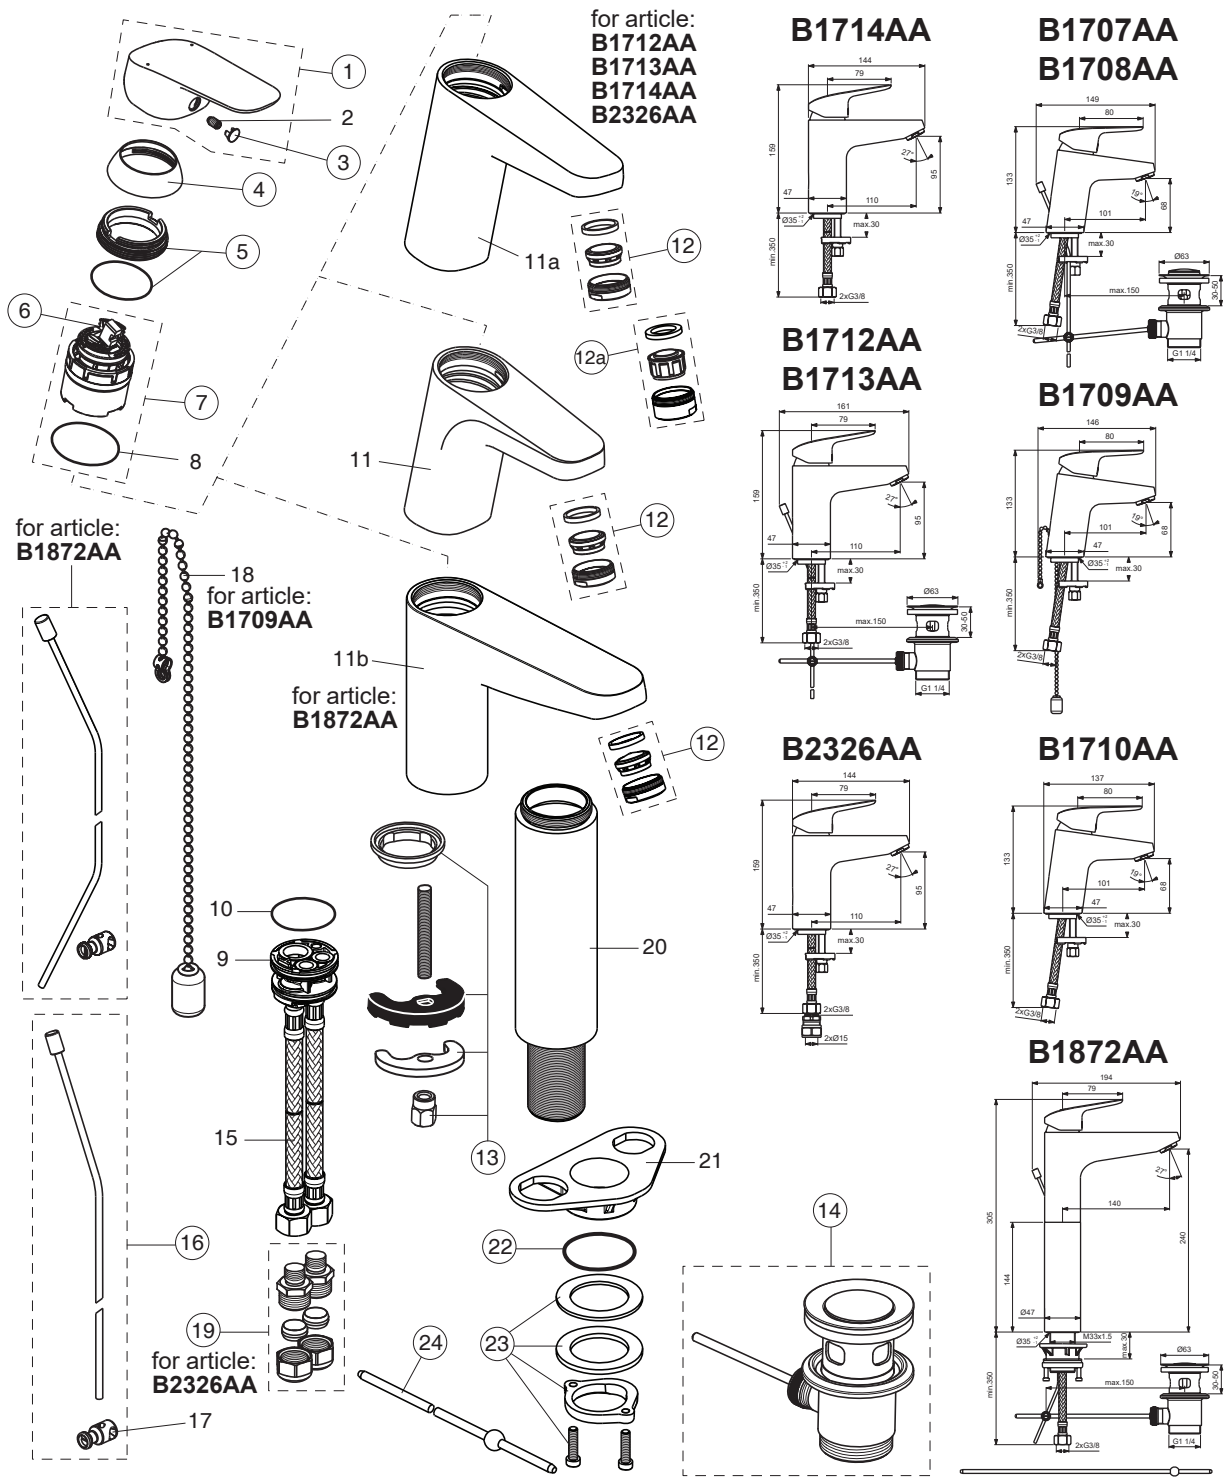

CERAFLEX

Ideal Standard

Pos.	Signify	Spare parts-Nr.	Quantity	Pos.	Signify	Spare parts-Nr.	Quantity
1	Lever,w/logo-set	B961375AA	1 Pcs.	13	Connecting set	A964520NU	1 Set
2	Screw M5x8		1 Pcs.	14	Pop-up drain ass.	A962991AA	1 Pcs.
3	Cap decorative	B960473AA	1 Pcs.		Pop-up waste-plastic	B964550AA	1 Pcs.
4	Rosette M38x1.5	B961373AA	1 Pcs.	15	Fl.pexhose G3/8-Ø10.5/L445		2 Pcs.
5	Screw M41x1.5/M38x1.5	B961374NU	1 Pcs.		Fl.pexhose G3/8-Ø10.5/L600		2 Pcs.
6	Hot limit stop	A861181NU	1 Pcs.	16	Pop up waste-compl.	B961384AA	1 Pcs.
7	Cartridge Ø38mm	A861156NU*	1 Pcs.	17	Pop up waste shackle		1 Pcs.
8	O-Ring Ø38x2.5		1 Pcs.	18	Beaded chain L460mm		1 Pcs.
9	Manifold		1 Pcs.	19	Connector G3/8,Ø15-set	B960845NU	1 Set
10	O-Ring Ø34x2		1 Pcs.	20	Distance bushing,w/shank		1 Pcs.
11	Body basin		1 Pcs.	21	U plate support bracket fix.kit		1 Pcs.
11a,b	Body basin GRANDE		1 Pcs.	22	O-Ring Ø37.77x2.62	A962574NU	1 Pcs.
12	Perlator M24x1-A - 5l/min	B961383AA	1 Pcs.	23	Connecting group	B960255NU	1 Set
12a	Aerator M24x1-1G/min	B960883AA	1 Pcs.(for B2326AA)	24	Waste rod L330mm	A960200AA	1 Pcs.

*Universal set (not all parts needed)

10.2020

CERAFLEX

Ideal Standard

Produced from: Nov.2021

Pos.	Signify	Spare parts-Nr.	Quantity	Pos.	Signify	Spare parts-Nr.	Quantity
1	Lever,w/logo-set	B961375AA	1 Set	13	O-Ring Ø37.77x2.62	A962574NU	1 Pcs.
2	Cap decorative	B960473AA	1 Pcs.	14	Connecting group	B960255NU	1 Set
3	Rosette M38x1.5	B961373AA	1 Pcs.	15	Waste rod L330mm	A960200AA	1 Pcs.
4	Screw M41x1.5/M38x1.5	B961374NU	1 Set				
5	Hot limit stop	A861181NU	1 Pcs.				
6	Cartridge Ø38mm	A861156NU*	1 Set				
7	O-Ring Ø38x2.5	E960059NU*	1 Set				
8	Perlator M24x1-A - 5l/min	B961383AA	1 Pcs.				
8a	Aerator M24x1-1G/min	B960883AA	1 Pcs.(for B2326AA)				
9	Connecting set	A964520NU	1 Set				
10	Pop-up drain ass.	A962991AA	1 Pcs.				
10a	Pop-up waste-plastic	B964550AA	1 Pcs.				
11	Pop up waste-compl.	B960900AA	1 Set				
12	Connector G3/8,Ø15-set	B960845NU	1 Set				

*Universal set (not all parts needed)

09.2021