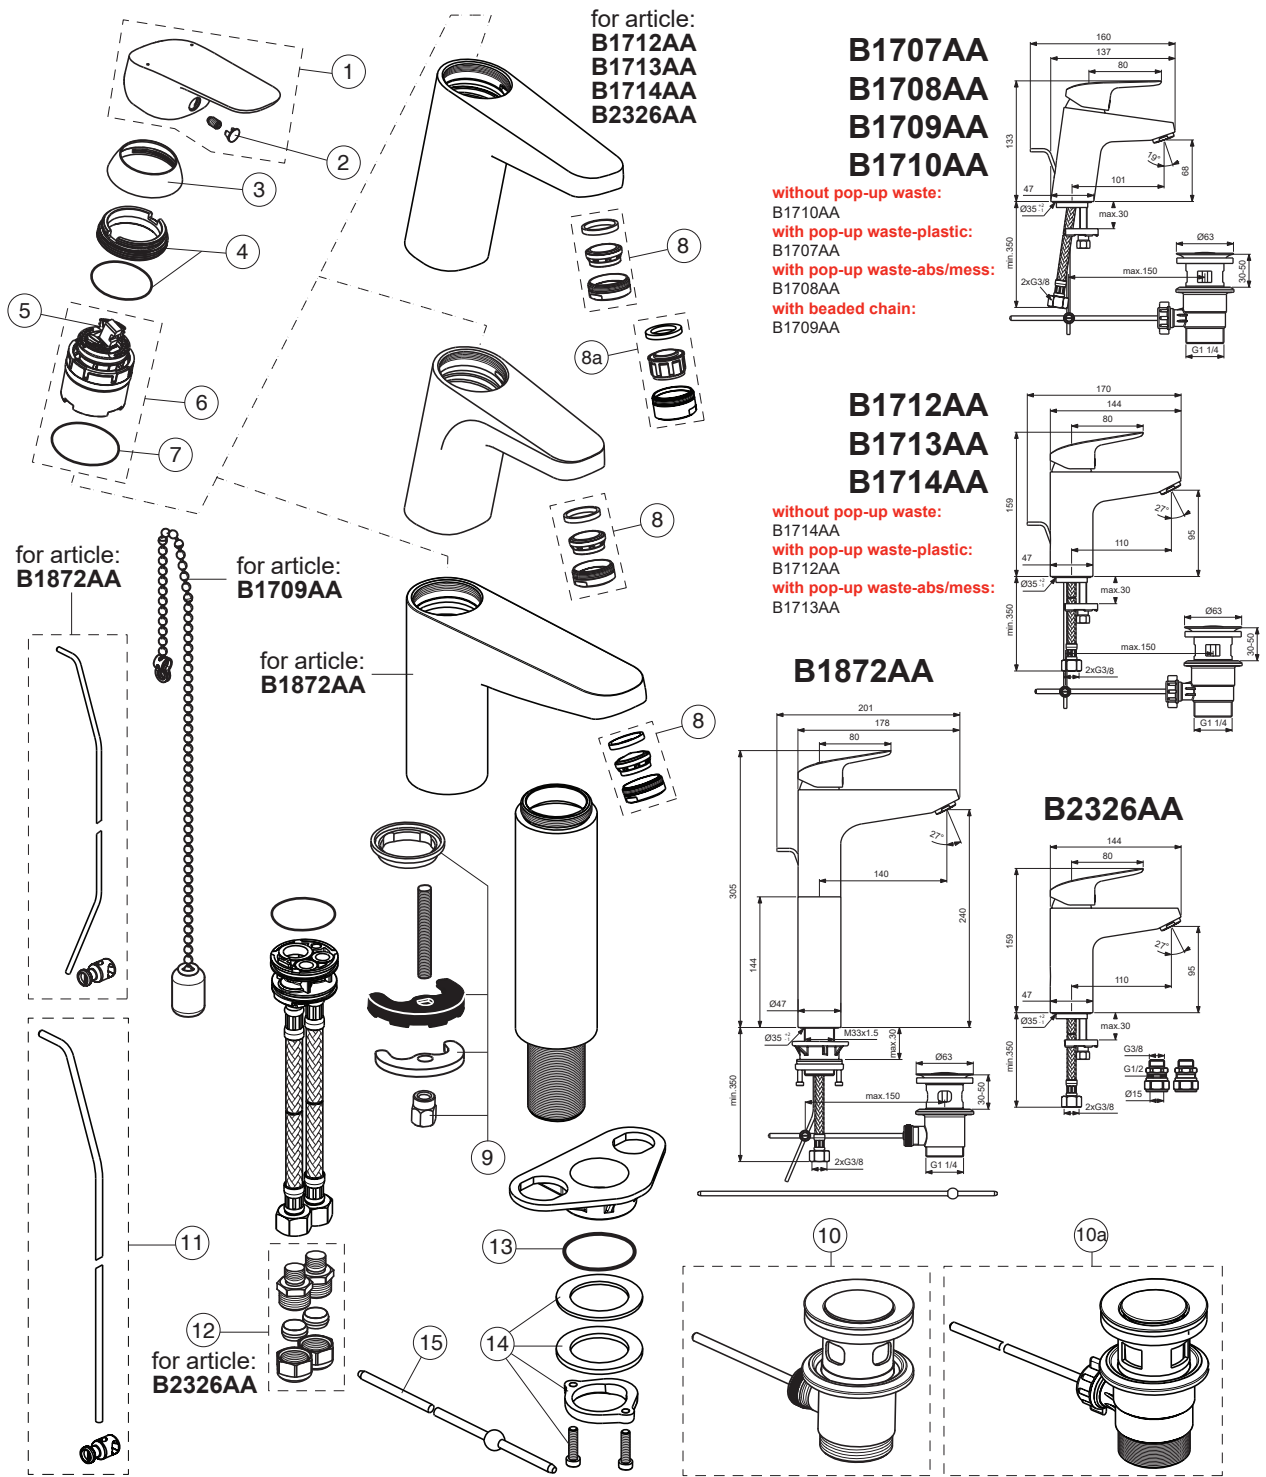

CERAFLEX

Ideal Standard

Pos.	Signify	Spare parts-Nr.	Quantity	Pos.	Signify	Spare parts-Nr.	Quantity
1	Lever,w/logo-set	B961375AA	1 Pcs.	13	Connecting set	A964520NU	1 Set
2	Screw M5x8		1 Pcs.	14	Pop-up drain ass.	A962991AA	1 Pcs.
3	Cap decorative	B960473AA	1 Pcs.		Pop-up waste-plastic	B964550AA	1 Pcs.
4	Rosette M38x1.5	B961373AA	1 Pcs.	15	Fl.pexhose G3/8-Ø10.5/L445		2 Pcs.
5	Screw M41x1.5/M38x1.5	B961374NU	1 Pcs.		Fl.pexhose G3/8-Ø10.5/L600		2 Pcs.
6	Hot limit stop	A861181NU	1 Pcs.	16	Pop up waste-compl.	B961384AA	1 Pcs.
7	Cartridge Ø38mm	A861156NU*	1 Pcs.	17	Pop up waste shackle		1 Pcs.
8	O-Ring Ø38x2.5		1 Pcs.	18	Beaded chain L460mm		1 Pcs.
9	Manifold		1 Pcs.	19	Connector G3/8,Ø15-set	B960845NU	1 Set
10	O-Ring Ø34x2		1 Pcs.	20	Distance bushing,w/shank		1 Pcs.
11	Body basin		1 Pcs.	21	U plate support bracket fix.kit		1 Pcs.
11a,b	Body basin GRANDE		1 Pcs.	22	O-Ring Ø37.77x2.62	A962574NU	1 Pcs.
12	Perlator M24x1-A - 5l/min	B961383AA	1 Pcs.	23	Connecting group	B960255NU	1 Set
12a	Aerator M24x1-1G/min	B960883AA	1 Pcs.(for B2326AA)	24	Waste rod L330mm	A960200AA	1 Pcs.

*Universal set (not all parts needed)

10.2020

CERAFLEX

Ideal Standard

Produced from: Nov.2021

Pos.	Signify	Spare parts-Nr.	Quantity	Pos.	Signify	Spare parts-Nr.	Quantity
1	Lever,w/logo-set	B961375AA	1 Set	13	O-Ring Ø37.77x2.62	A962574NU	1 Pcs.
2	Cap decorative	B960473AA	1 Pcs.	14	Connecting group	B960255NU	1 Set
3	Rosette M38x1.5	B961373AA	1 Pcs.	15	Waste rod L330mm	A960200AA	1 Pcs.
4	Screw M41x1.5/M38x1.5	B961374NU	1 Set				
5	Hot limit stop	A861181NU	1 Pcs.				
6	Cartridge Ø38mm	A861156NU*	1 Set				
7	O-Ring Ø38x2.5	E960059NU*	1 Set				
8	Perlator M24x1-A - 5l/min	B961383AA	1 Pcs.				
8a	Aerator M24x1-1G/min	B960883AA	1 Pcs.(for B2326AA)				
9	Connecting set	A964520NU	1 Set				
10	Pop-up drain ass.	A962991AA	1 Pcs.				
10a	Pop-up waste-plastic	B964550AA	1 Pcs.				
11	Pop up waste-compl.	B960900AA	1 Set				
12	Connector G3/8,Ø15-set	B960845NU	1 Set				

*Universal set (not all parts needed)

09.2021