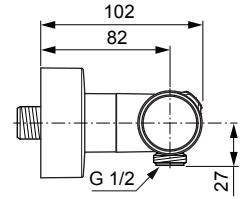

# Ceratherm T25 A7201XG

Produced from: **March 2021**

Shower Thermostat  
Matt black **A7201XG**

Pos.	Description	Part-Number	Qty.	Pos.	Description	Part-Number	Qty.
1	Handle cpl.	<b>A 861 370 XG</b>	1 Set				
2	Thermostatic Cartridge cpl.	<b>A 861 371 NU</b>	1 pcs				
3	Stopring	<b>A 861 373 NU</b>	1 pcs				
4	Cartridge G1/2 180° cpl.	<b>A 861 245 NU*</b>	1 Set				
5	Nipple G1/2 outside cpl.	<b>A 861 374 NU</b>	1 Set				
6	Non-return valve	<b>A 861 372 NU</b>	1 Set				
7	Escutcheon	<b>B 961 016 XG</b>	2 Set				