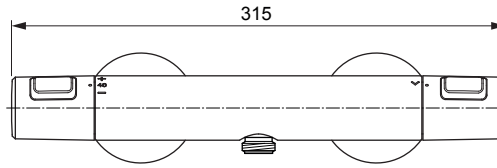

# Ceratherm T25 A7201XG

Produced from: **March 2021**

Shower Thermostat  
Matt black **A7201XG**

Pos.	Description	Part-Number	Qty.	Pos.	Description	Part-Number	Qty.
1	Handle cpl.	<b>A 861 370 XG</b>	1 Set				
2	Thermostatic Cartridge cpl.	<b>A 861 371 NU</b>	1 pcs				
3	Stopring	<b>A 861 373 NU</b>	1 pcs				
4	Cartridge G1/2 180° cpl.	<b>A 861 245 NU*</b>	1 Set				
5	Nipple G1/2 outside cpl.	<b>A 861 374 NU</b>	1 Set				
6	Non-return valve	<b>A 861 372 NU</b>	1 Set				
7	Escutcheon	<b>B 961 016 XG</b>	2 Set				