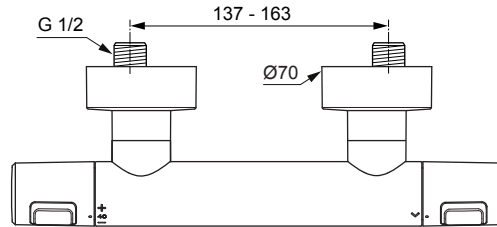

# Ceratherm T25 A7201XG

Produced from: **March 2021**

Shower Thermostat  
Matt black **A7201XG**

Pos.	Description	Part-Number	Qty.	Pos.	Description	Part-Number	Qty.
1	Handle cpl.	<b>A 861 370 XG</b>	1 Set				
2	Thermostatic Cartridge cpl.	<b>A 861 371 NU</b>	1 pcs				
3	Stopring	<b>A 861 373 NU</b>	1 pcs				
4	Cartridge G1/2 180° cpl.	<b>A 861 245 NU*</b>	1 Set				
5	Nipple G1/2 outside cpl.	<b>A 861 374 NU</b>	1 Set				
6	Non-return valve	<b>A 861 372 NU</b>	1 Set				
7	Escutcheon	<b>B 961 016 XG</b>	2 Set				