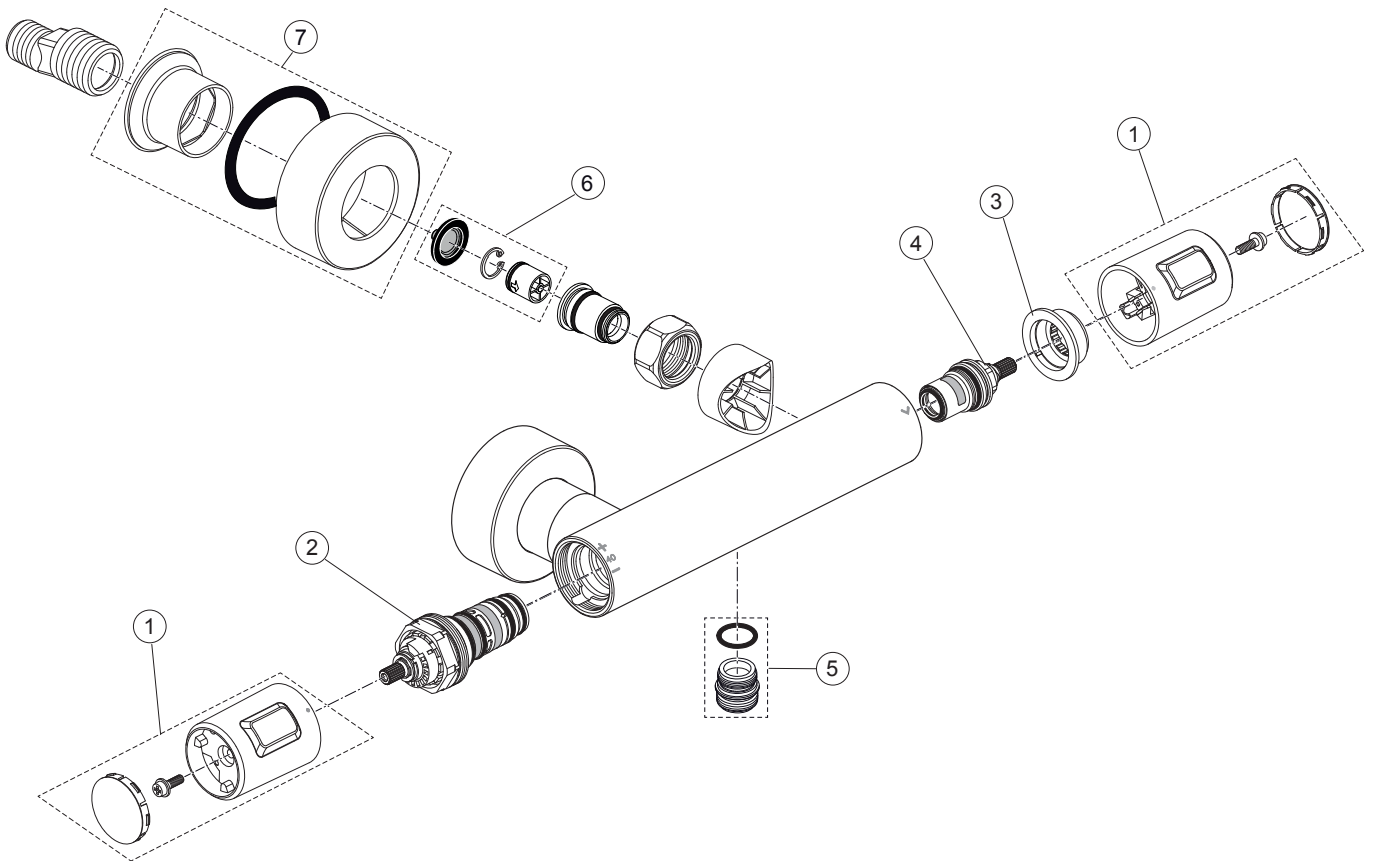

# Ceratherm T25 A7201XG

Produced from: **March 2021**

Shower Thermostat  
Matt black **A7201XG**

Pos.	Description	Part-Number	Qty.	Pos.	Description	Part-Number	Qty.
1	Handle cpl.	<b>A 861 370 XG</b>	1 Set				
2	Thermostatic Cartridge cpl.	<b>A 861 371 NU</b>	1 pcs				
3	Stopring	<b>A 861 373 NU</b>	1 pcs				
4	Cartridge G1/2 180° cpl.	<b>A 861 245 NU*</b>	1 Set				
5	Nipple G1/2 outside cpl.	<b>A 861 374 NU</b>	1 Set				
6	Non-return valve	<b>A 861 372 NU</b>	1 Set				
7	Escutcheon	<b>B 961 016 XG</b>	2 Set				

*\*Universal set (not all parts needed)*