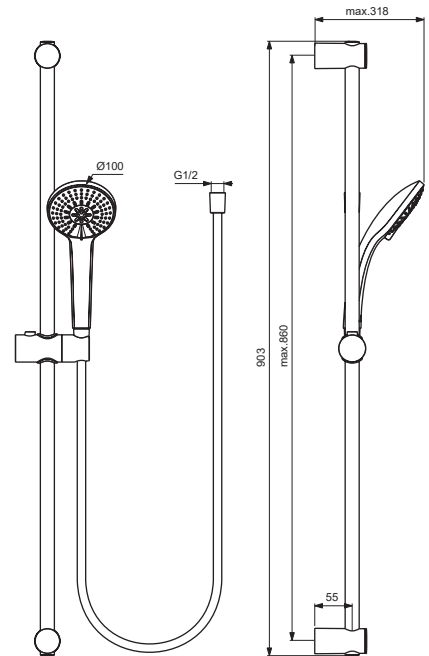

## BC797AA

Pos.	Signify	Spare parts-Nr	Quantity
1	Handspray 3F,100mm-8 l/min	B9403AA	1 Pcs.
2	Consoles set LOW BASIC	B960972AA	1 Pcs.
3	Sliding bar 900mm LOW BASIC	B960937AA	1 Pcs.
4	Slider set LOW BASIC / I'RAIN 72	B960976AA	1 Pcs.
5	Sh.hose 2xG1/2-1750mm	BE175AA	1 Pcs.
6	Cap tube Ø20.6x0.5	B961094AA	1 Pcs.