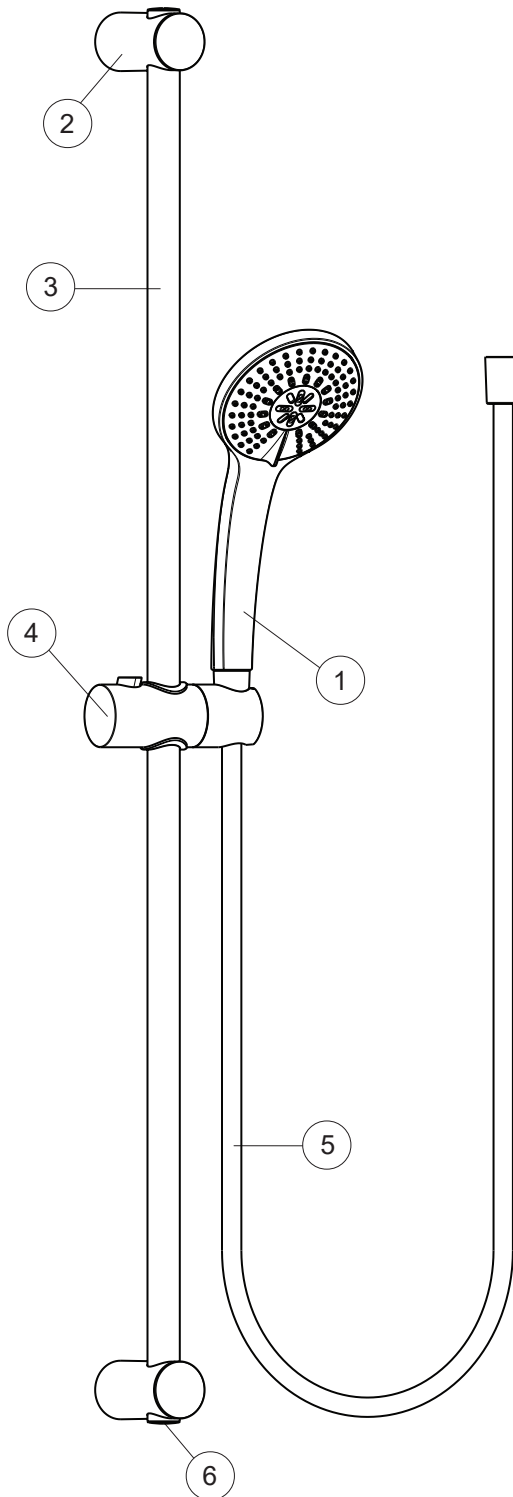

## BC797AA

Pos.	Signify	Spare parts-Nr	Quantity
1	Handspray 3F,100mm-8 l/min	B9403AA	1 Pcs.
2	Consoles set LOW BASIC	B960972AA	1 Pcs.
3	Sliding bar 900mm LOW BASIC	B960937AA	1 Pcs.
4	Slider set LOW BASIC / I'RAIN 72	B960976AA	1 Pcs.
5	Sh.hose 2xG1/2-1750mm	BE175AA	1 Pcs.
6	Cap tube Ø20.6x0.5	B961094AA	1 Pcs.