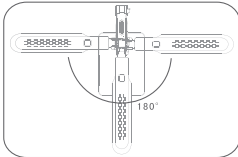

Instruction manual

(First of all, thank you for choosing Playwell products. Please read the instructions carefully before using this product)

BL-1207

Three color temperature
Stepless dimming
Multi-angle rotation lamppost

Product function, characteristics and installation methods (Note: please disconnect the power before installation, in case of electric shock)

Installation method:

Multi angle rotation lamppost

Specification: