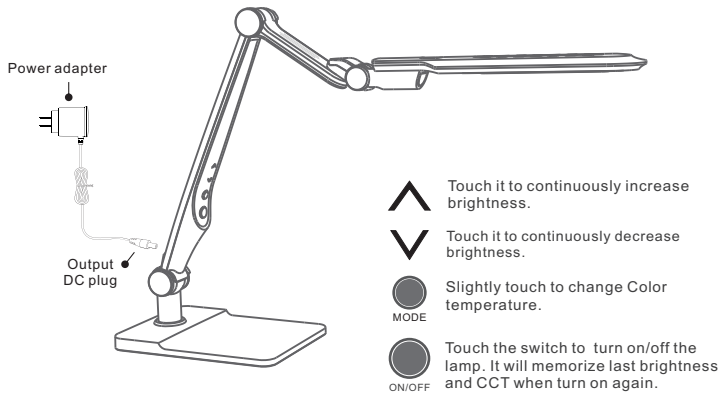

Instruction manual

(First of all, thank you for choosing Playwell products. Please read the instructions carefully before using this product)

BL-1207

Three color temperature
Stepless dimming
Multi-angle rotation lamppost

Product function, characteristics and installation methods (Note: please disconnect the power before installation, in case of electric shock)

Installation method:

Multi angle rotation lamppost

Specification:

Power: 9W
CCT: 3000K-4000K-6500K
Output Voltage: DC 12V

Class II for LED adapter
Class III for lamp
Class II for complete lamp