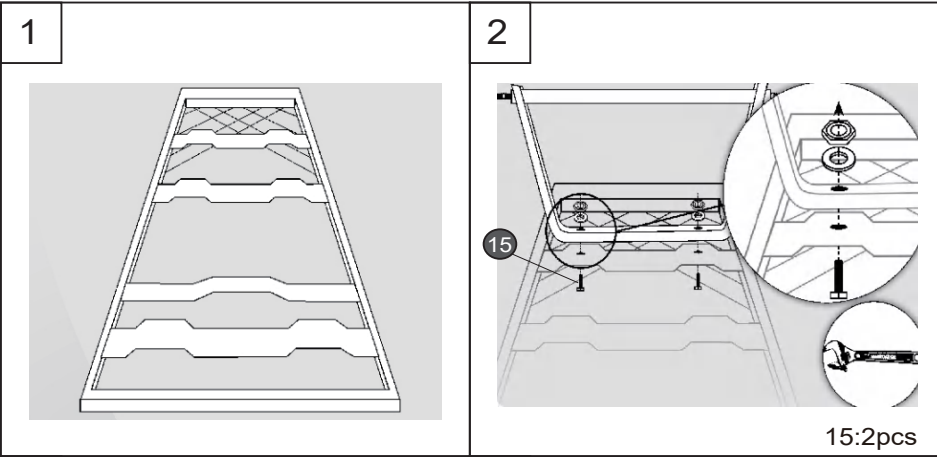

- 24 TH123-24 PVC Bag (1 piece)

DO NOT INFLATE MORE THAN 30 PSI

350KG GARDEN CART

Original Instruction Manual

RETAIN FOR FUTURE REFERENCE

Warning: Not suitable for the transport of children or animals, no toy.