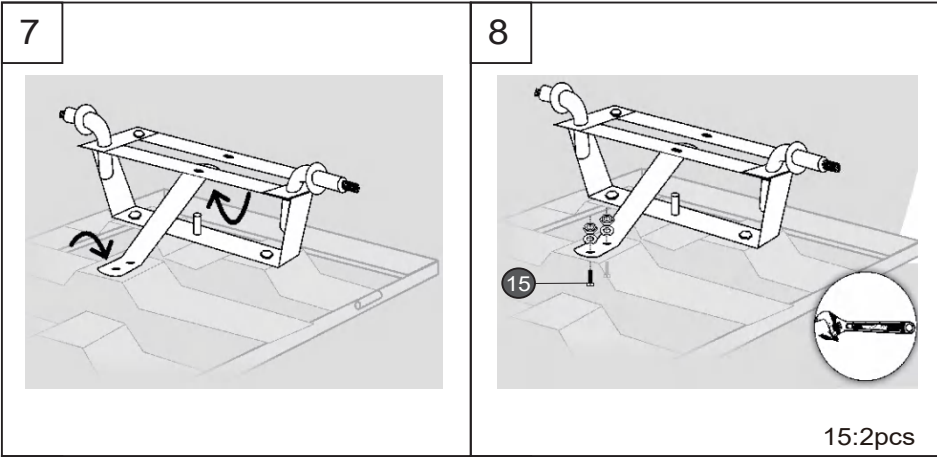

- 24 TH123-24 PVC Bag (1 piece)

DO NOT INFLATE MORE THAN 30 PSI

350KG GARDEN CART

Original Instruction Manual

RETAIN FOR FUTURE REFERENCE

Warning: Not suitable for the transport of children or animals, no toy.