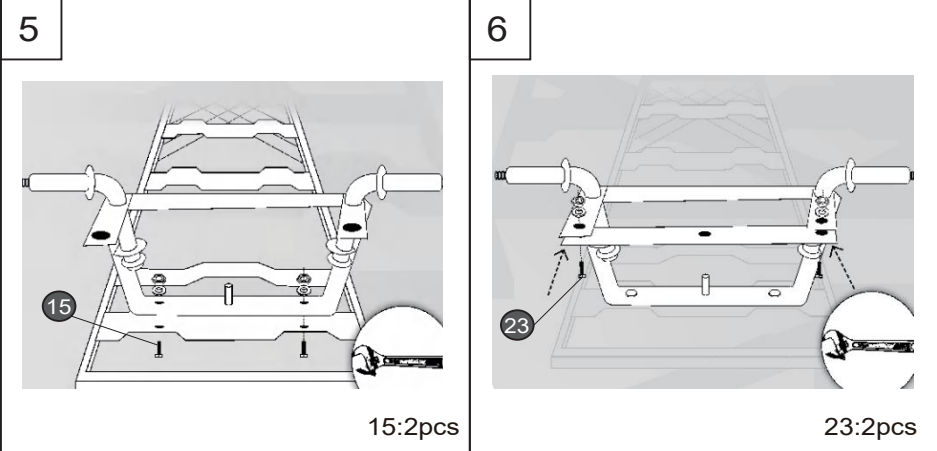

- 24 TH123-24 PVC Bag (1 piece)

DO NOT INFLATE MORE THAN 30 PSI

350KG GARDEN CART

Original Instruction Manual

RETAIN FOR FUTURE REFERENCE

Warning: Not suitable for the transport of children or animals, no toy.