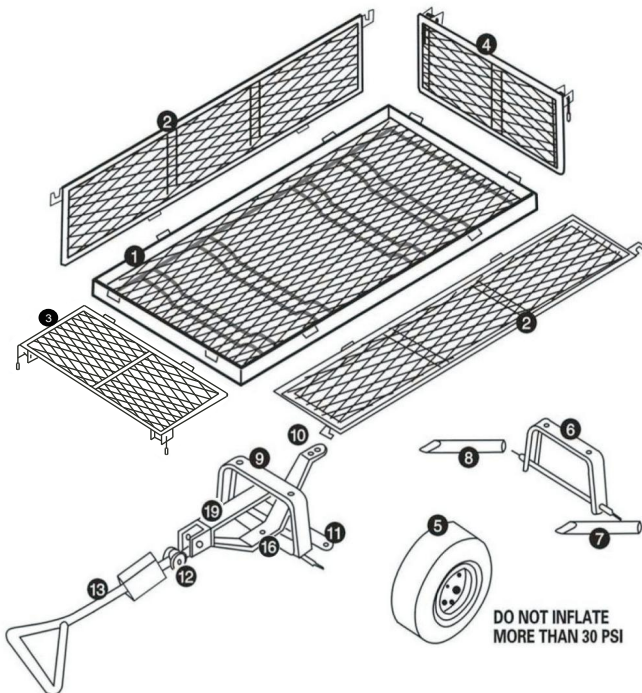

MAIN FRAME PARTS

- 1 TH123-1 Bed (1 piece)
- 2 TH123-2 Sides Panel (2 pieces)
- 3 TH123-3 Front Panel (1 piece)
- 4 TH123-4 Back Panel (1 piece)
- 5 TH123-5 10*350-4 Wheels (4 pieces)

REAR SUPPORT ASSEMBLY

- 6 TH123-6 Rear Axle Support (1 piece)
- 7 TH123-7 Left Rear Axle Brace (1 piece)
- 8 TH123-8 Right Rear Axle Brace (1 piece)

FRONT SUPPORT ASSEMBLY

- 9 TH123-9 Front Axle Support (1 piece)
- 10 TH123-10 Centre Front Axle Brace (1 piece)
- 11 TH123-11 Steering Link Connector (1 piece)
- 12 TH122-12 Plastic Coupling (1 piece)
- 13 TH122-13 Pull Handle (1 piece)
- 14 TH123-14 Side Panel R-Clip (8 pieces)

- 15 TH123-15 Screws 8*16mm (10 pieces)

ASSEMBLY HARDWARE

- 16 TH123-16 Long Steering Assembly Shoulder Bolts Screws 6*20mm (1 piece)

- 17 TH122-17 Wheel Acorn Nuts 12mm (4 pieces)

- 18 TH122-18 Wheel Washers 12mm (4 pieces)

- 19 TH123-19 Brace (1 piece)

- 20 TH123-20 Pull Handle Bolt Screws 8*60mm (1 piece)

- 21 TH123-21 Splint 4.5mm (1 piece)

- 22 TH123-22 Left Lock Handles (2 pieces)
  Right Lock Handles (2 pieces)

- 23 TH123-23 Screws 6*16mm (3 pieces)

- 24 TH123-24 PVC Bag (1 piece)

DO NOT INFLATE MORE THAN 30 PSI