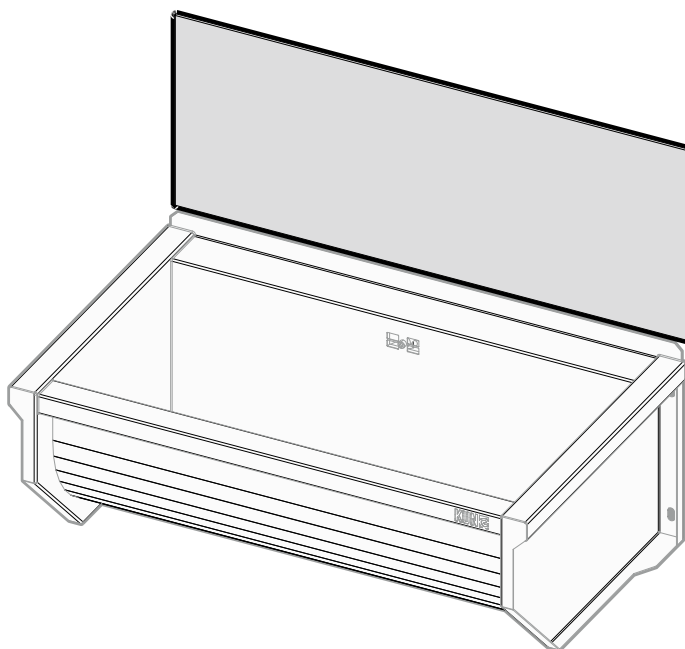

Version 2026-03-23

www.kune-online.com

BACKSPLASH		W	H
Type	Item number		
PWB22-SP60-XXX	PWB22-1008-B600xH300-XXX	682	300
PWB22-SP80-XXX	PWB22-1008-B800xH300-XXX	882	300
PWB22-SP100-XXX	PWB22-1008-B1000xH300-XXX	1082	300
WB15-SP50-K320	WB15-1007-B500xH300	574	300
WB15-SP70-K320	WB15-1007-B700xH300	774	300
WB15-SP90-K320	WB15-1007-B900xH300	974	300
WB15-SP120-K320	WB15-1007-B1200xH300	1274	300
KWB25-SP45	25-1048-B450xH300	532	300
KWB25-SP65	25-1048-B650xH300	732	300
KWB25-SP85	25-1048-B850xH300	932	300
KWB25-SP105	25-1048-B1050xH300	1132	300