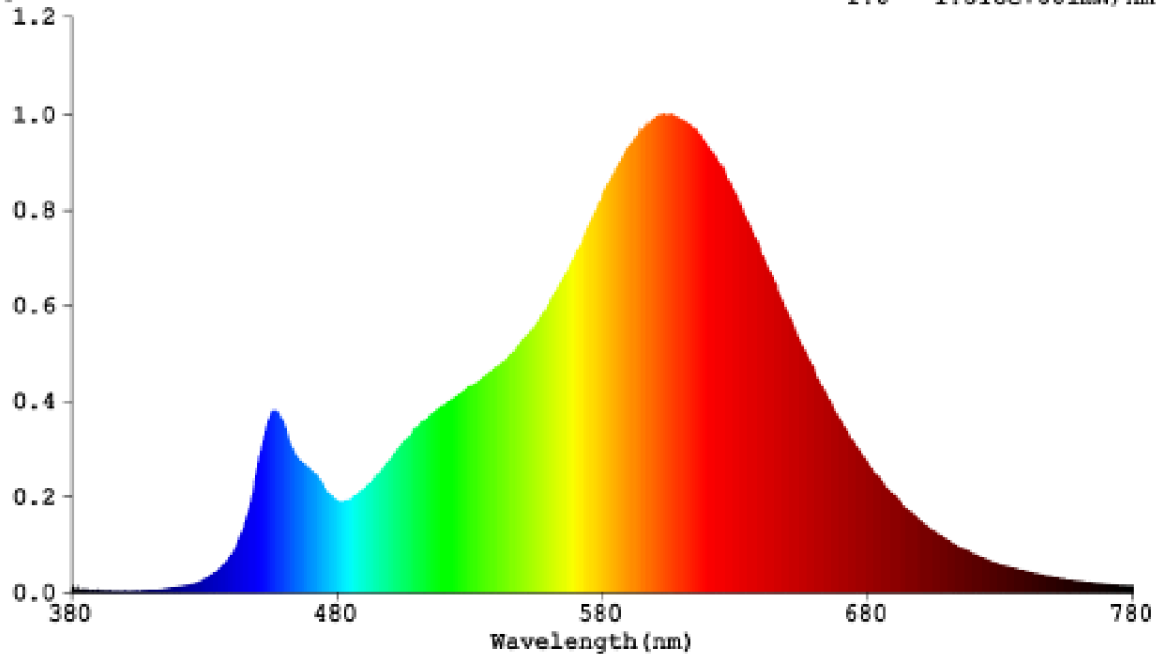

Spectrum

1.0 = 1.518e+001mW/nm