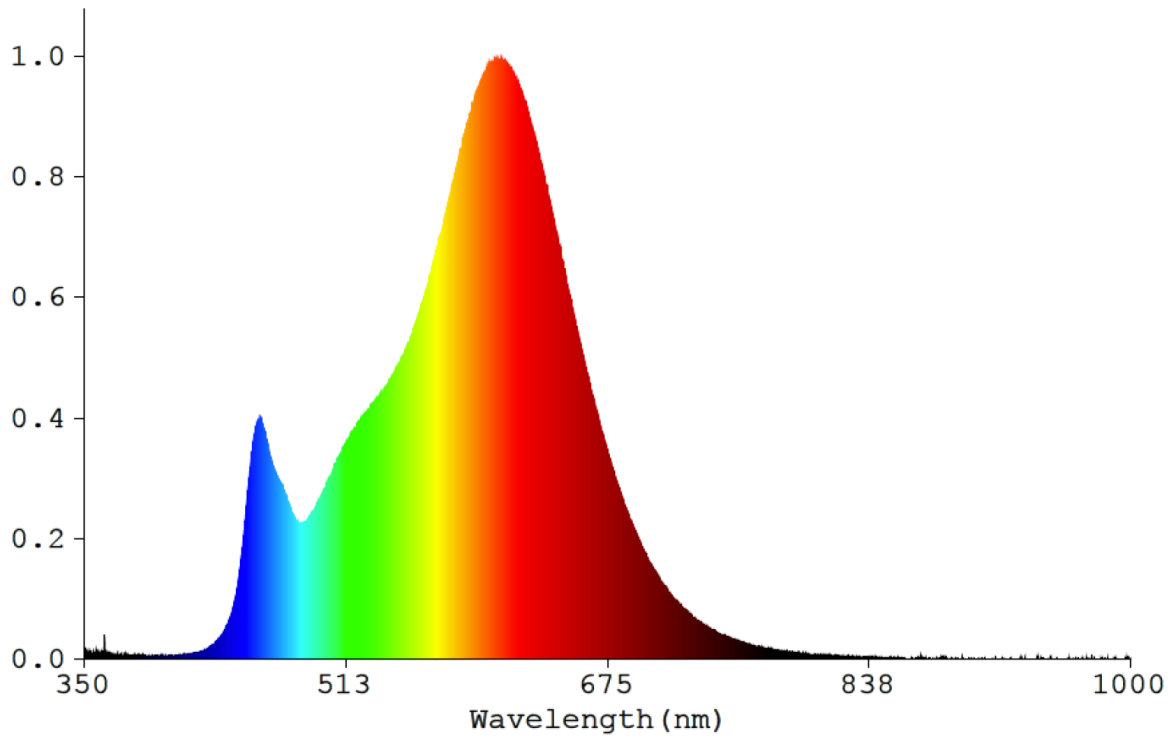

Model: K-SS1016 P2H