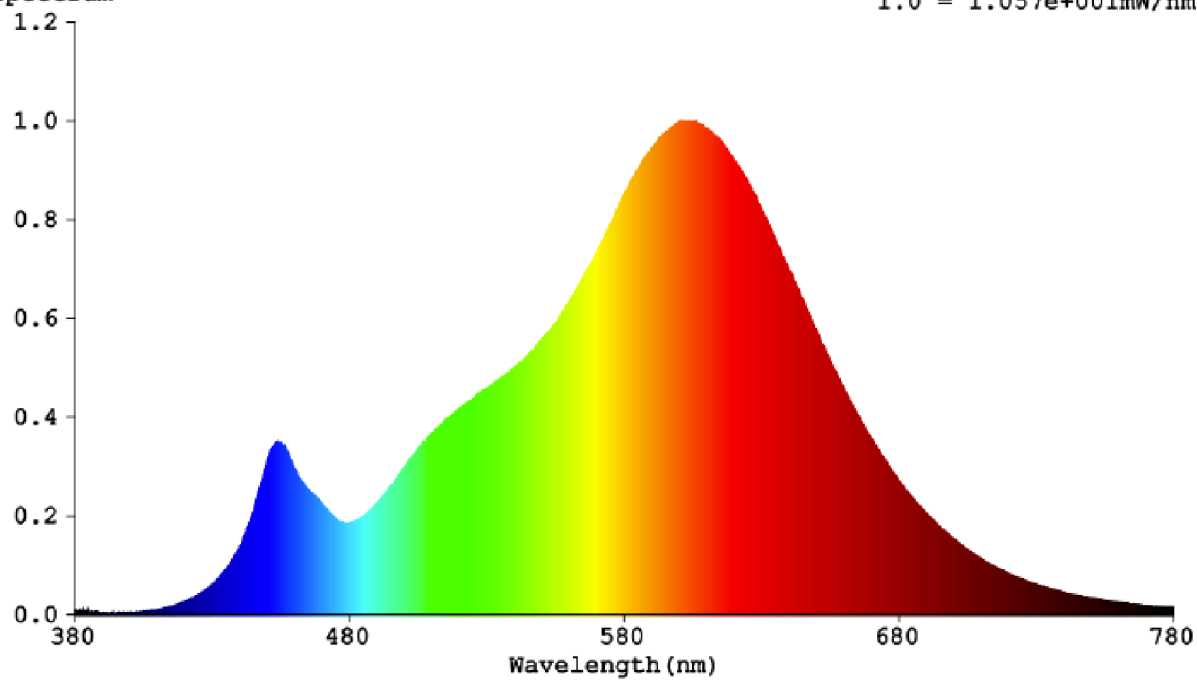

Spectrum

1.0 = 1.057e+001mW/nm