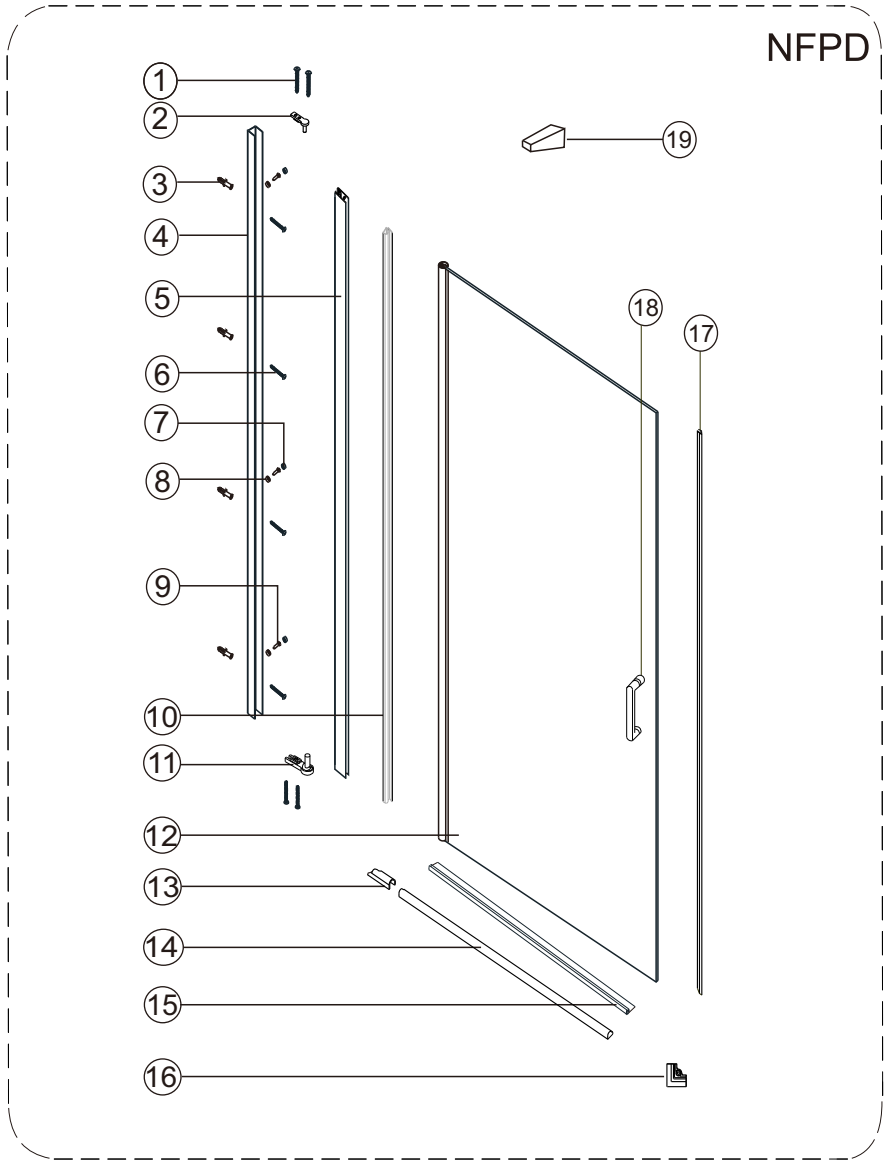

NFPD

①	× 4 ST3.5*25	②	× 1	③	× 5	④	× 1	⑤	× 1
⑥	× 5 ST4*40	⑦	× 3	⑧	× 3	⑨	× 3 ST4*12	⑩	× 1
⑪	× 1	⑫	× 1	⑬	× 2 L R	⑭	× 1	⑮	× 1
⑯	× 1	⑰	× 1	⑱	× 1	⑲	× 2		

NFMP

③	× 4	⑥	× 4 ST4*40	⑦	× 3	⑧	× 3	⑨	× 3 ST4*12
⑳	× 1	㉑	× 1	㉒	× 1	㉓	× 2 R L