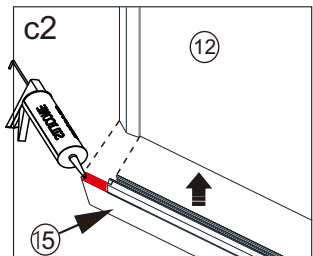

# 07

7		x 3
8		x 3
9		x 3 ST4*12
17		x 1
20		x 1
26		x 1

03		x 2
06	 ST4*40	x 2
21	 4mm	x 1
22		x 2
24		x 1
25		x 1

15  x 1

13	 X2 L R
14	 X1
23	 X1
29	 X2 L R

11

**EN** Do not use the shower enclosure for at least 24 hours in order to allow the silicone sealant to cure fully.