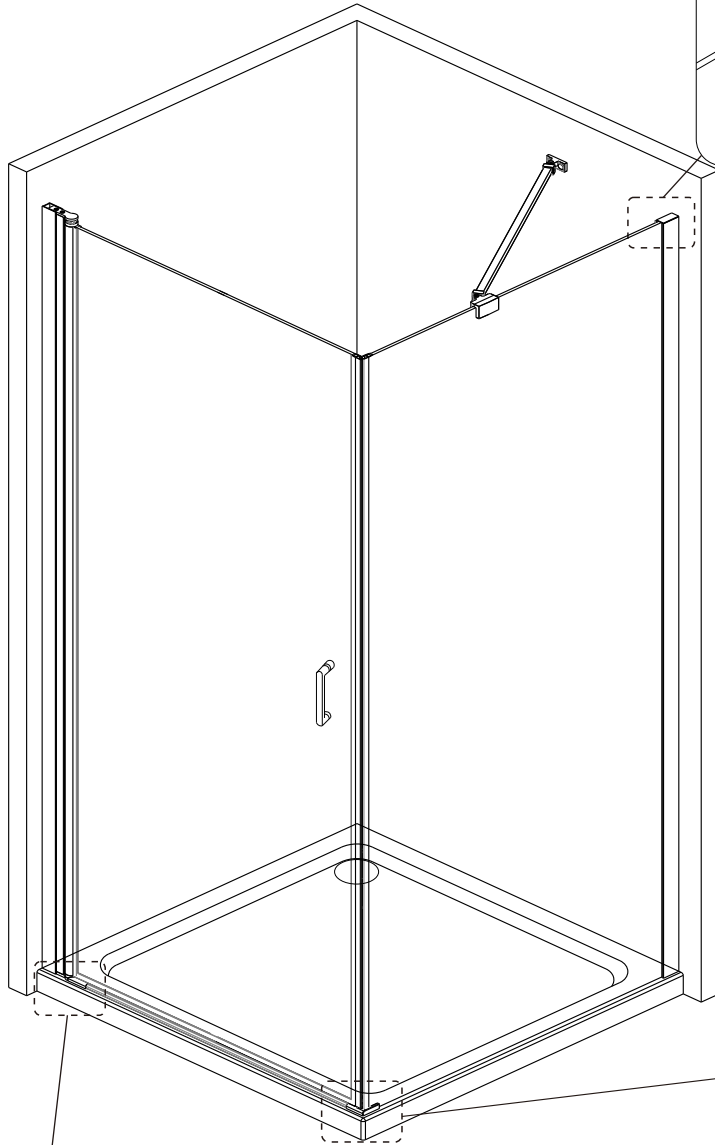

# 04

05

19	 x 2
18	 x 1

06

28	 x 1
----	---

# 07

7		x 3
8		x 3
9		x 3 ST4*12
17		x 1
20		x 1
26		x 1

03		x 2
06	 ST4*40	x 2
21	 4mm	x 1
22		x 2
24		x 1
25		x 1

15  x 1

13	 X2 L R
14	 X1
23	 X1
29	 X2 L R

11

**EN** Do not use the shower enclosure for at least 24 hours in order to allow the silicone sealant to cure fully.