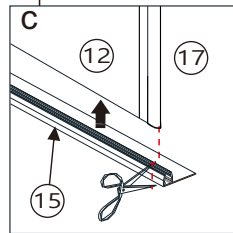

# 07

7		x 3
8		x 3
9		x 3 ST4*12
17		x 1
20		x 1
26		x 1

03		x 2
06	 ST4*40	x 2
21	 4mm	x 1
22		x 2
24		x 1
25		x 1

15  x 1

13	 X2 L R
14	 X1
23	 X1
29	 X2 L R

11

**EN** Do not use the shower enclosure for at least 24 hours in order to allow the silicone sealant to cure fully.