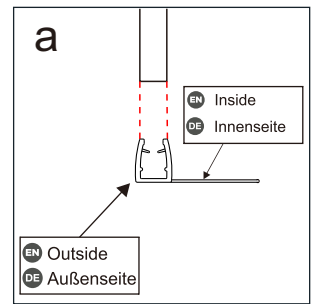

# 07

7		x 3
8		x 3
9		x 3 ST4*12
17		x 1
20		x 1
26		x 1

03		x 2
06	 ST4*40	x 2
21	 4mm	x 1
22		x 2
24		x 1
25		x 1

15  x 1

13	 X2 L R
14	 X1
23	 X1
29	 X2 L R

11

**EN** Do not use the shower enclosure for at least 24 hours in order to allow the silicone sealant to cure fully.