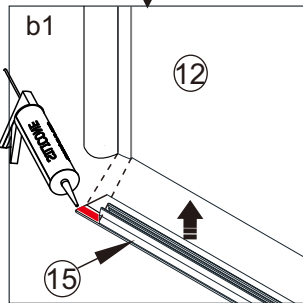

# 07

7		x 3
8		x 3
9		x 3 ST4*12
17		x 1
20		x 1
26		x 1

03		x 2
06	 ST4*40	x 2
21	 4mm	x 1
22		x 2
24		x 1
25		x 1

15  x 1

13	 X2 L R
14	 X1
23	 X1
29	 X2 L R

11

**EN** Do not use the shower enclosure for at least 24 hours in order to allow the silicone sealant to cure fully.