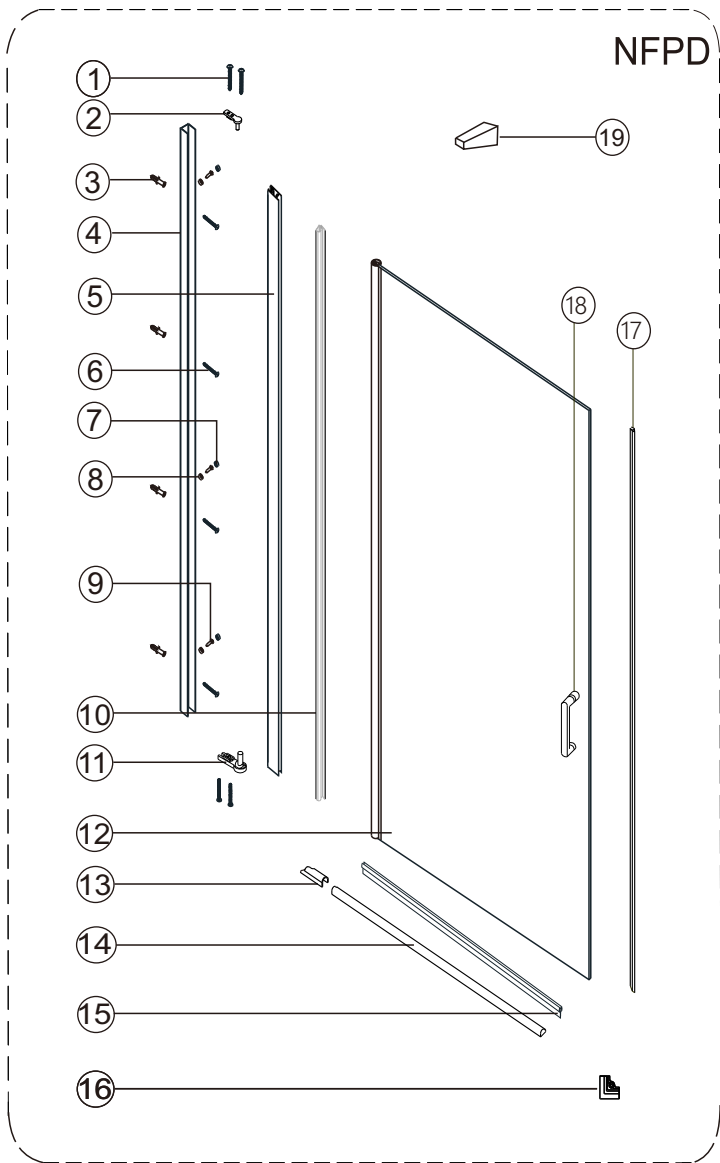

NFPD+NFPD

①	x8	②	x2	③	x10	④	x2	⑤	x2
⑥	x10	⑦	x6	⑧	x6	⑨	x6	⑩	x2
⑪	x2	⑫	x2	⑬	x4	⑭	x2	⑮	x2
⑯	x2	⑰	x2	⑱	x2	⑲	x4