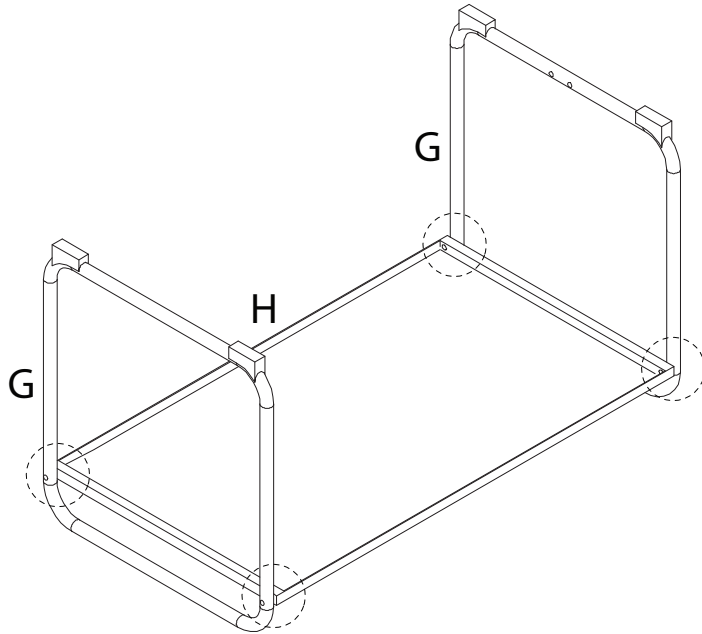

VEZZANA

Assembly instructions and safety information:

- Top Section:** A box containing an L-shaped metal bracket, a crossed-out power drill icon, and a warning triangle. To the right is a clock icon with the text "30'".
- Bottom Section:** A box containing a rectangular block being placed on a surface, a crossed-out icon of the block being lifted, and a warning triangle. To the right is a person icon with the text "2".

A

1

2

B x 2

1 x 2

2 x 2

3 x 2

4 x 2