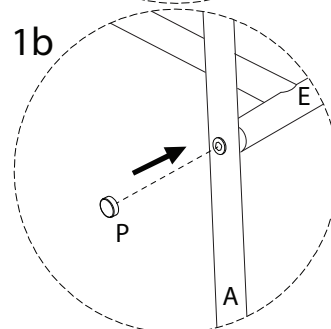

VEZZANA

Assembly instructions and safety information:

- Top Section:** A box containing an L-shaped metal bracket, a crossed-out power drill icon, and a warning triangle. To the right is a clock icon with the text "30'".
- Bottom Section:** A box containing a rectangular block being placed on a surface, a crossed-out icon of the block being lifted, and a warning triangle. To the right is a person icon with the text "2".

A

1

2

B x 2

1 x 2

2 x 2

3 x 2

4 x 2