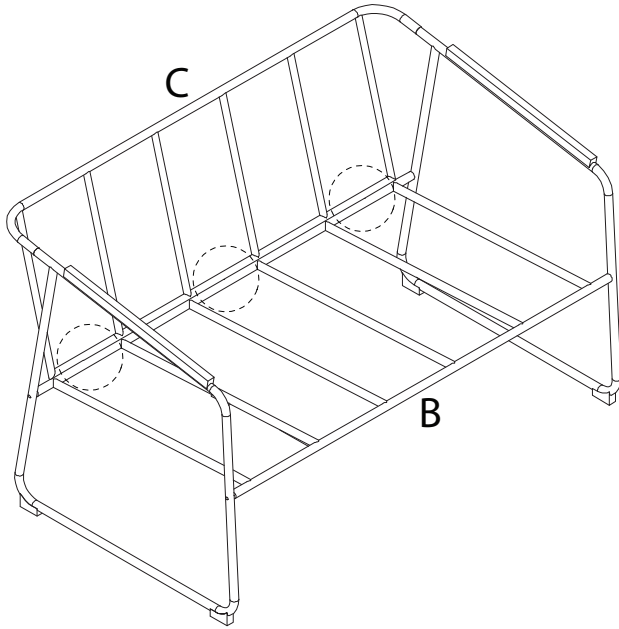

VEZZANA

Assembly instructions and safety information:

- Top Section:** A box containing an L-shaped metal bracket, a crossed-out power drill icon, and a warning triangle. To the right is a clock icon with the text "30'".
- Bottom Section:** A box containing a rectangular block being placed on a surface, a crossed-out icon of the block being lifted, and a warning triangle. To the right is a person icon with the text "2".

A

1

2

B x 2

1 x 2

2 x 2

3 x 2

4 x 2

C

1

2

3

4

5