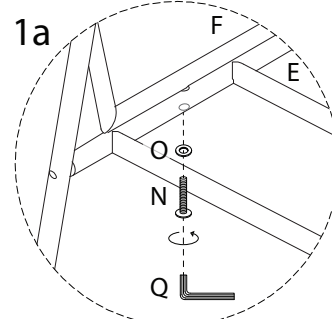

VEZZANA

Assembly instructions and safety information:

- Top Section:** A box containing an L-shaped metal bracket, a crossed-out power drill icon, and a warning triangle. To the right is a clock icon with the text "30'".
- Bottom Section:** A box containing a rectangular block being placed on a surface, a crossed-out icon of the block being lifted, and a warning triangle. To the right is a person icon with the text "2".

A

1

2

B x 2

1 x 2

2 x 2

3 x 2

4 x 2