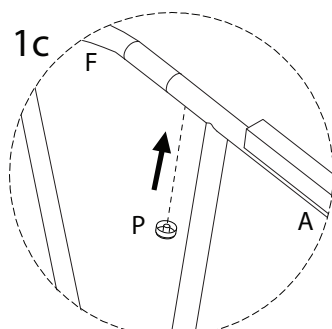

VEZZANA

Assembly instructions and safety information:

- Top Section:** A box containing an L-shaped metal bracket, a crossed-out power drill icon, and a warning triangle. To the right is a clock icon with the text "30'".
- Bottom Section:** A box containing a rectangular block being placed on a surface, a crossed-out icon of the block being lifted, and a warning triangle. To the right is a person icon with the text "2".

A

1

2

B x 2

1 x 2

2 x 2

3 x 2

4 x 2