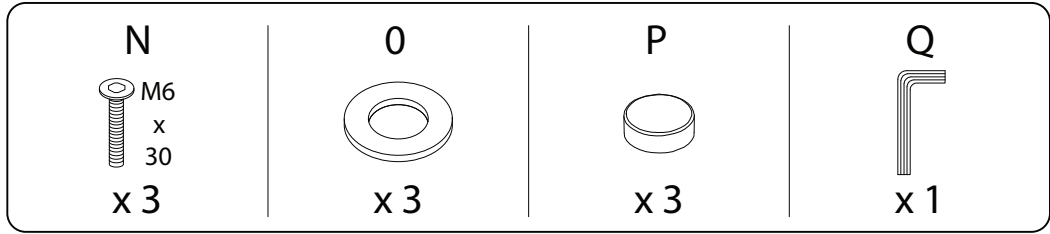

VEZZANA

Assembly instructions and safety information:

- Top Section:** A box containing an L-shaped metal bracket, a crossed-out power drill icon, and a warning triangle. To the right is a clock icon with the text "30'".
- Bottom Section:** A box containing a rectangular block being placed on a surface, a crossed-out icon of the block being lifted, and a warning triangle. To the right is a person icon with the text "2".

A

1

2

B x 2

1 x 2

2 x 2

3 x 2

4 x 2

C

1

2

3

4

5