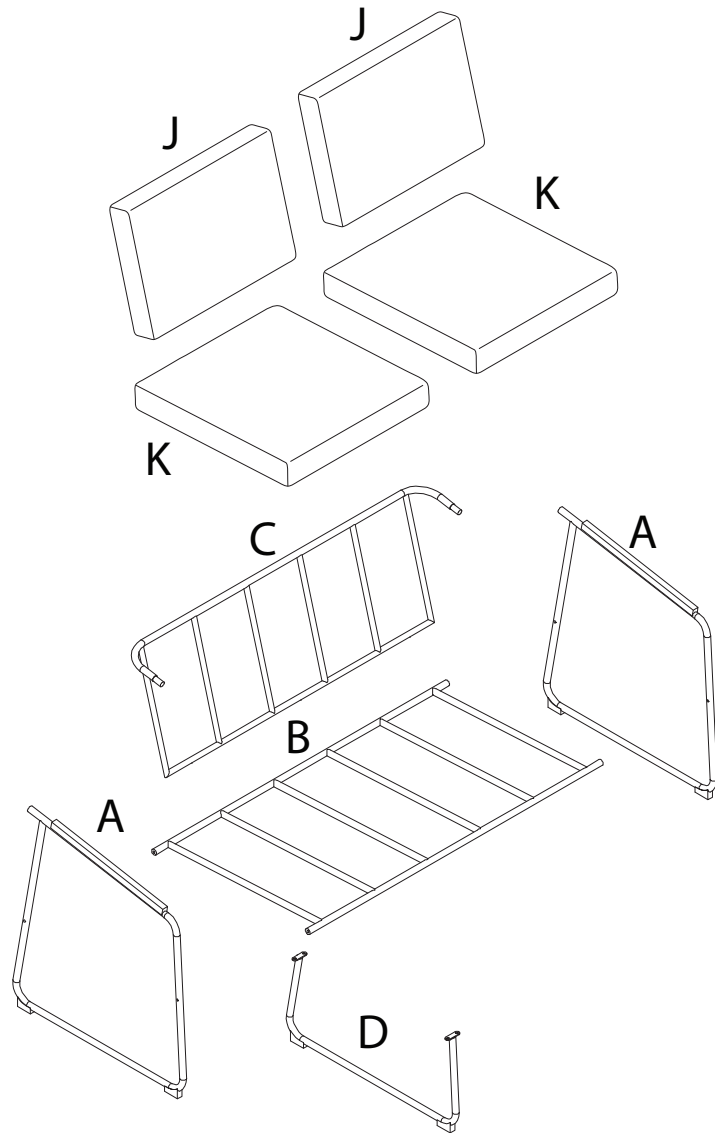

VEZZANA

Assembly instructions and safety information:

- Top Section:** A box containing an L-shaped metal bracket, a crossed-out power drill icon, and a warning triangle. To the right is a clock icon with the text "30'".
- Bottom Section:** A box containing a rectangular block being placed on a surface, a crossed-out icon of the block being lifted, and a warning triangle. To the right is a person icon with the text "2".

A

1

2

B x 2

1 x 2

2 x 2

3 x 2

4 x 2

C

1

2

3

4

5