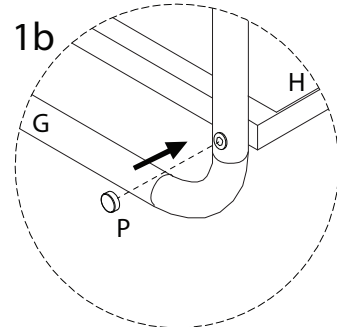

VEZZANA

Assembly instructions and safety information:

- Top Section:** A box containing an L-shaped metal bracket, a crossed-out power drill icon, and a warning triangle. To the right is a clock icon with the text "30'".
- Bottom Section:** A box containing a rectangular block being placed on a surface, a crossed-out icon of the block being lifted, and a warning triangle. To the right is a person icon with the text "2".

A

1

2

B x 2

1 x 2

2 x 2

3 x 2

4 x 2