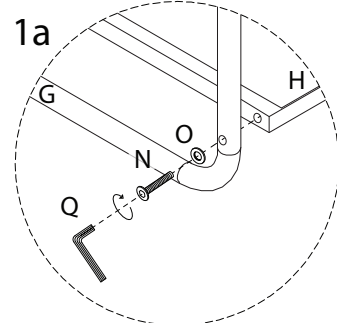

VEZZANA

Assembly instructions and safety information:

- Top Section:** A box containing an L-shaped metal bracket, a crossed-out power drill icon, and a warning triangle. To the right is a clock icon with the text "30'".
- Bottom Section:** A box containing a rectangular block being placed on a surface, a crossed-out icon of the block being lifted, and a warning triangle. To the right is a person icon with the text "2".

A

1

2

B x 2

1 x 2

2 x 2

3 x 2

4 x 2