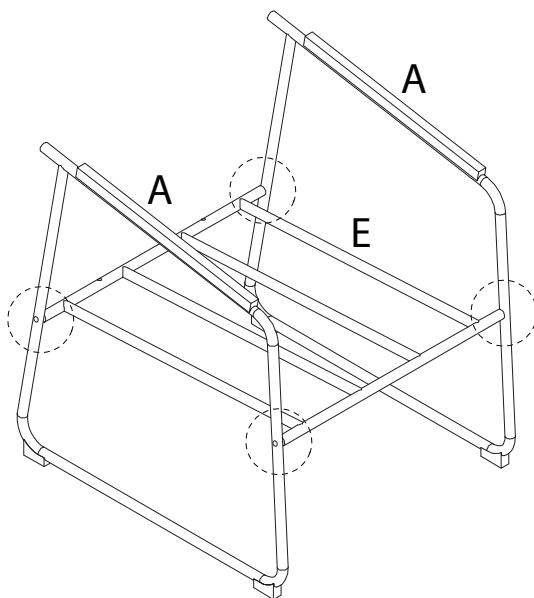

VEZZANA

Assembly instructions and safety information:

- Top Section:** A box containing an L-shaped metal bracket, a crossed-out power drill icon, and a warning triangle. To the right is a clock icon with the text "30'".
- Bottom Section:** A box containing a rectangular block being placed on a surface, a crossed-out icon of the block being lifted, and a warning triangle. To the right is a person icon with the text "2".

A

1

2

B x 2

1 x 2

2 x 2

3 x 2

4 x 2