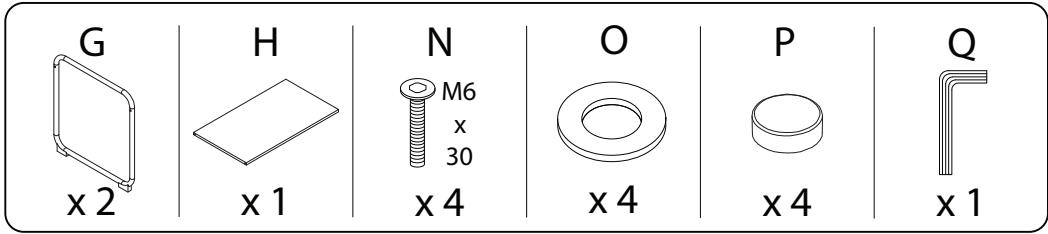

VEZZANA

Assembly instructions and safety information:

- Top Section:** A box containing an L-shaped metal bracket, a crossed-out power drill icon, and a warning triangle. To the right is a clock icon with the text "30'".
- Bottom Section:** A box containing a rectangular block being placed on a surface, a crossed-out icon of the block being lifted, and a warning triangle. To the right is a person icon with the text "2".

A

1

2

B x 2

1 x 2

2 x 2

3 x 2

4 x 2