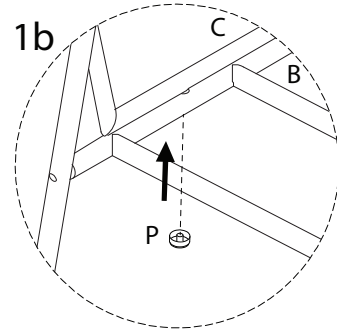

VEZZANA

Assembly instructions and safety information:

- Top Section:** A box containing an L-shaped metal bracket, a crossed-out power drill icon, and a warning triangle. To the right is a clock icon with the text "30'".
- Bottom Section:** A box containing a rectangular block being placed on a surface, a crossed-out icon of the block being lifted, and a warning triangle. To the right is a person icon with the text "2".

A

1

2

B x 2

1 x 2

2 x 2

3 x 2

4 x 2

C

1

2

3

4

5