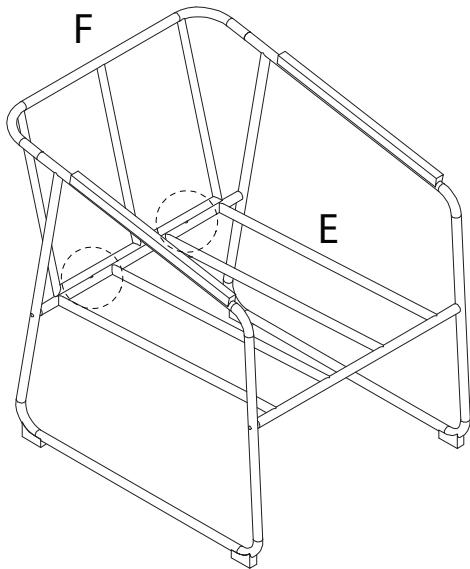

VEZZANA

Assembly instructions and safety information:

- Top Section:** A box containing an L-shaped metal bracket, a crossed-out power drill icon, and a warning triangle. To the right is a clock icon with the text "30'".
- Bottom Section:** A box containing a rectangular block being placed on a surface, a crossed-out icon of the block being lifted, and a warning triangle. To the right is a person icon with the text "2".

A

1

2

B x 2

1 x 2

2 x 2

3 x 2

4 x 2