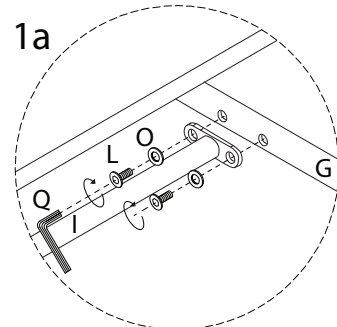

VEZZANA

Assembly instructions and safety information:

- Top Section:** A box containing an L-shaped metal bracket, a crossed-out power drill icon, and a warning triangle. To the right is a clock icon with the text "30'".
- Bottom Section:** A box containing a rectangular block being placed on a surface, a crossed-out icon of the block being lifted, and a warning triangle. To the right is a person icon with the text "2".

A

1

2

B x 2

1 x 2

2 x 2

3 x 2

4 x 2