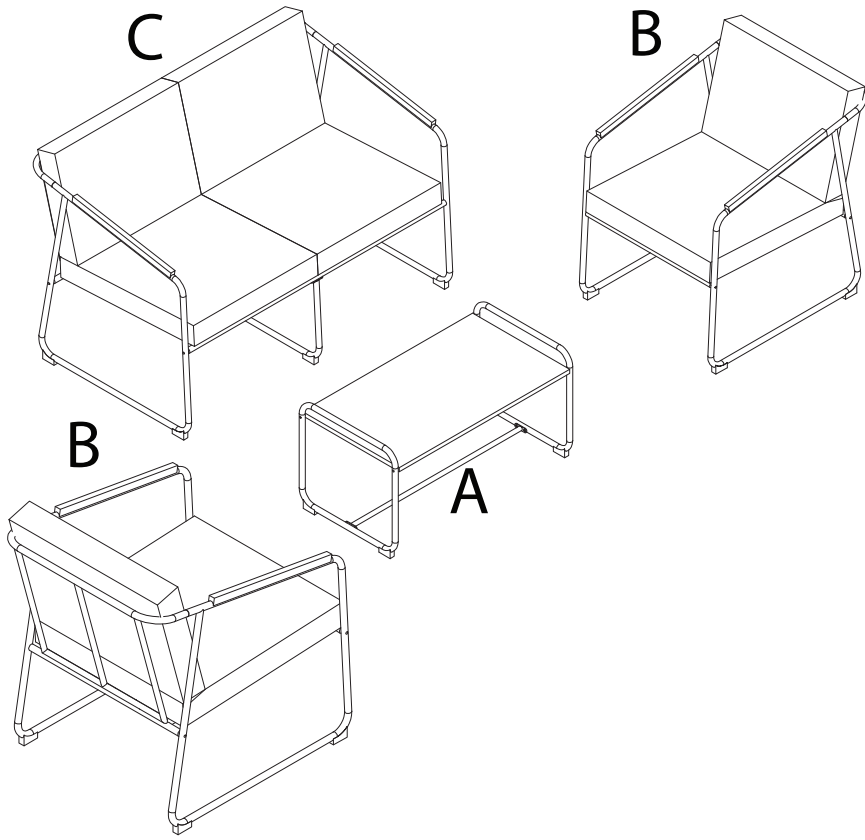

VEZZANA

Assembly instructions and safety information:

- Top Section:** A box containing an L-shaped metal bracket, a crossed-out power drill icon, and a warning triangle. To the right is a clock icon with the text "30'".
- Bottom Section:** A box containing a rectangular block being placed on a surface, a crossed-out icon of the block being lifted, and a warning triangle. To the right is a person icon with the text "2".

A

1

2

B x 2

1 x 2

2 x 2

3 x 2

4 x 2

C

1

2

3

4

5