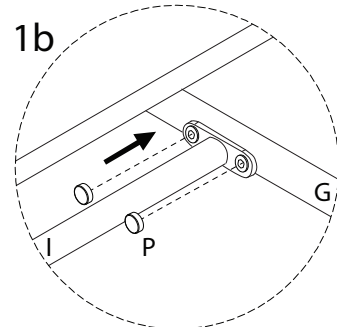

VEZZANA

Assembly instructions and safety information:

- Top Section:** A box containing an L-shaped metal bracket, a crossed-out power drill icon, and a warning triangle. To the right is a clock icon with the text "30'".
- Bottom Section:** A box containing a rectangular block being placed on a surface, a crossed-out icon of the block being lifted, and a warning triangle. To the right is a person icon with the text "2".

A

1

2

B x 2

1 x 2

2 x 2

3 x 2

4 x 2