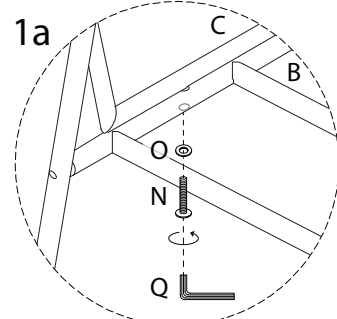

VEZZANA

Assembly instructions and safety information:

- Top Section:** A box containing an L-shaped metal bracket, a crossed-out power drill icon, and a warning triangle. To the right is a clock icon with the text "30'".
- Bottom Section:** A box containing a rectangular block being placed on a surface, a crossed-out icon of the block being lifted, and a warning triangle. To the right is a person icon with the text "2".

A

1

2

B x 2

1 x 2

2 x 2

3 x 2

4 x 2

C

1

2

3

4

5