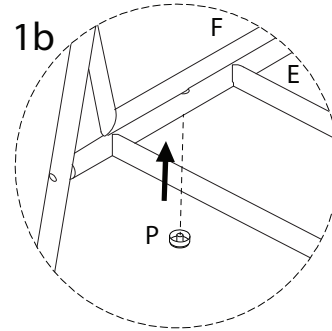

VEZZANA

Assembly instructions and safety information:

- Top Section:** A box containing an L-shaped metal bracket, a crossed-out power drill icon, and a warning triangle. To the right is a clock icon with the text "30'".
- Bottom Section:** A box containing a rectangular block being placed on a surface, a crossed-out icon of the block being lifted, and a warning triangle. To the right is a person icon with the text "2".

A

1

2

B x 2

1 x 2

2 x 2

3 x 2

4 x 2