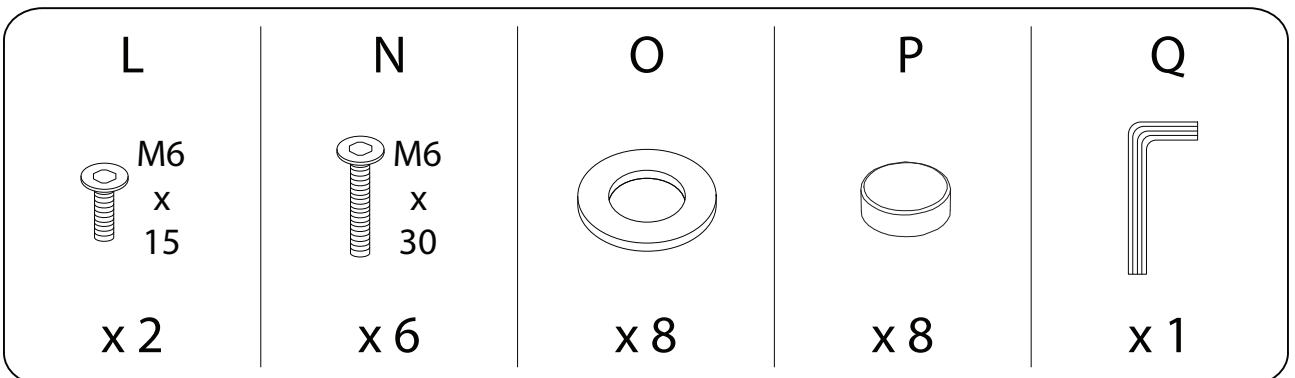

VEZZANA

Assembly instructions and safety information:

- Top Section:** A box containing an L-shaped metal bracket, a crossed-out power drill icon, and a warning triangle. To the right is a clock icon with the text "30'".
- Bottom Section:** A box containing a rectangular block being placed on a surface, a crossed-out icon of the block being lifted, and a warning triangle. To the right is a person icon with the text "2".

A

1

2

B x 2

1 x 2

2 x 2

3 x 2

4 x 2