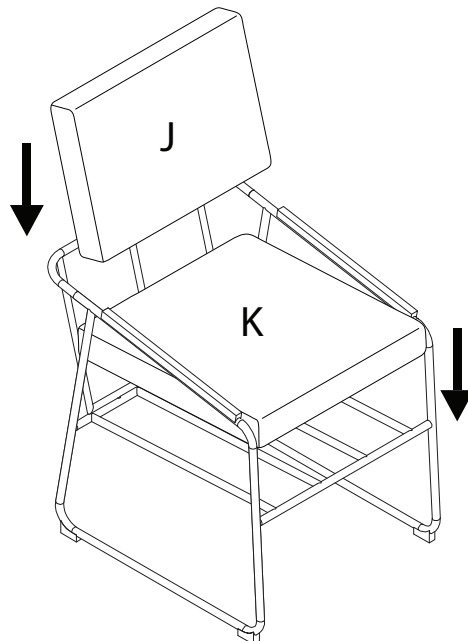

VEZZANA

Assembly instructions and safety information:

- Top Section:** A box containing an L-shaped metal bracket, a crossed-out power drill icon, and a warning triangle. To the right is a clock icon with the text "30'".
- Bottom Section:** A box containing a rectangular block being placed on a surface, a crossed-out icon of the block being lifted, and a warning triangle. To the right is a person icon with the text "2".

A

1

2

B x 2

1 x 2

2 x 2

3 x 2

4 x 2