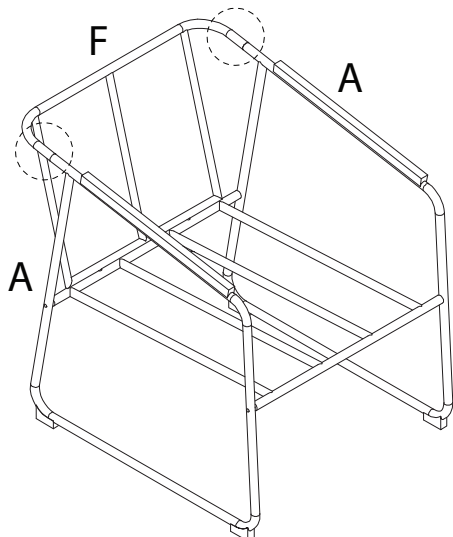

VEZZANA

Assembly instructions and safety information:

- Top Section:** A box containing an L-shaped metal bracket, a crossed-out power drill icon, and a warning triangle. To the right is a clock icon with the text "30'".
- Bottom Section:** A box containing a rectangular block being placed on a surface, a crossed-out icon of the block being lifted, and a warning triangle. To the right is a person icon with the text "2".

A

1

2

B x 2

1 x 2

2 x 2

3 x 2

4 x 2