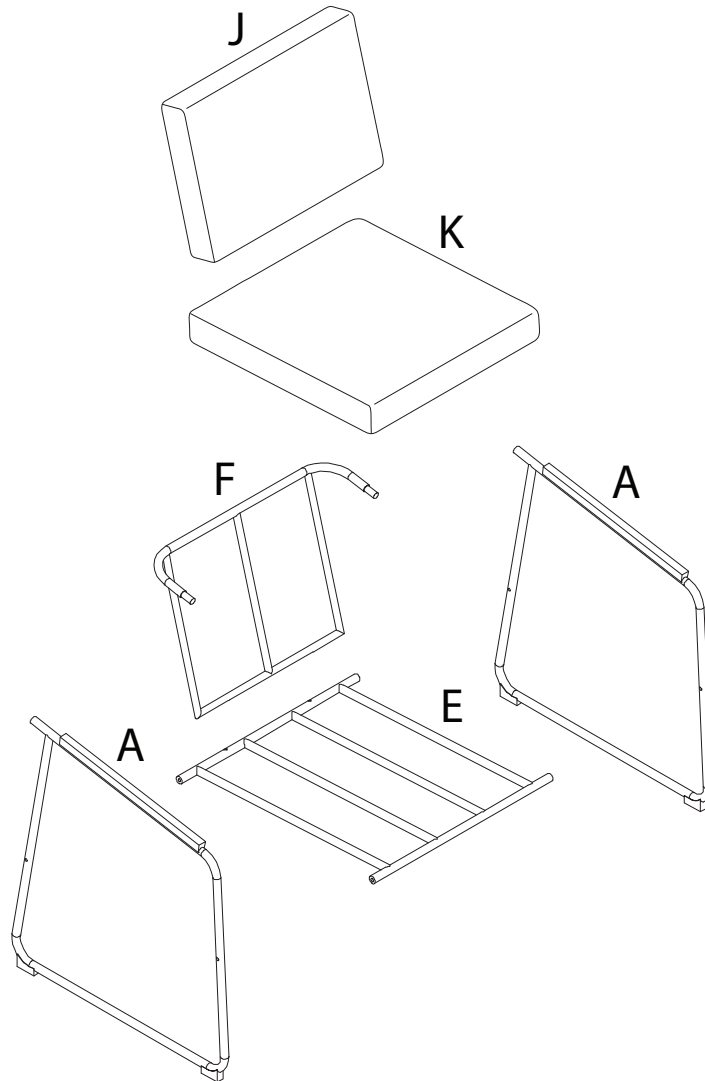

VEZZANA

Assembly instructions and safety information:

- Top Section:** A box containing an L-shaped metal bracket, a crossed-out power drill icon, and a warning triangle. To the right is a clock icon with the text "30'".
- Bottom Section:** A box containing a rectangular block being placed on a surface, a crossed-out icon of the block being lifted, and a warning triangle. To the right is a person icon with the text "2".

A

1

2

B x 2

1 x 2

2 x 2

3 x 2

4 x 2

C

1

2

3

4

5