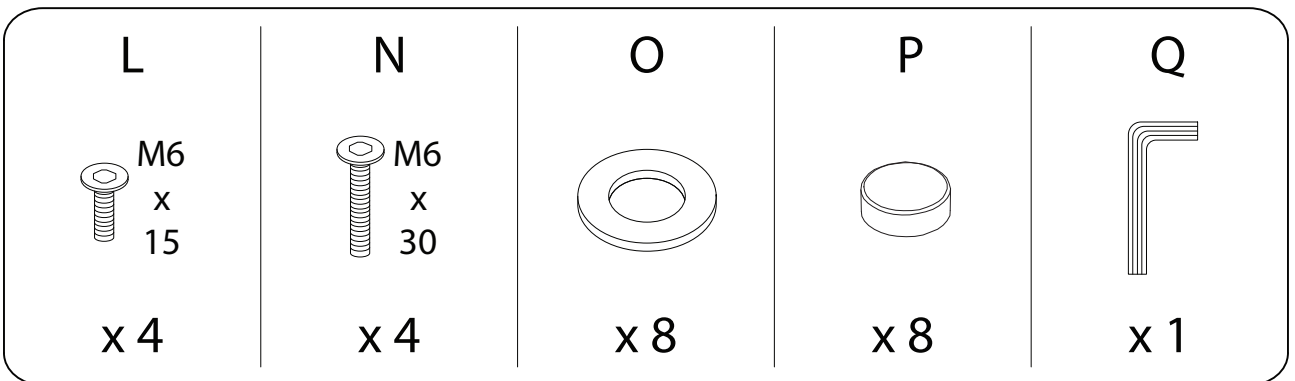

VEZZANA

Assembly instructions and safety information:

- Top Section:** A box containing an L-shaped metal bracket, a crossed-out power drill icon, and a warning triangle. To the right is a clock icon with the text "30'".
- Bottom Section:** A box containing a rectangular block being placed on a surface, a crossed-out icon of the block being lifted, and a warning triangle. To the right is a person icon with the text "2".

A

1

2

B x 2

1 x 2

2 x 2

3 x 2

4 x 2