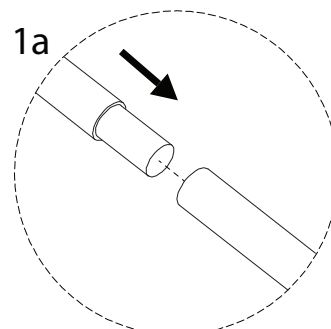

VEZZANA

Assembly instructions and safety information:

- Top Section:** A box containing an L-shaped metal bracket, a crossed-out power drill icon, and a warning triangle. To the right is a clock icon with the text "30'".
- Bottom Section:** A box containing a rectangular block being placed on a surface, a crossed-out icon of the block being lifted, and a warning triangle. To the right is a person icon with the text "2".

A

1

2

B x 2

1 x 2

2 x 2

3 x 2

4 x 2