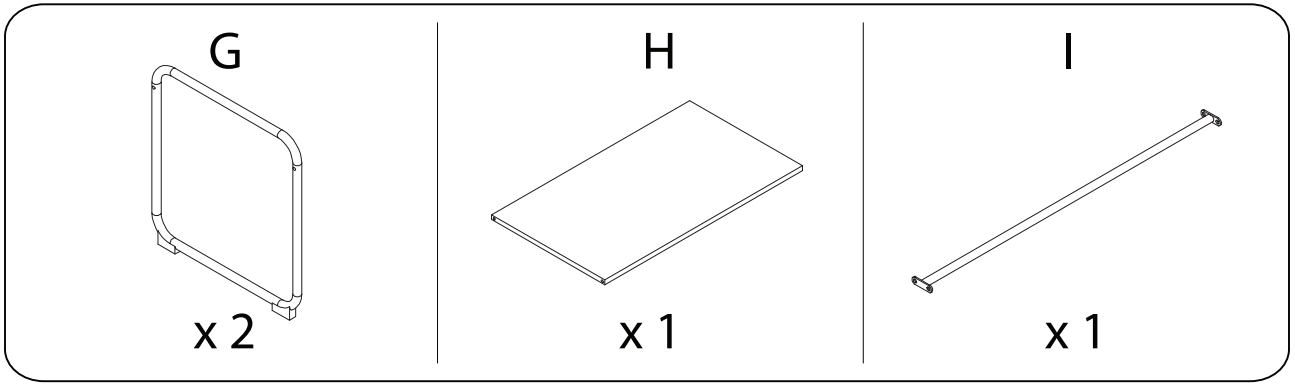

VEZZANA

Assembly instructions and safety information:

- Top Section:** A box containing an L-shaped metal bracket, a crossed-out power drill icon, and a warning triangle. To the right is a clock icon with the text "30'".
- Bottom Section:** A box containing a rectangular block being placed on a surface, a crossed-out icon of the block being lifted, and a warning triangle. To the right is a person icon with the text "2".

A

1

2

B x 2

1 x 2

2 x 2

3 x 2

4 x 2