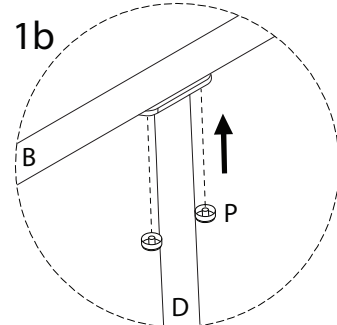

VEZZANA

Assembly instructions and safety information:

- Top Section:** A box containing an L-shaped metal bracket, a crossed-out power drill icon, and a warning triangle. To the right is a clock icon with the text "30'".
- Bottom Section:** A box containing a rectangular block being placed on a surface, a crossed-out icon of the block being lifted, and a warning triangle. To the right is a person icon with the text "2".

C

1

2

3

4

5