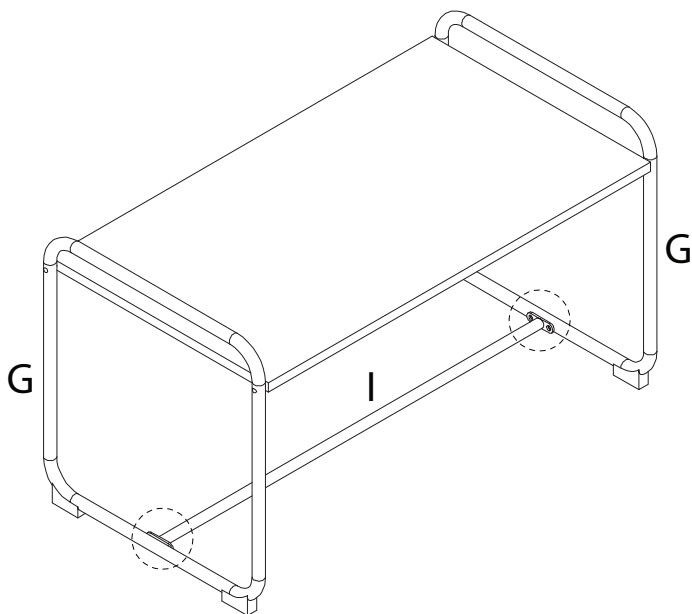

VEZZANA

Assembly instructions and safety information:

- Top Section:** A box containing an L-shaped metal bracket, a crossed-out power drill icon, and a warning triangle. To the right is a clock icon with the text "30'".
- Bottom Section:** A box containing a rectangular block being placed on a surface, a crossed-out icon of the block being lifted, and a warning triangle. To the right is a person icon with the text "2".

A

1

2

B x 2

1 x 2

2 x 2

3 x 2

4 x 2