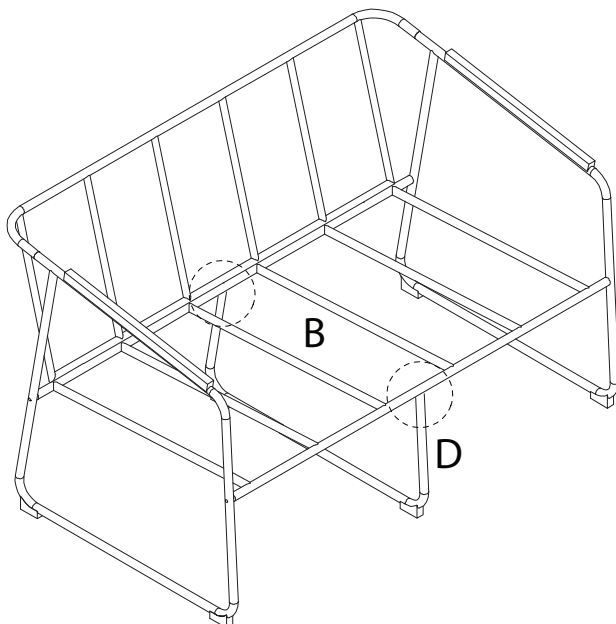

VEZZANA

Assembly instructions and safety information:

- Top Section:** A box containing an L-shaped metal bracket, a crossed-out power drill icon, and a warning triangle. To the right is a clock icon with the text "30'".
- Bottom Section:** A box containing a rectangular block being placed on a surface, a crossed-out icon of the block being lifted, and a warning triangle. To the right is a person icon with the text "2".

A

1

2

B x 2

1 x 2

2 x 2

3 x 2

4 x 2

C

1

2

3

4

5