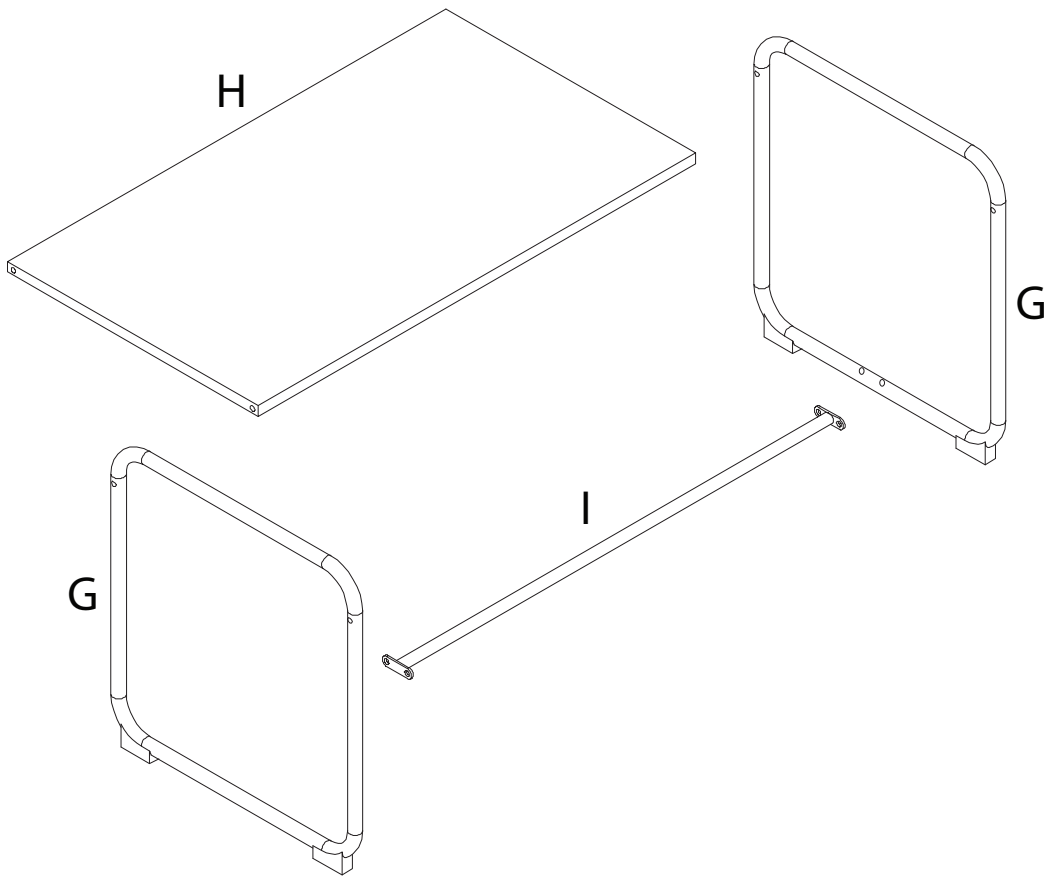

VEZZANA

Assembly instructions and safety information:

- Top Section:** A box containing an L-shaped metal bracket, a crossed-out power drill icon, and a warning triangle. To the right is a clock icon with the text "30'".
- Bottom Section:** A box containing a rectangular block being placed on a surface, a crossed-out icon of the block being lifted, and a warning triangle. To the right is a person icon with the text "2".

A

1

2

B x 2

1 x 2

2 x 2

3 x 2

4 x 2