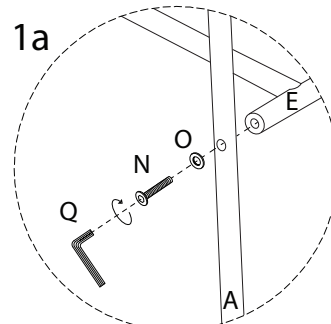

VEZZANA

Assembly instructions and safety information:

- Top Section:** A box containing an L-shaped metal bracket, a crossed-out power drill icon, and a warning triangle. To the right is a clock icon with the text "30'".
- Bottom Section:** A box containing a rectangular block being placed on a surface, a crossed-out icon of the block being lifted, and a warning triangle. To the right is a person icon with the text "2".

A

1

2

B x 2

1 x 2

2 x 2

3 x 2

4 x 2