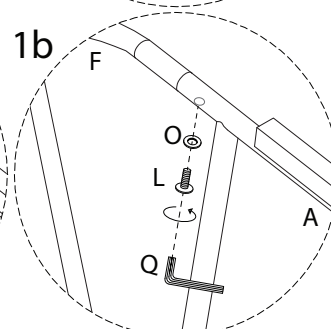

VEZZANA

Assembly instructions and safety information:

- Top Section:** A box containing an L-shaped metal bracket, a crossed-out power drill icon, and a warning triangle. To the right is a clock icon with the text "30'".
- Bottom Section:** A box containing a rectangular block being placed on a surface, a crossed-out icon of the block being lifted, and a warning triangle. To the right is a person icon with the text "2".

A

1

2

B x 2

1 x 2

2 x 2

3 x 2

4 x 2