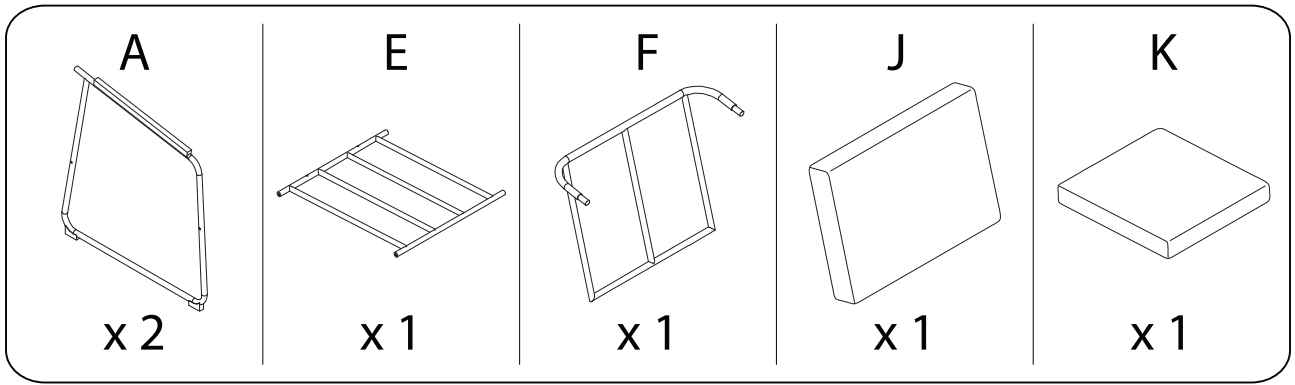

VEZZANA

Assembly instructions and safety information:

- Top Section:** A box containing an L-shaped metal bracket, a crossed-out power drill icon, and a warning triangle. To the right is a clock icon with the text "30'".
- Bottom Section:** A box containing a rectangular block being placed on a surface, a crossed-out icon of the block being lifted, and a warning triangle. To the right is a person icon with the text "2".

A

1

2

B x 2

1 x 2

2 x 2

3 x 2

4 x 2