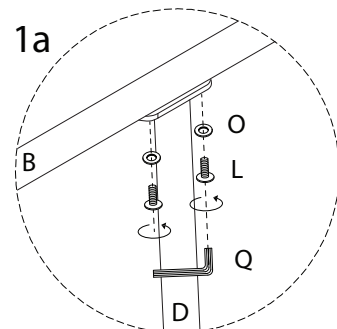

VEZZANA

Assembly instructions and safety information:

- Top Section:** A box containing an L-shaped metal bracket, a crossed-out power drill icon, and a warning triangle. To the right is a clock icon with the text "30'".
- Bottom Section:** A box containing a rectangular block being placed on a surface, a crossed-out icon of the block being lifted, and a warning triangle. To the right is a person icon with the text "2".

C

1

2

3

4

5