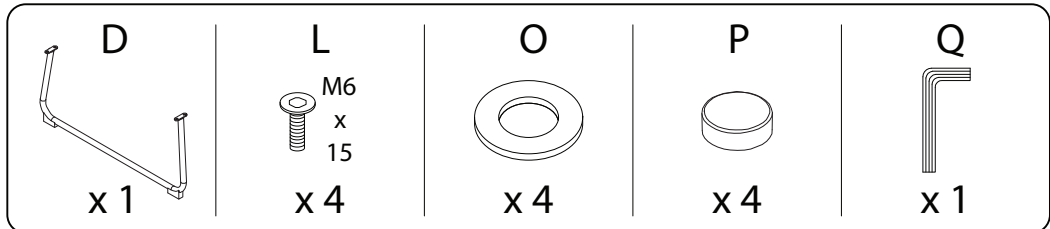

VEZZANA

Assembly instructions and safety information:

- Top Section:** A box containing an L-shaped metal bracket, a crossed-out power drill icon, and a warning triangle. To the right is a clock icon with the text "30'".
- Bottom Section:** A box containing a rectangular block being placed on a surface, a crossed-out icon of the block being lifted, and a warning triangle. To the right is a person icon with the text "2".

A

1

2

B x 2

1 x 2

2 x 2

3 x 2

4 x 2

C

1

2

3

4

5