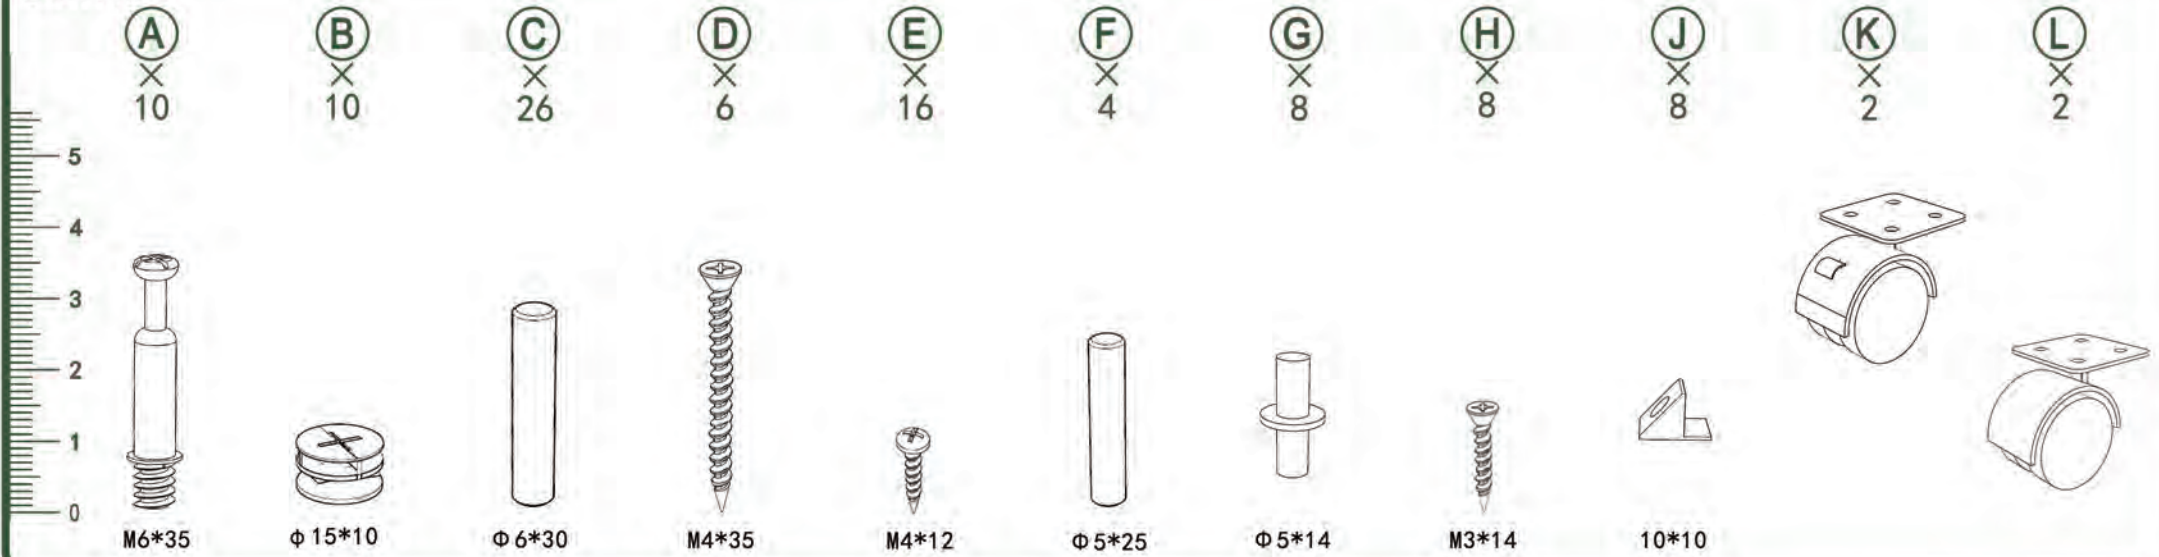

2023-01

BZR119

SoBuy

TOOLS:

UNIT:MM

UNIT:MM

BOLT INSTALLATION AS BELOW:

Adjust connecting piece direction if condition as illustrated. Insert bolt when Connecting piece under Such condition.