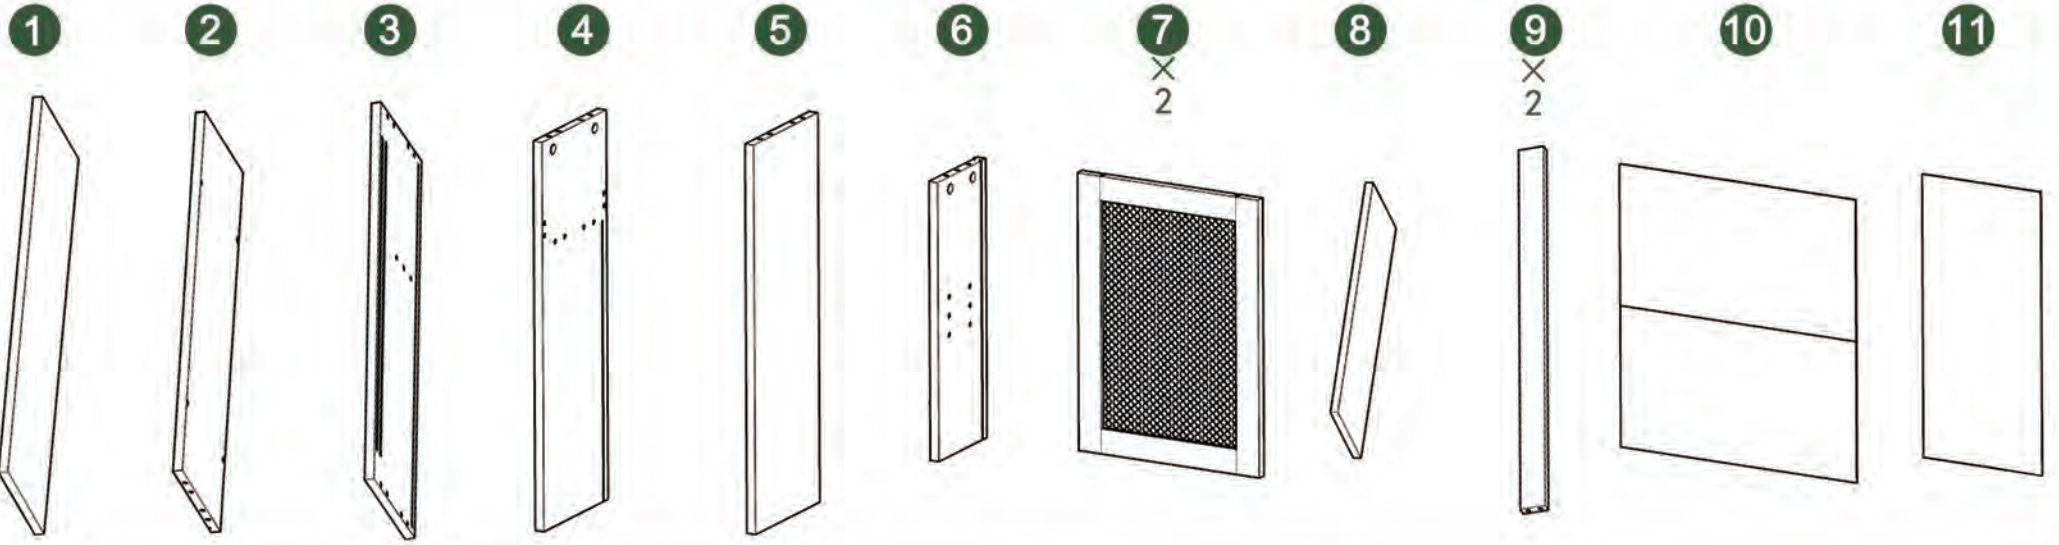

2023-01

BZR119

SoBuy

TOOLS:

UNIT:MM

UNIT:MM

BOLT INSTALLATION AS BELOW:

Adjust connecting piece direction if condition as illustrated. Insert bolt when Connecting piece under Such condition.