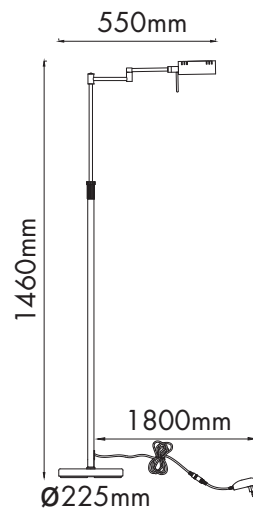

INSTRUCTION MANUAL

Notia FL
102520/102521/102522/102523

stepless dim with memory function

Floor lamp
incl. LED QL7001076
990lm Module
786lm Lamp
9.5W LED Module
12W Lamp
220-240V~50Hz
2700K
CRI>80
30000 h
15000 ON/OFF

Overall Sizes:

FittinQ B.V.

Smaragdweg 52, 5527 LB Hapert, The Netherlands
www.qazqa.nl

QAZQA

102522

9.5W LED

incl. LED Board: QL7001076

220-240V~50Hz