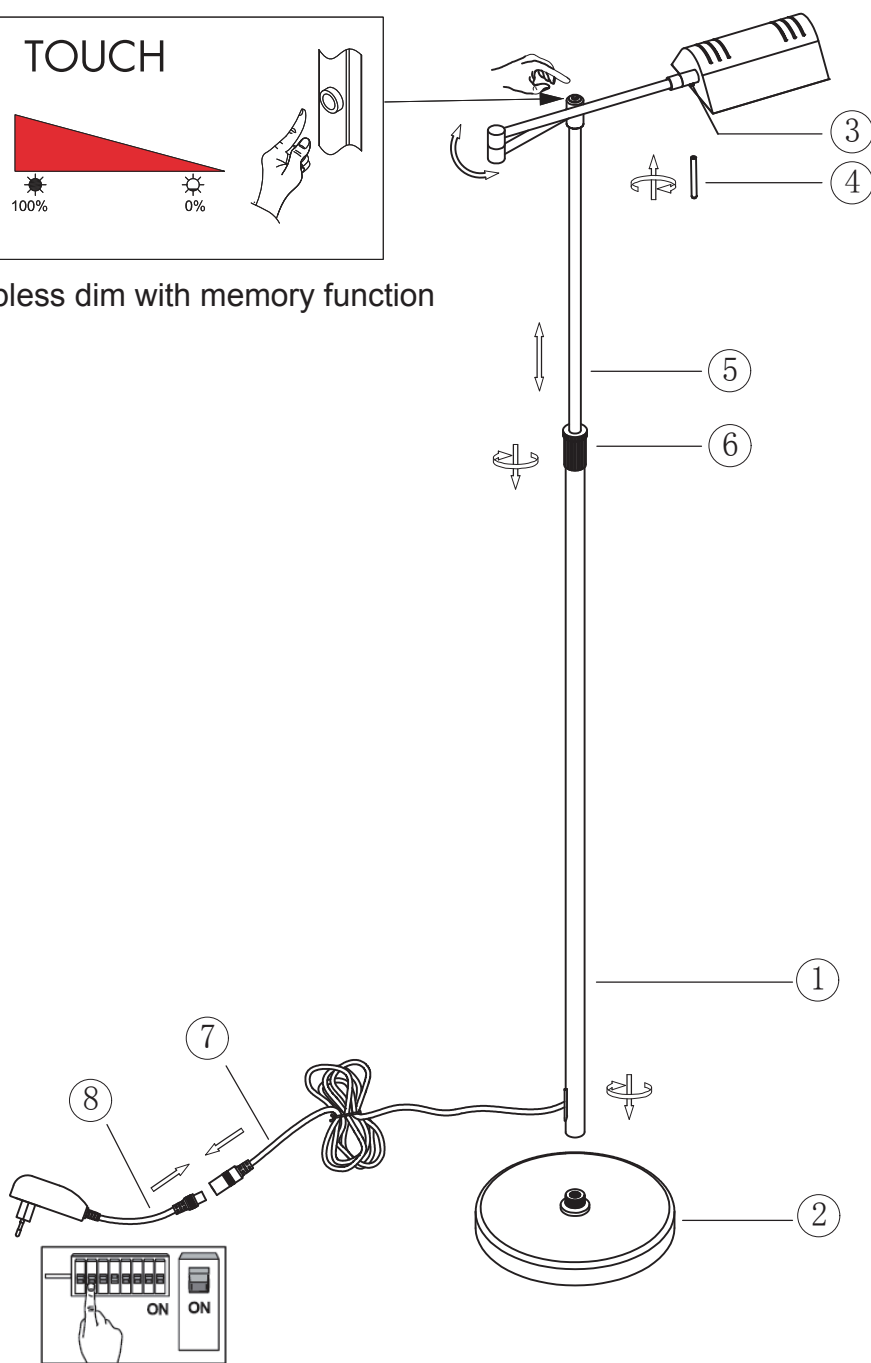

INSTRUCTION MANUAL

Notia FL
102520/102521/102522/102523

stepless dim with memory function

Floor lamp
incl. LED QL7001076
990lm Module
786lm Lamp
9.5W LED Module
12W Lamp
220-240V~50Hz
2700K
CRI>80
30000 h
15000 ON/OFF

Overall Sizes:

FittinQ B.V.

Smaragdweg 52, 5527 LB Hapert, The Netherlands
www.qazqa.nl

QAZQA

102522

9.5W LED

incl. LED Board: QL7001076

220-240V~50Hz