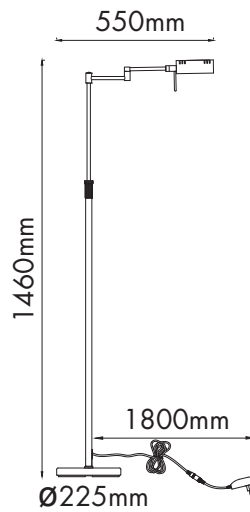

INSTRUCTION MANUAL

Notia FL
102520/102521/102522/102523

stepless dim with memory function

Floor lamp
incl. LED QL7001076
990lm Module
786lm Lamp
9.5W LED Module
12W Lamp
220-240V~50Hz
2700K
CRI>80
30000 h
15000 ON/OFF

Overall Sizes:

FittinQ B.V.

Smaragdweg 52, 5527 LB Hapert, The Netherlands
www.qazqa.nl

QAZQA

102522

9.5W LED

incl. LED Board: QL7001076

220-240V~50Hz