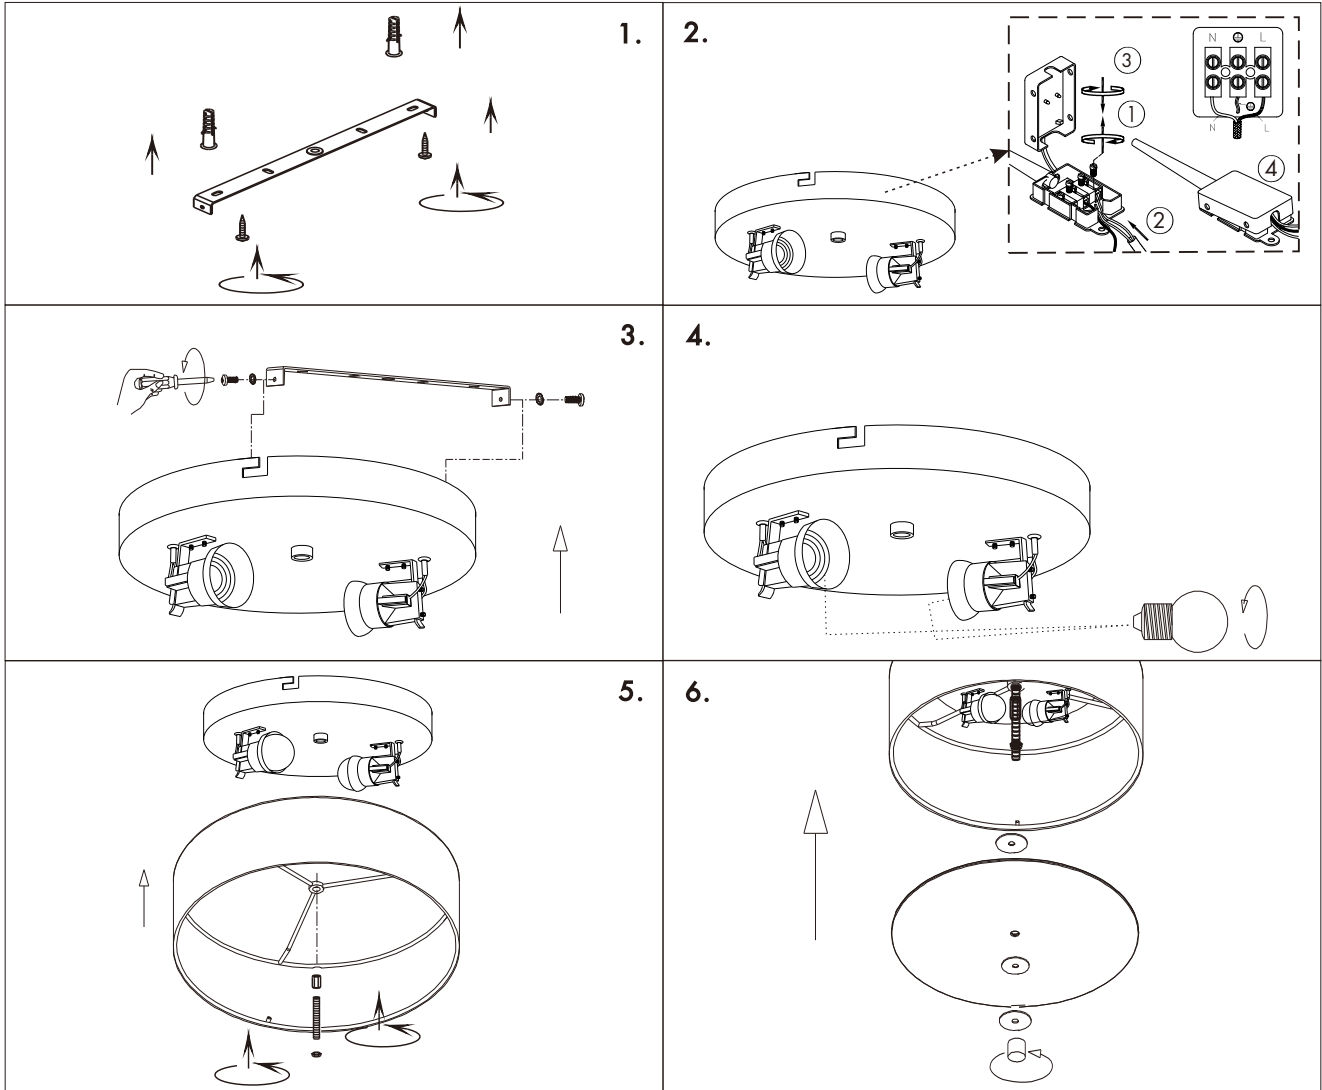

## Drum CL Jute

**Drum CL 30 Jute**  
Ceiling plate: 2xE27

Overall size:

**Drum CL 50 Jute**  
Ceiling plate: 4xE27

Overall size:

**Drum CL 70 Jute**  
Ceiling plate: 6xE27

Overall size: