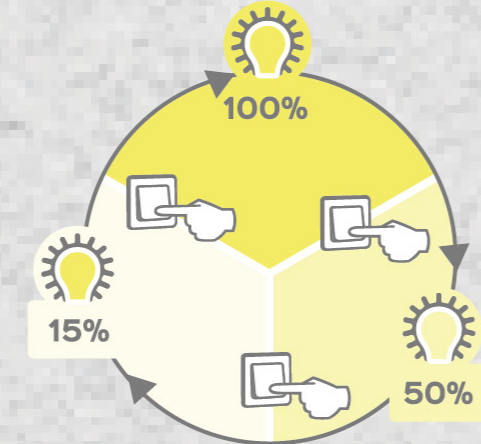

LUEDD
 40W = **4W** / **450 Lm**
LED FILAMENT G125

128x128x185mm

E27 G125 4W 450Lm
 3000K Clear 3-Steps Dimmable
 02855

3 dimming steps with any conventional light switch. No dimmer required.
 Re-order? Go to www.luedd.com
 and use article number 02855

E
 0360° **450 lm**
 BEAM ANGLE 330°
 3000K
 E27
 CRI>80

UK CA CE RoHS