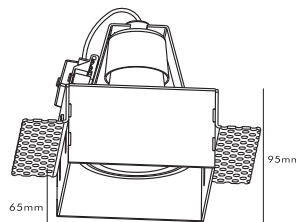

220-240V~
50Hz

IP20

Oneon Trimless 50 DL White Fixed	107489
Oneon Trimless 50 DL Black Fixed	107490
Oneon Trimless 50 DL 2 White Fixed	107491
Oneon Trimless 50 DL 2 Black Fixed	107492

1.

3.

2.

4.

5.

Overall Sizes:

LxWxH:
65X65X95mm

LxWxH:
130X65X95mm

Excl. bulb