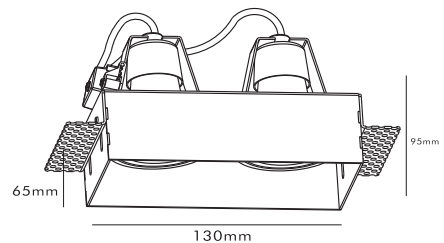

220-240V~
50Hz

IP20

Oneon Trimless 50 DL White Fixed	107489
Oneon Trimless 50 DL Black Fixed	107490
Oneon Trimless 50 DL 2 White Fixed	107491
Oneon Trimless 50 DL 2 Black Fixed	107492

1.

3.

2.

4.

5.

Overall Sizes:

LxWxH:
65X65X95mm

LxWxH:
130X65X95mm

Excl. bulb