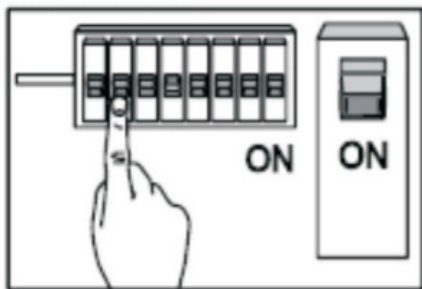

220-240V~
50Hz

IP20

Oneon Trimless 50 DL White Fixed	107489
Oneon Trimless 50 DL Black Fixed	107490
Oneon Trimless 50 DL 2 White Fixed	107491
Oneon Trimless 50 DL 2 Black Fixed	107492

1.

3.

2.

4.

5.

Overall Sizes:

LxWxH:
65X65X95mm

LxWxH:
130X65X95mm

Excl. bulb