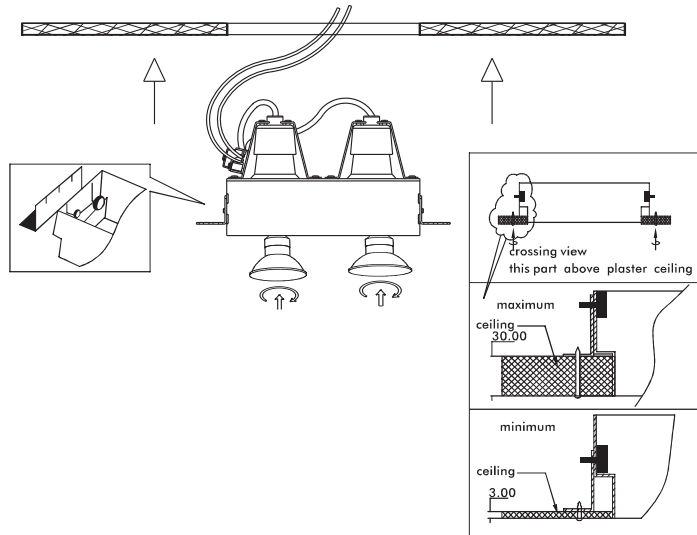

220-240V~
50Hz

IP20

Oneon Trimless 50 DL White Fixed	107489
Oneon Trimless 50 DL Black Fixed	107490
Oneon Trimless 50 DL 2 White Fixed	107491
Oneon Trimless 50 DL 2 Black Fixed	107492

1.

3.

2.

4.

5.

Overall Sizes:

LxWxH:
65X65X95mm

LxWxH:
130X65X95mm

Excl. bulb