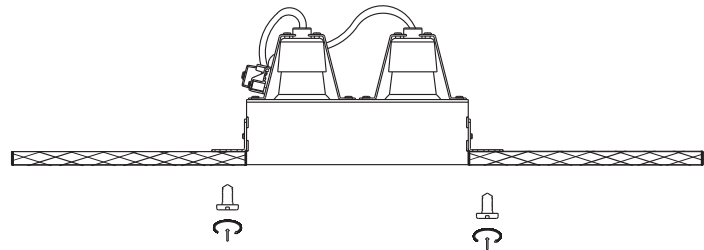

220-240V~
50Hz

IP20

Oneon Trimless 50 DL White Fixed	107489
Oneon Trimless 50 DL Black Fixed	107490
Oneon Trimless 50 DL 2 White Fixed	107491
Oneon Trimless 50 DL 2 Black Fixed	107492

1.

3.

2.

4.

5.

Overall Sizes:

LxWxH:
65X65X95mm

LxWxH:
130X65X95mm

Excl. bulb