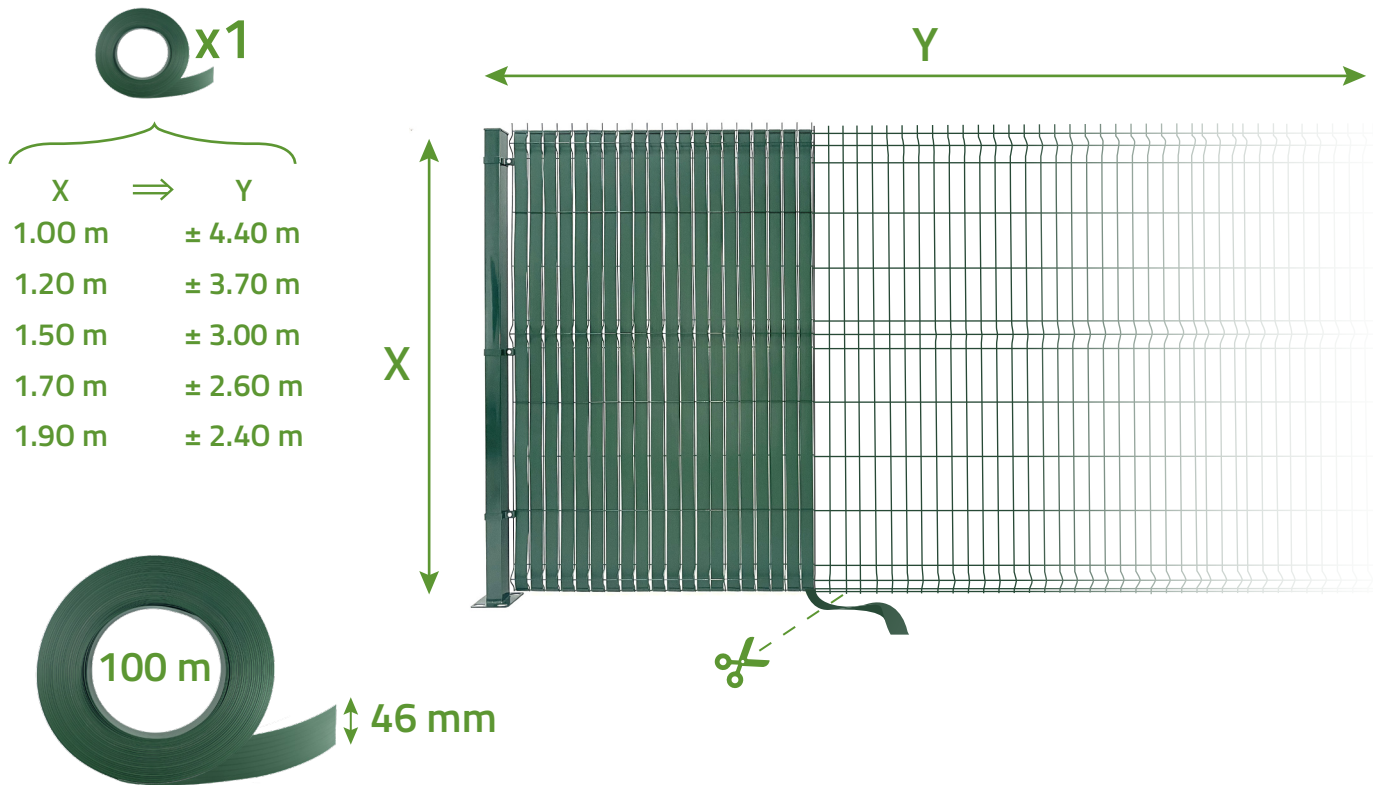

# BALDO 100MX46MM

Ral 6005

Color fastness  
(Grade 5)

Waterproof