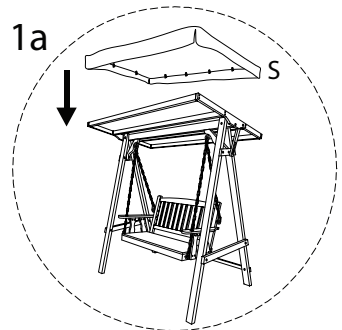

# CAVIOLA

Diagram illustrating assembly instructions and safety warnings:

- Tools:** A circle contains icons for a screwdriver, a hex key, and a wrench. A power drill is shown with a diagonal line through it, indicating it should not be used.
- Warning:** A triangle with an exclamation mark.
- Time:** A clock icon with a circular arrow, indicating a 45-minute duration.
- Personnel:** A stick figure icon with the number '2' below it, indicating that two people are required for assembly.
- Warning:** A triangle with an exclamation mark.
- Diagram:** A circle shows a wooden block being placed on a textured surface. A second diagram shows the same block with a diagonal line through it, indicating it should not be placed on a soft or uneven surface.

<p>6</p>  <p>M8 x 50</p> <p>x 2</p>	<p>9</p>  <p>M6 x 55</p> <p>x 2</p>	<p>10</p>  <p>M6 x 55</p> <p>x 2</p>	<p>11</p>  <p>M3.5 x 45</p> <p>x 16</p>	<p>14</p>  <p>x 1</p>	<p>15</p>  <p>M10</p> <p>x 1</p>
--------------------------------------------------------------------------------------------------------------------------------	--------------------------------------------------------------------------------------------------------------------------------	---------------------------------------------------------------------------------------------------------------------------------	------------------------------------------------------------------------------------------------------------------------------------	------------------------------------------------------------------------------------------------------------	-----------------------------------------------------------------------------------------------------------------------

1

2

3

6  
M8  
x  
50  
x 2

10  
M6  
x  
55  
x 2

14  
x 1

4

S