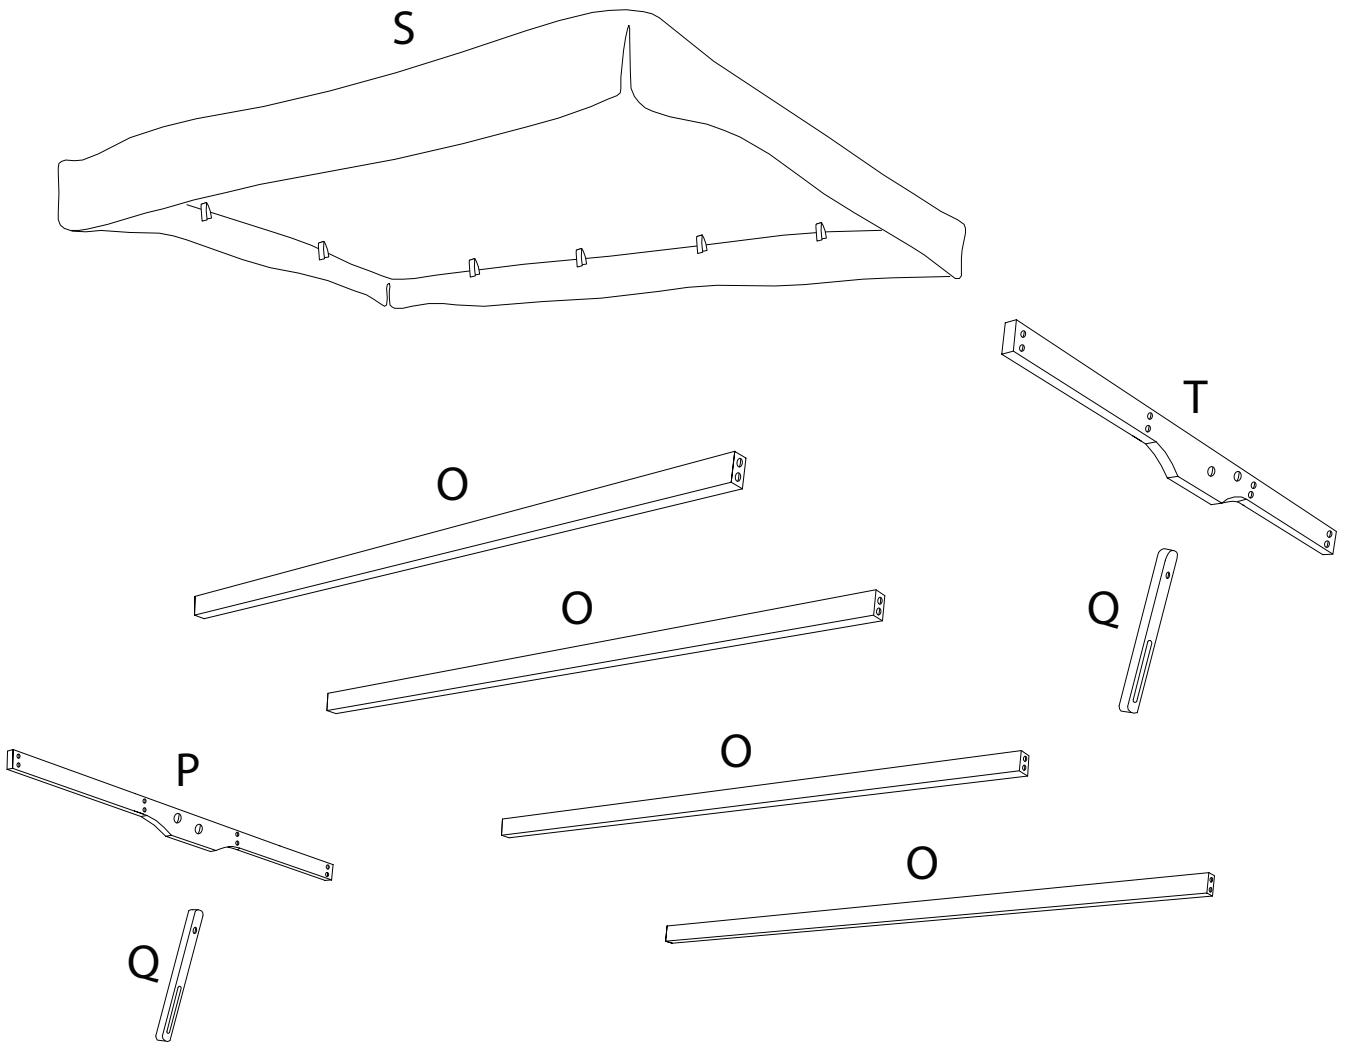

C

O x 4	P x 1	Q x 2	S x 1	T x 1

6 M8 x 50 x 2	9 M6 x 55 x 2	10 M6 x 55 x 2	11 M3.5 x 45 x 16	14 x 1	15 M10 x 1