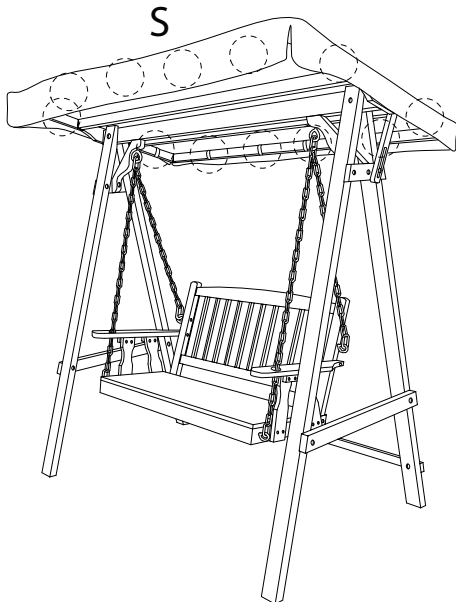

# CAVIOLA

Diagram illustrating assembly instructions and safety warnings:

- Tools:** A circle contains icons for a screwdriver, a hex key, and a wrench. A power drill is shown with a diagonal line through it, indicating it should not be used.
- Warning:** A triangle with an exclamation mark.
- Time:** A clock icon with a circular arrow, indicating a 45-minute duration.
- Personnel:** A stick figure icon with the number '2' below it, indicating that two people are required for assembly.
- Warning:** A triangle with an exclamation mark.
- Diagram:** A circle shows a wooden block being placed on a textured surface. A second diagram shows the same block with a diagonal line through it, indicating it should not be placed on a soft or uneven surface.

1

2

3

6  
M8  
x  
50  
x 2

10  
M6  
x  
55  
x 2

14  
x 1

4

S