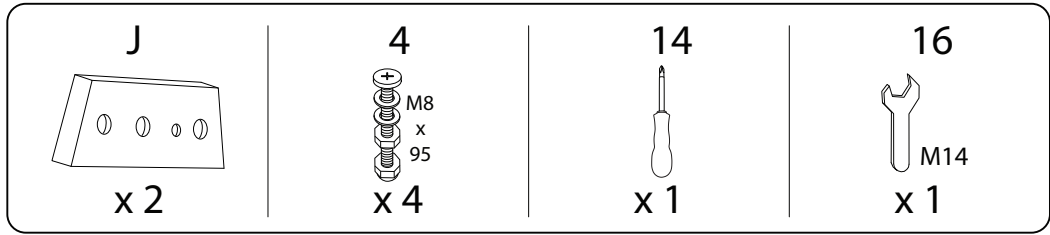

# CAVIOLA

Diagram illustrating assembly instructions and safety warnings:

- Tools:** A circle contains icons for a screwdriver, a hex key, and a wrench. A power drill is shown with a diagonal line through it, indicating it should not be used.
- Warning:** A triangle with an exclamation mark.
- Time:** A clock icon with a circular arrow, indicating a 45-minute duration.
- Personnel:** A stick figure icon with the number '2' below it, indicating that two people are required for assembly.
- Warning:** A triangle with an exclamation mark.
- Diagram:** A circle shows a wooden block being placed on a textured surface. A second diagram shows the same block with a diagonal line through it, indicating it should not be placed on a soft or uneven surface.

17

x 1

18

x 1

1

2

3

4