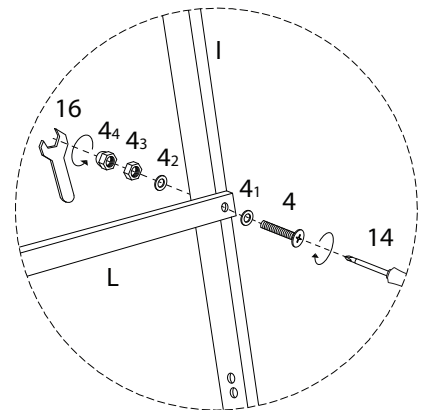

# CAVIOLA

Diagram illustrating assembly instructions and safety warnings:

- Tools:** A circle contains icons for a screwdriver, a hex key, and a wrench. A power drill is shown with a diagonal line through it, indicating it should not be used.
- Warning:** A triangle with an exclamation mark.
- Time:** A clock icon with a circular arrow, indicating a 45-minute duration.
- Personnel:** A stick figure icon with the number '2' below it, indicating that two people are required for assembly.
- Warning:** A triangle with an exclamation mark.
- Diagram:** A circle shows a wooden block being placed on a textured surface. A second diagram shows the same block with a diagonal line through it, indicating it should not be placed on a soft or uneven surface.

17

x 1

18

x 1

1

2

3

4

<p>6</p>  <p>M8 x 50</p> <p>x 2</p>	<p>9</p>  <p>M6 x 55</p> <p>x 2</p>	<p>10</p>  <p>M6 x 55</p> <p>x 2</p>	<p>11</p>  <p>M3.5 x 45</p> <p>x 16</p>	<p>14</p>  <p>x 1</p>	<p>15</p>  <p>M10</p> <p>x 1</p>
--------------------------------------------------------------------------------------------------------------------------------	--------------------------------------------------------------------------------------------------------------------------------	---------------------------------------------------------------------------------------------------------------------------------	------------------------------------------------------------------------------------------------------------------------------------	------------------------------------------------------------------------------------------------------------	-----------------------------------------------------------------------------------------------------------------------