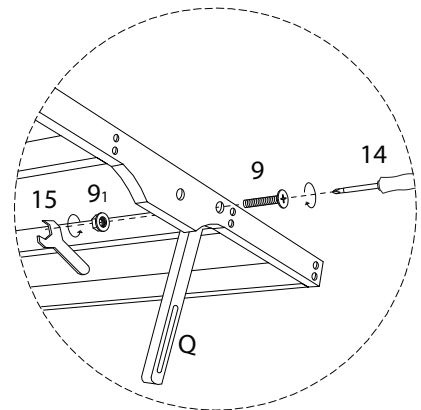

# CAVIOLA

Diagram illustrating assembly instructions and safety warnings:

- Tools:** A circle contains icons for a screwdriver, a hex key, and a wrench. A power drill is shown with a diagonal line through it, indicating it should not be used.
- Warning:** A triangle with an exclamation mark.
- Time:** A clock icon with a circular arrow, indicating a 45-minute duration.
- Personnel:** A stick figure icon with the number '2' below it, indicating that two people are required for assembly.
- Warning:** A triangle with an exclamation mark.
- Diagram:** A circle shows a wooden block being placed on a textured surface. A second diagram shows the same block with a diagonal line through it, indicating it should not be placed on a soft or uneven surface.

<p>6</p>  <p>M8 x 50</p> <p>x 2</p>	<p>9</p>  <p>M6 x 55</p> <p>x 2</p>	<p>10</p>  <p>M6 x 55</p> <p>x 2</p>	<p>11</p>  <p>M3.5 x 45</p> <p>x 16</p>	<p>14</p>  <p>x 1</p>	<p>15</p>  <p>M10</p> <p>x 1</p>
--------------------------------------------------------------------------------------------------------------------------------	--------------------------------------------------------------------------------------------------------------------------------	---------------------------------------------------------------------------------------------------------------------------------	------------------------------------------------------------------------------------------------------------------------------------	------------------------------------------------------------------------------------------------------------	-----------------------------------------------------------------------------------------------------------------------

1

2

3

6  
M8  
x  
50  
x 2

10  
M6  
x  
55  
x 2

14  
x 1

4

S