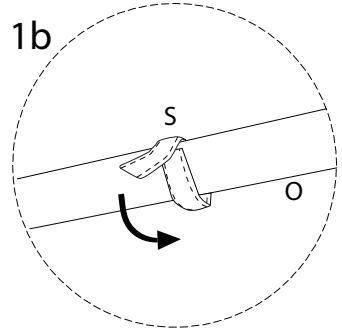

# CAVIOLA

Diagram illustrating assembly instructions and safety warnings:

- Tools:** A circle contains icons for a screwdriver, a hex key, and a wrench. A power drill is shown with a diagonal line through it, indicating it should not be used.
- Warning:** A triangle with an exclamation mark.
- Time:** A clock icon with a circular arrow, indicating a 45-minute duration.
- Personnel:** A stick figure icon with the number '2' below it, indicating that two people are required for assembly.
- Warning:** A triangle with an exclamation mark.
- Diagram:** A circle shows a wooden block being placed on a textured surface. A second diagram shows the same block with a diagonal line through it, indicating it should not be placed on a soft or uneven surface.

<p>6</p>  <p>M8 x 50</p> <p>x 2</p>	<p>9</p>  <p>M6 x 55</p> <p>x 2</p>	<p>10</p>  <p>M6 x 55</p> <p>x 2</p>	<p>11</p>  <p>M3.5 x 45</p> <p>x 16</p>	<p>14</p>  <p>x 1</p>	<p>15</p>  <p>M10</p> <p>x 1</p>
--------------------------------------------------------------------------------------------------------------------------------	--------------------------------------------------------------------------------------------------------------------------------	---------------------------------------------------------------------------------------------------------------------------------	------------------------------------------------------------------------------------------------------------------------------------	------------------------------------------------------------------------------------------------------------	-----------------------------------------------------------------------------------------------------------------------

1

2

3

6  
M8  
x  
50  
x 2

10  
M6  
x  
55  
x 2

14  
x 1

4

S