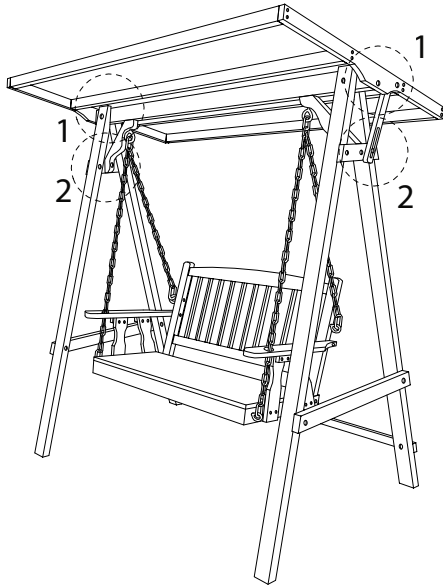

# CAVIOLA

Diagram illustrating assembly instructions and safety warnings:

- Tools:** A circle contains icons for a screwdriver, a hex key, and a wrench. A power drill is shown with a diagonal line through it, indicating it should not be used.
- Warning:** A triangle with an exclamation mark.
- Time:** A clock icon with a circular arrow, indicating a 45-minute duration.
- Personnel:** A stick figure icon with the number '2' below it, indicating that two people are required for assembly.
- Warning:** A triangle with an exclamation mark.
- Diagram:** A circle shows a wooden block being placed on a textured surface. A second diagram shows the same block with a diagonal line through it, indicating it should not be placed on a soft or uneven surface.

1

2

3

6  
M8  
x  
50  
x 2

10  
M6  
x  
55  
x 2

14  
x 1

4

S