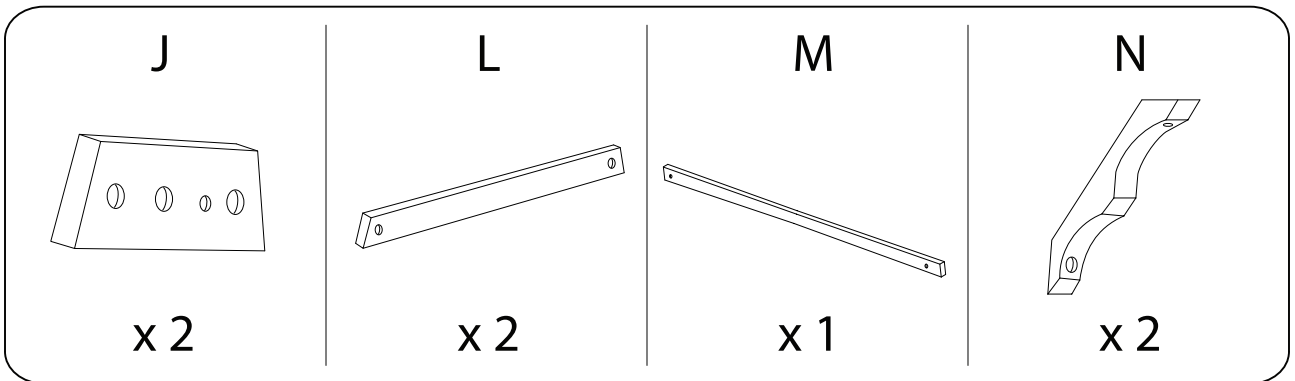

# CAVIOLA

Diagram illustrating assembly instructions and safety warnings:

- Tools:** A circle contains icons for a screwdriver, a hex key, and a wrench. A power drill is shown with a diagonal line through it, indicating it should not be used.
- Warning:** A triangle with an exclamation mark.
- Time:** A clock icon with a circular arrow, indicating a 45-minute duration.
- Personnel:** A stick figure icon with the number '2' below it, indicating that two people are required for assembly.
- Warning:** A triangle with an exclamation mark.
- Diagram:** A circle shows a wooden block being placed on a textured surface. A second diagram shows the same block with a diagonal line through it, indicating it should not be placed on a soft or uneven surface.

x1

B

2

x 2

3

x 2

4

x 8