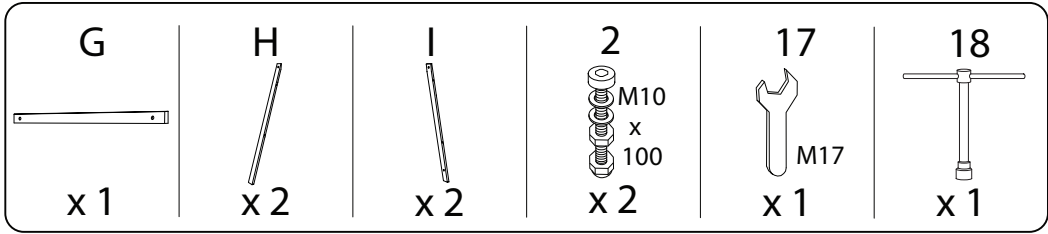

# CAVIOLA

Diagram illustrating assembly instructions and safety warnings:

- Tools:** A circle contains icons for a screwdriver, a hex key, and a wrench. A power drill is shown with a diagonal line through it, indicating it should not be used.
- Warning:** A triangle with an exclamation mark.
- Time:** A clock icon with a circular arrow, indicating a 45-minute duration.
- Personnel:** A stick figure icon with the number '2' below it, indicating that two people are required for assembly.
- Warning:** A triangle with an exclamation mark.
- Diagram:** A circle shows a wooden block being placed on a textured surface. A second diagram shows the same block with a diagonal line through it, indicating it should not be placed on a soft or uneven surface.

5

x 2

12

x 2

14

x 1

16

x 1

17

x 1

18

x 1

1

2

3

4