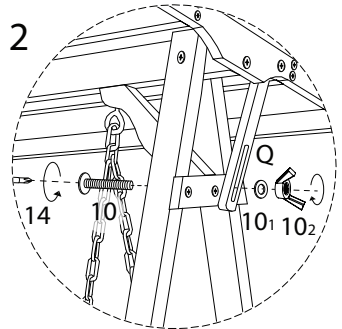

# CAVIOLA

Diagram illustrating assembly instructions and safety warnings:

- Tools:** A circle contains icons for a screwdriver, a hex key, and a wrench. A power drill is shown with a diagonal line through it, indicating it should not be used.
- Warning:** A triangle with an exclamation mark.
- Time:** A clock icon with a circular arrow, indicating a 45-minute duration.
- Personnel:** A stick figure icon with the number '2' below it, indicating that two people are required for assembly.
- Warning:** A triangle with an exclamation mark.
- Diagram:** A circle shows a wooden block being placed on a textured surface. A second diagram shows the same block with a diagonal line through it, indicating it should not be placed on a soft or uneven surface.

<p>6</p>  <p>M8 x 50</p> <p>x 2</p>	<p>9</p>  <p>M6 x 55</p> <p>x 2</p>	<p>10</p>  <p>M6 x 55</p> <p>x 2</p>	<p>11</p>  <p>M3.5 x 45</p> <p>x 16</p>	<p>14</p>  <p>x 1</p>	<p>15</p>  <p>M10</p> <p>x 1</p>
--------------------------------------------------------------------------------------------------------------------------------	--------------------------------------------------------------------------------------------------------------------------------	---------------------------------------------------------------------------------------------------------------------------------	------------------------------------------------------------------------------------------------------------------------------------	------------------------------------------------------------------------------------------------------------	-----------------------------------------------------------------------------------------------------------------------

1

2

3

6  
M8  
x  
50  
x 2

10  
M6  
x  
55  
x 2

14  
x 1

4

S