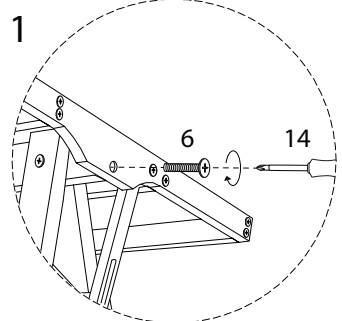

# CAVIOLA

Diagram illustrating assembly instructions and safety warnings:

- Tools:** A circle contains icons for a screwdriver, a hex key, and a wrench. A power drill is shown with a diagonal line through it, indicating it should not be used.
- Warning:** A triangle with an exclamation mark.
- Time:** A clock icon with a circular arrow, indicating a 45-minute duration.
- Personnel:** A stick figure icon with the number '2' below it, indicating that two people are required for assembly.
- Warning:** A triangle with an exclamation mark.
- Diagram:** A circle shows a wooden block being placed on a textured surface. A second diagram shows the same block with a diagonal line through it, indicating it should not be placed on a soft or uneven surface.

<p>6</p>  <p>M8 x 50</p> <p>x 2</p>	<p>9</p>  <p>M6 x 55</p> <p>x 2</p>	<p>10</p>  <p>M6 x 55</p> <p>x 2</p>	<p>11</p>  <p>M3.5 x 45</p> <p>x 16</p>	<p>14</p>  <p>x 1</p>	<p>15</p>  <p>M10</p> <p>x 1</p>
--------------------------------------------------------------------------------------------------------------------------------	--------------------------------------------------------------------------------------------------------------------------------	---------------------------------------------------------------------------------------------------------------------------------	------------------------------------------------------------------------------------------------------------------------------------	------------------------------------------------------------------------------------------------------------	-----------------------------------------------------------------------------------------------------------------------

1

2

3

6  
M8  
x  
50  
x 2

10  
M6  
x  
55  
x 2

14  
x 1

4

S