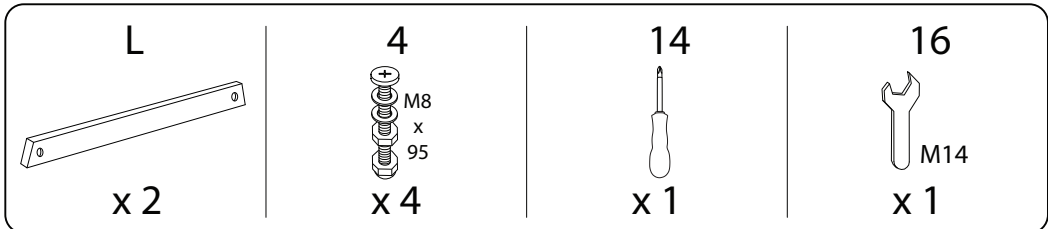

# CAVIOLA

Diagram illustrating assembly instructions and safety warnings:

- Tools:** A circle contains icons for a screwdriver, a hex key, and a wrench. A power drill is shown with a diagonal line through it, indicating it should not be used.
- Warning:** A triangle with an exclamation mark.
- Time:** A clock icon with a circular arrow, indicating a 45-minute duration.
- Personnel:** A stick figure icon with the number '2' below it, indicating that two people are required for assembly.
- Warning:** A triangle with an exclamation mark.
- Diagram:** A circle shows a wooden block being placed on a textured surface. A second diagram shows the same block with a diagonal line through it, indicating it should not be placed on a soft or uneven surface.

17

x 1

18

x 1

1

2

3

4