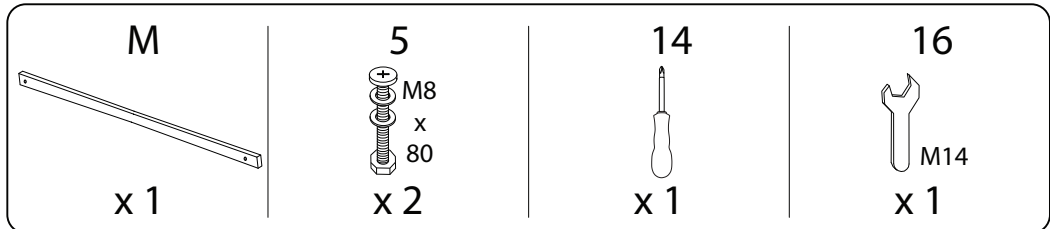

# CAVIOLA

Diagram illustrating assembly instructions and safety warnings:

- Tools:** A circle contains icons for a screwdriver, a hex key, and a wrench. A power drill is shown with a diagonal line through it, indicating it should not be used.
- Warning:** A triangle with an exclamation mark.
- Time:** A clock icon with a circular arrow, indicating a 45-minute duration.
- Personnel:** A stick figure icon with the number '2' below it, indicating that two people are required for assembly.
- Warning:** A triangle with an exclamation mark.
- Diagram:** A circle shows a wooden block being placed on a textured surface. A second diagram shows the same block with a diagonal line through it, indicating it should not be placed on a soft or uneven surface.

5

x 2

12

x 2

14

x 1

16

x 1

17

x 1

18

x 1

1

2

3

4