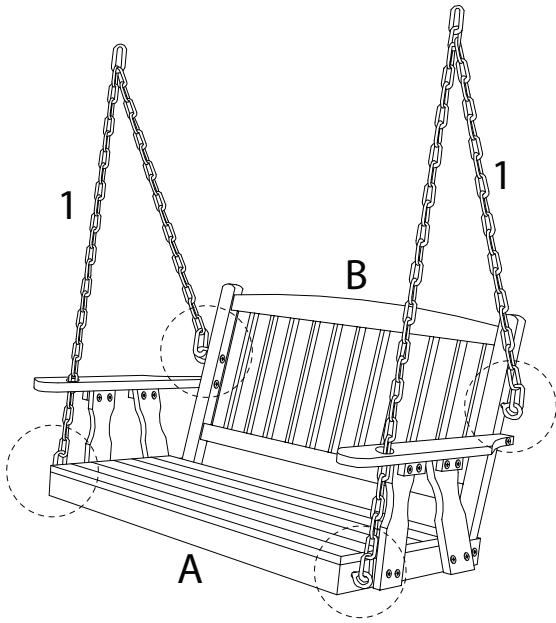

# CAVIOLA

Diagram illustrating assembly instructions and safety warnings:

- Tools:** A circle contains icons for a screwdriver, a hex key, and a wrench. A power drill is shown with a diagonal line through it, indicating it should not be used.
- Warning:** A triangle with an exclamation mark.
- Time:** A clock icon with a circular arrow, indicating a 45-minute duration.
- Personnel:** A stick figure icon with the number '2' below it, indicating that two people are required for assembly.
- Warning:** A triangle with an exclamation mark.
- Diagram:** A circle shows a wooden block being placed on a textured surface. A second diagram shows the same block with a diagonal line through it, indicating it should not be placed on a soft or uneven surface.

A

1

2

3

4

5

6

R

x1

B

2

x 2

3

x 2

4

x 8

17

x 1

18

x 1

1

2

3

4