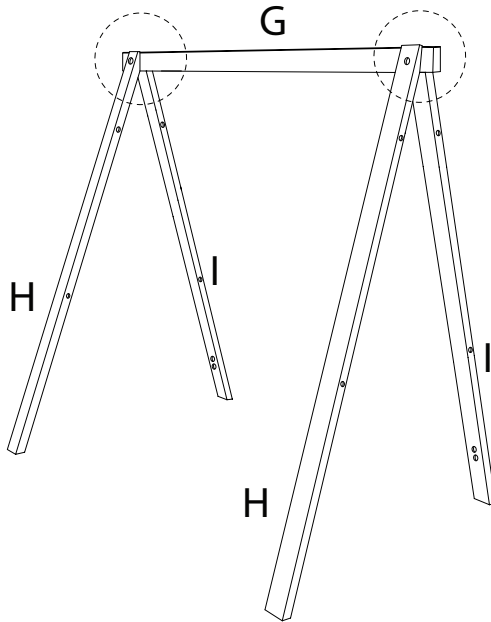

# CAVIOLA

Diagram illustrating assembly instructions and safety warnings:

- Tools:** A circle contains icons for a screwdriver, a hex key, and a wrench. A power drill is shown with a diagonal line through it, indicating it should not be used.
- Warning:** A triangle with an exclamation mark.
- Time:** A clock icon with a circular arrow, indicating a 45-minute duration.
- Personnel:** A stick figure icon with the number '2' below it, indicating that two people are required for assembly.
- Warning:** A triangle with an exclamation mark.
- Diagram:** A circle shows a wooden block being placed on a textured surface. A second diagram shows the same block with a diagonal line through it, indicating it should not be placed on a soft or uneven surface.

17

x 1

18

x 1

1

2

3

4