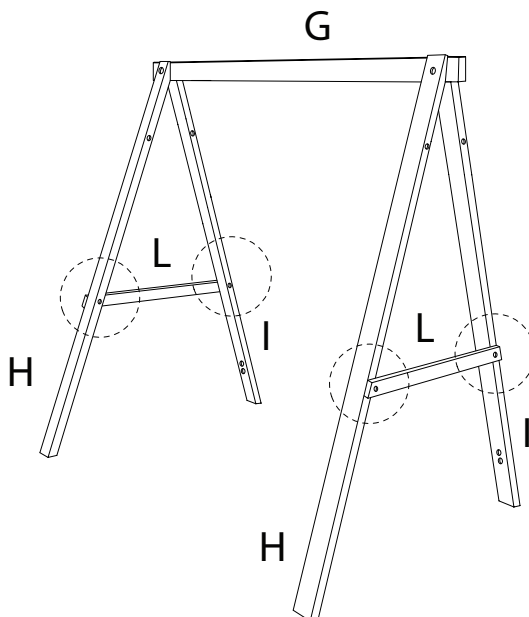

# CAVIOLA

Diagram illustrating assembly instructions and safety warnings:

- Tools:** A circle contains icons for a screwdriver, a hex key, and a wrench. A power drill is shown with a diagonal line through it, indicating it should not be used.
- Warning:** A triangle with an exclamation mark.
- Time:** A clock icon with a circular arrow, indicating a 45-minute duration.
- Personnel:** A stick figure icon with the number '2' below it, indicating that two people are required for assembly.
- Warning:** A triangle with an exclamation mark.
- Diagram:** A circle shows a wooden block being placed on a textured surface. A second diagram shows the same block with a diagonal line through it, indicating it should not be placed on a soft or uneven surface.

17

x 1

18

x 1

1

2

3

4