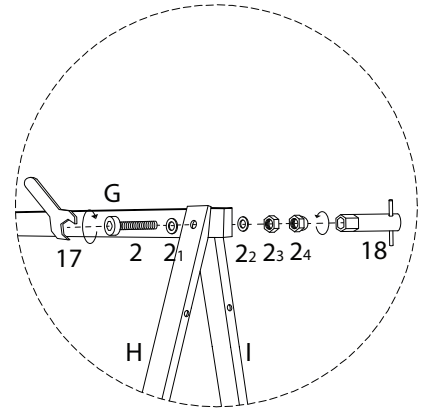

# CAVIOLA

Diagram illustrating assembly instructions and safety warnings:

- Tools:** A circle contains icons for a screwdriver, a hex key, and a wrench. A power drill is shown with a diagonal line through it, indicating it should not be used.
- Warning:** A triangle with an exclamation mark.
- Time:** A clock icon with a circular arrow, indicating a 45-minute duration.
- Personnel:** A stick figure icon with the number '2' below it, indicating that two people are required for assembly.
- Warning:** A triangle with an exclamation mark.
- Diagram:** A circle shows a wooden block being placed on a textured surface. A second diagram shows the same block with a diagonal line through it, indicating it should not be placed on a soft or uneven surface.

5

x 2

12

x 2

14

x 1

16

x 1

17

x 1

18

x 1

1

2

3

4

<p>6</p>  <p>M8 x 50</p> <p>x 2</p>	<p>9</p>  <p>M6 x 55</p> <p>x 2</p>	<p>10</p>  <p>M6 x 55</p> <p>x 2</p>	<p>11</p>  <p>M3.5 x 45</p> <p>x 16</p>	<p>14</p>  <p>x 1</p>	<p>15</p>  <p>M10</p> <p>x 1</p>
--------------------------------------------------------------------------------------------------------------------------------	--------------------------------------------------------------------------------------------------------------------------------	---------------------------------------------------------------------------------------------------------------------------------	------------------------------------------------------------------------------------------------------------------------------------	------------------------------------------------------------------------------------------------------------	-----------------------------------------------------------------------------------------------------------------------