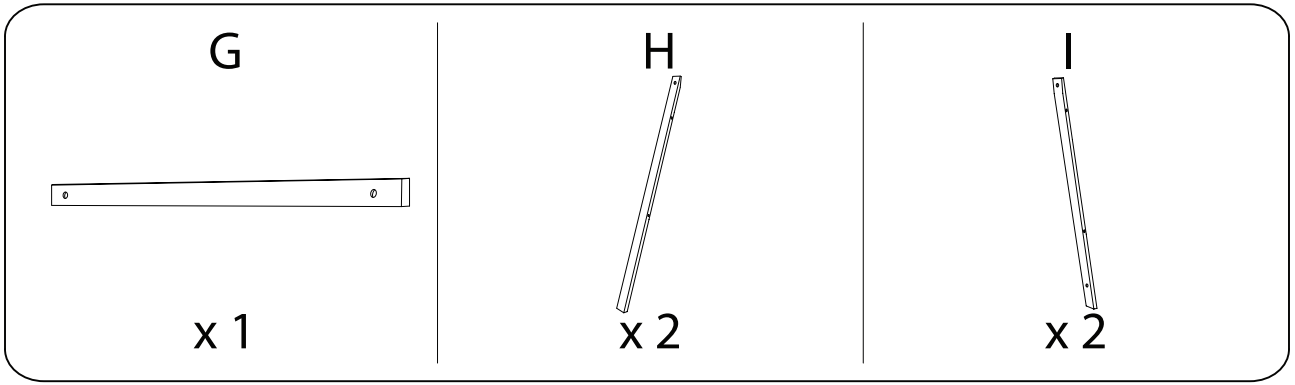

# CAVIOLA

Diagram illustrating assembly instructions and safety warnings:

- Tools:** A circle contains icons for a screwdriver, a hex key, and a wrench. A power drill is shown with a diagonal line through it, indicating it should not be used.
- Warning:** A triangle with an exclamation mark.
- Time:** A clock icon with a circular arrow, indicating a 45-minute duration.
- Personnel:** A stick figure icon with the number '2' below it, indicating that two people are required for assembly.
- Warning:** A triangle with an exclamation mark.
- Diagram:** A circle shows a wooden block being placed on a textured surface. A second diagram shows the same block with a diagonal line through it, indicating it should not be placed on a soft or uneven surface.

x1

B

2

x 2

3

x 2

4

x 8

17

x 1

18

x 1

1

2

3

4