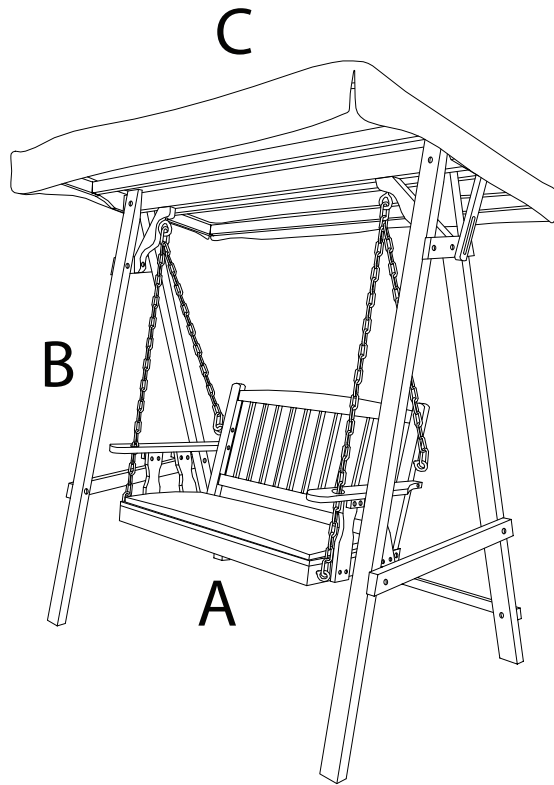

# CAVIOLA

Diagram illustrating assembly instructions and safety warnings:

- Tools:** A circle contains icons for a screwdriver, a hex key, and a wrench. A power drill is shown with a diagonal line through it, indicating it should not be used.
- Warning:** A triangle with an exclamation mark.
- Time:** A clock icon with a circular arrow, indicating a 45-minute duration.
- Personnel:** A stick figure icon with the number '2' below it, indicating that two people are required for assembly.
- Warning:** A triangle with an exclamation mark.
- Diagram:** A circle shows a wooden block being placed on a textured surface. A second diagram shows the same block with a diagonal line through it, indicating it should not be placed on a soft or uneven surface.