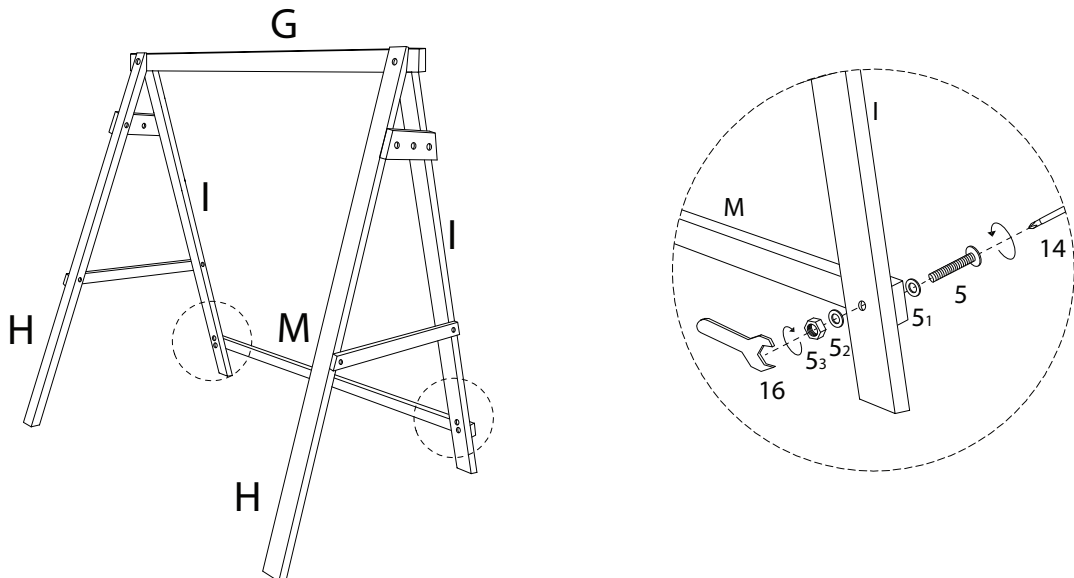

# CAVIOLA

Diagram illustrating assembly instructions and safety warnings:

- Tools:** A circle contains icons for a screwdriver, a hex key, and a wrench. A power drill is shown with a diagonal line through it, indicating it should not be used.
- Warning:** A triangle with an exclamation mark.
- Time:** A clock icon with a circular arrow, indicating a 45-minute duration.
- Personnel:** A stick figure icon with the number '2' below it, indicating that two people are required for assembly.
- Warning:** A triangle with an exclamation mark.
- Diagram:** A circle shows a wooden block being placed on a textured surface. A second diagram shows the same block with a diagonal line through it, indicating it should not be placed on a soft or uneven surface.

17

x 1

18

x 1

1

2

3

4