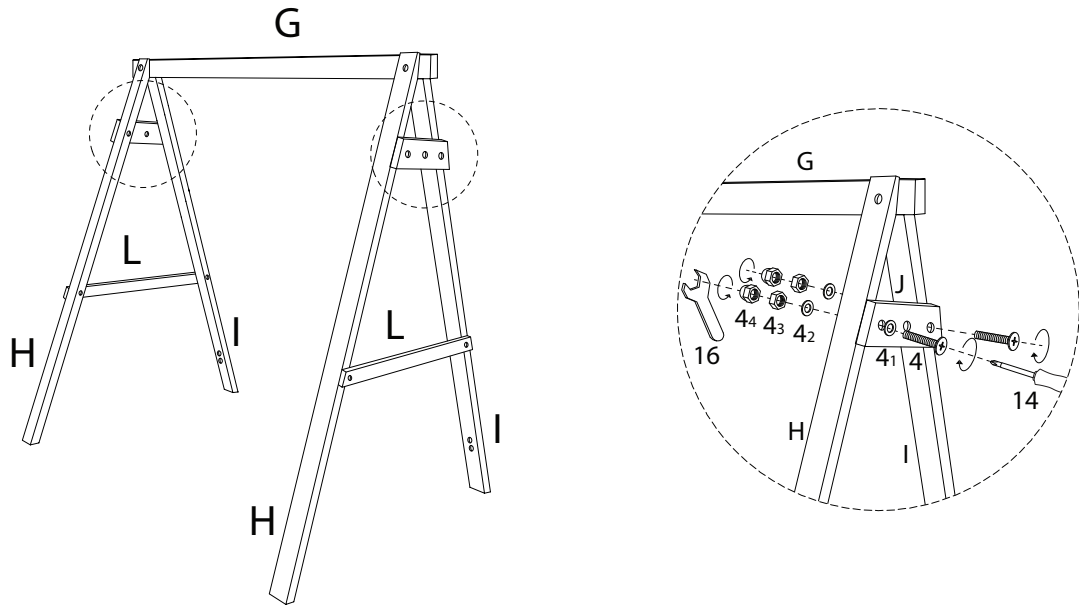

# CAVIOLA

Diagram illustrating assembly instructions and safety warnings:

- Tools:** A circle contains icons for a screwdriver, a hex key, and a wrench. A power drill is shown with a diagonal line through it, indicating it should not be used.
- Warning:** A triangle with an exclamation mark.
- Time:** A clock icon with a circular arrow, indicating a 45-minute duration.
- Personnel:** A stick figure icon with the number '2' below it, indicating that two people are required for assembly.
- Warning:** A triangle with an exclamation mark.
- Diagram:** A circle shows a wooden block being placed on a textured surface. A second diagram shows the same block with a diagonal line through it, indicating it should not be placed on a soft or uneven surface.

17

x 1

18

x 1

1

2

3

4