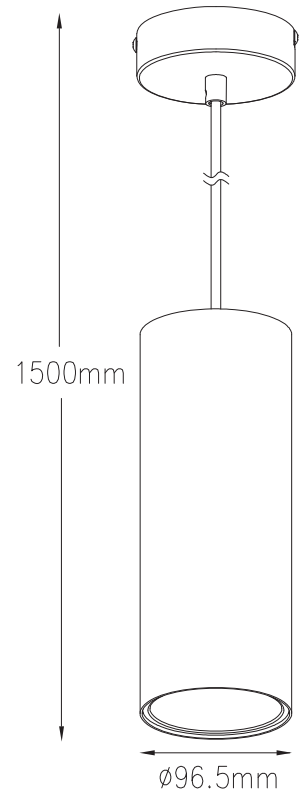

INSTRUCTION MANUAL

Tubo HL 1

1

5

6

4

1500mm

ø96.5mm

10

8

9