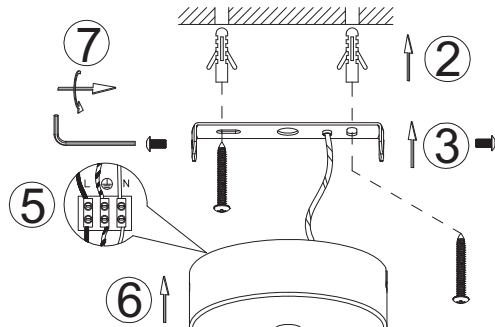

INSTRUCTION MANUAL

Tubo HL 1

1

5

6

4

1500mm

ø96.5mm