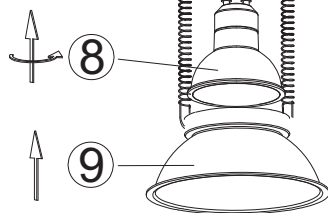

INSTRUCTION MANUAL

Tubo HL 1

1

5

6

4

1500mm

ø96.5mm

10

8

9