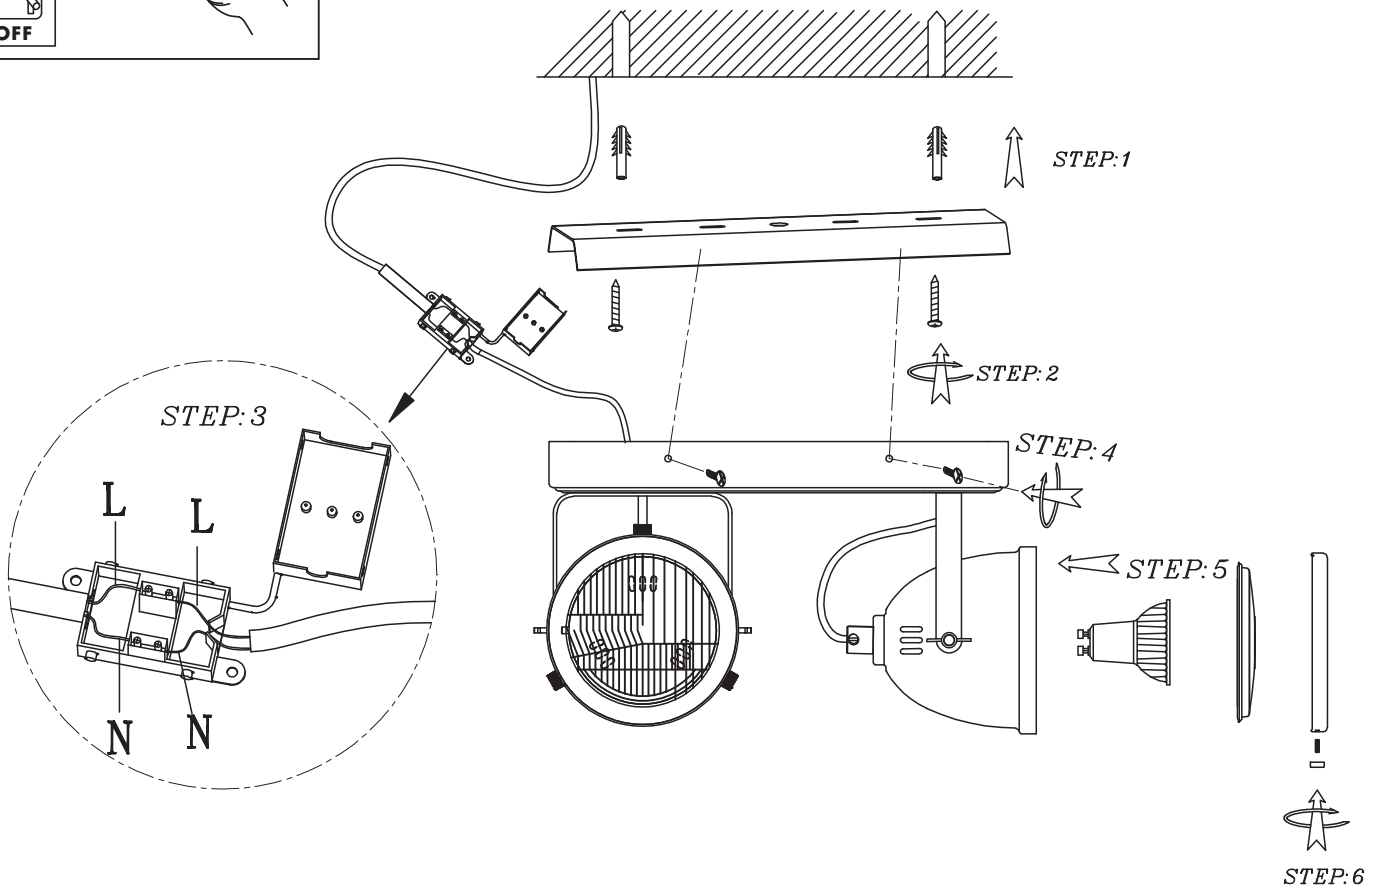

INSTRUCTION MANUAL

Emado 2 SL Burned Steel with Wood 96669

Overall size:

FittinQ B.V.

Smaragdweg 52, 5527 LB Hapert, The Netherlands
www.qazqa.nl

QAZQA