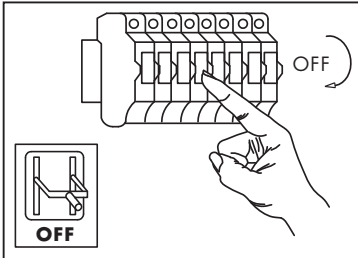

INSTRUCTION MANUAL

Emado 2 SL Burned Steel with Wood 96669

Overall size:

FittinQ B.V.

Smaragdweg 52, 5527 LB Hapert, The Netherlands
www.qazqa.nl

QAZQA