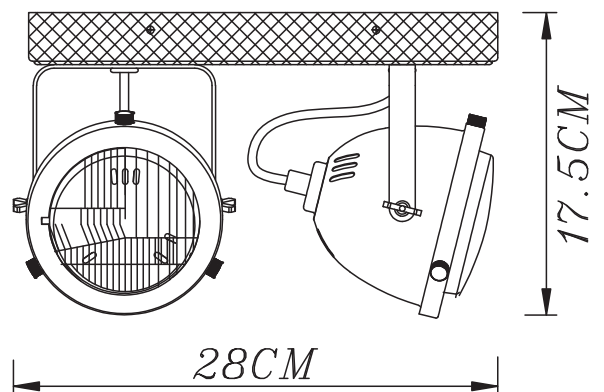

INSTRUCTION MANUAL

Emado 2 SL Burned Steel with Wood 96669

Overall size:

FittinQ B.V.

Smaragdweg 52, 5527 LB Hapert, The Netherlands
www.qazqa.nl

QAZQA