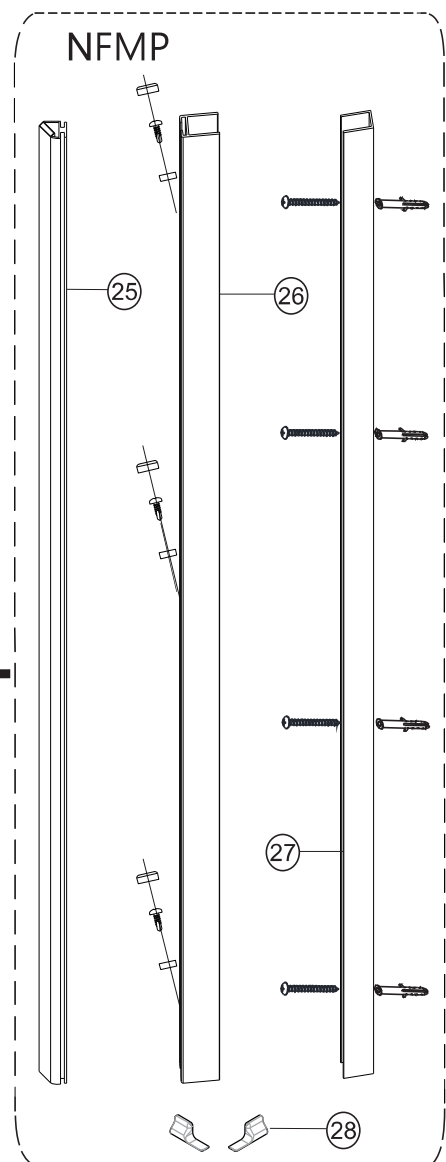

Duschraum

NFBD+NFMP(P2-P10)

NFBD+NFS(P11-P21)

NFBD+NFBD(P22-P30)

NFBD

NFBD70E/NFBD76E/NFBD80E/NFBD90E/NFBD10E/NFBD12E

EN IMPORTANT - Please read and follow all warnings and instructions before using this product. Injury can result from improper use. Save this documents.

NFBD

①	×4	②	×1	③	×5	④	×1	⑤	×1
⑥	×5	⑦	×3	⑧	×3	⑨	×3	⑩	×1
⑪	×1	⑫	×2	⑬	×1	⑭	×2	⑮	×1
⑯	×1	⑰	×1	⑱	×1	⑲	×1	⑳	×2
㉑	×1	㉒	×1	㉓	×1	㉔	×1		

NFMP

③	×4	⑥	×4	⑦	×3	⑧	×3	⑨	×3
⑮	×1	⑲	×1	㉑	×1	㉒	×2		

		X	
	Size in:mm	Min.	Max.
NFBD70E	700	690	710
NFBD76E	750	740	760
NFBD80E	800	790	810
NFBD90E	900	890	910
NFBD10E	1000	990	1010
NFBD12E	1200	1190	1210

01

02

④		× 1
③		× 4
⑥		× 4 ST4*40

1190-1210(1200mm)
 990-1010(1000mm)
 890-910(900mm)
 790-810(800mm)
 740-760(750mm)
 690-710(700mm)

03

①	 × 4 ST3.5*25
②	 × 1
⑤	 × 1
⑩	 × 1
⑪	 × 1
⑲	 × 1

04

⑭	 × 2
⑳	 × 1

← 40mm

b2X4

b3X4

b4X4

03

①	 × 4 ST3.5*25
②	 × 1
⑤	 × 1
⑩	 × 1
⑪	 × 1
⑲	 × 1

04

⑭	 × 2
⑳	 × 1