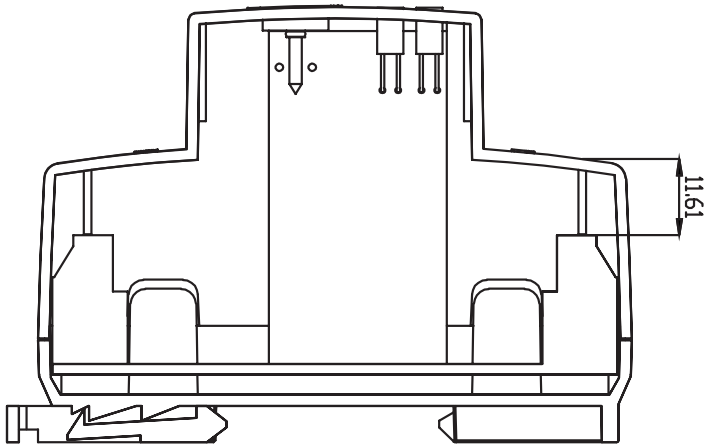

5

INSTALLATION

Option 1

i max. Load
3000 W
1000 W

Option 2

INSTALLATION

SETTINGS

SETTINGS