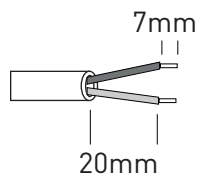

-20°C - +40°C

INSTALLATION

1

2

3

cable not included
max. 100m

INSTALLATION

4