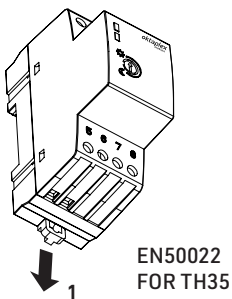

-20°C - +40°C

INSTALLATION

1

2

3

cable not included
max. 100m

INSTALLATION

4

5

INSTALLATION

Option 1

i max. Load
3000 W
1000 W

Option 2

INSTALLATION

SETTINGS

SETTINGS