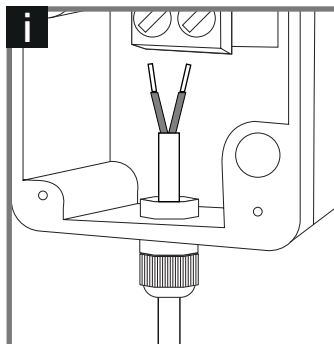

-20°C - +40°C

INSTALLATION

1

2

3

cable not included
max. 100m

INSTALLATION

4