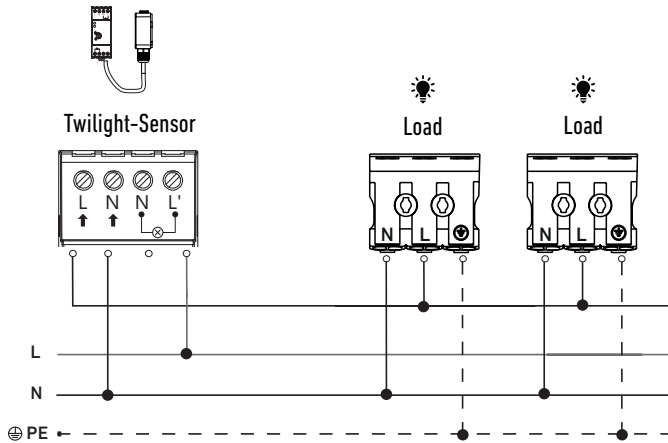

5

INSTALLATION

Option 1

i max. Load
3000 W
1000 W

Option 2

INSTALLATION

SETTINGS

SETTINGS