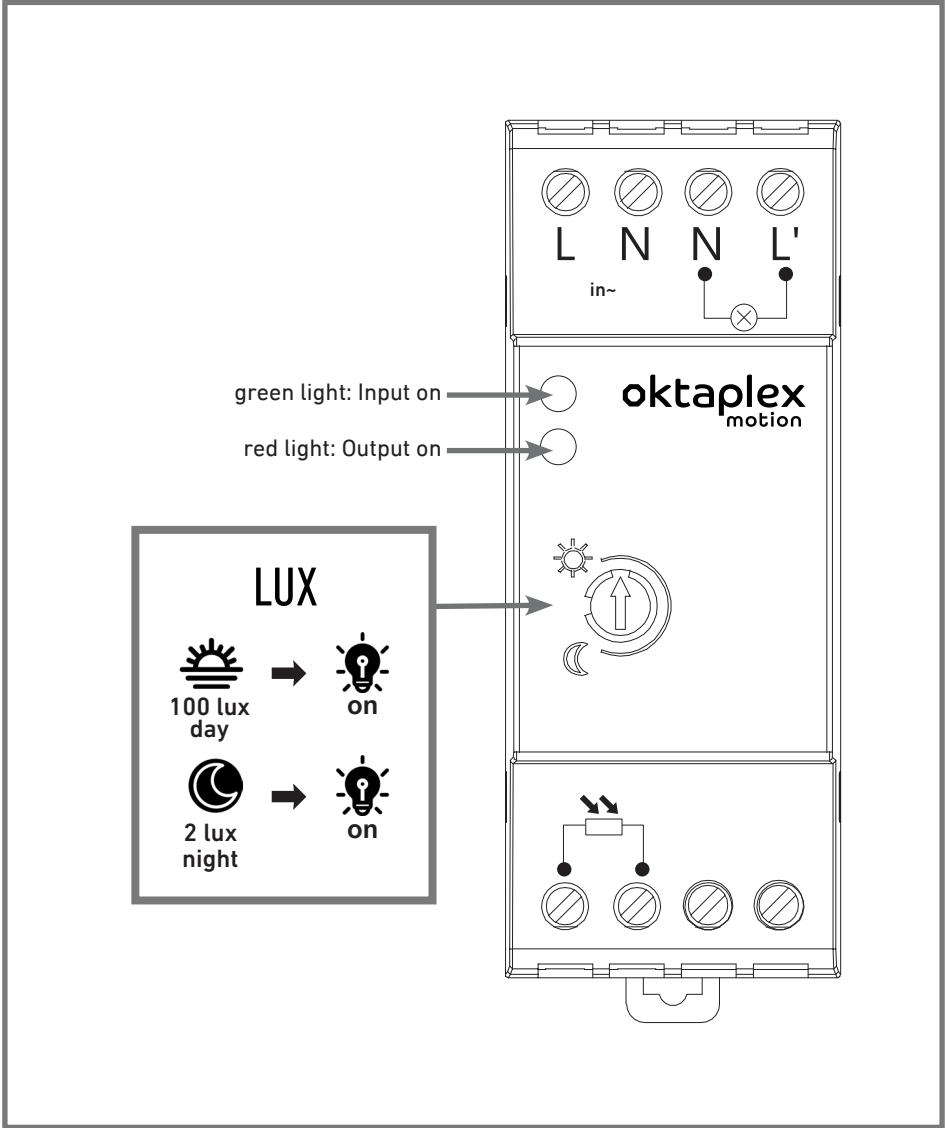

5

INSTALLATION

Option 1

i max. Load
3000 W
1000 W

Option 2

INSTALLATION

SETTINGS

SETTINGS