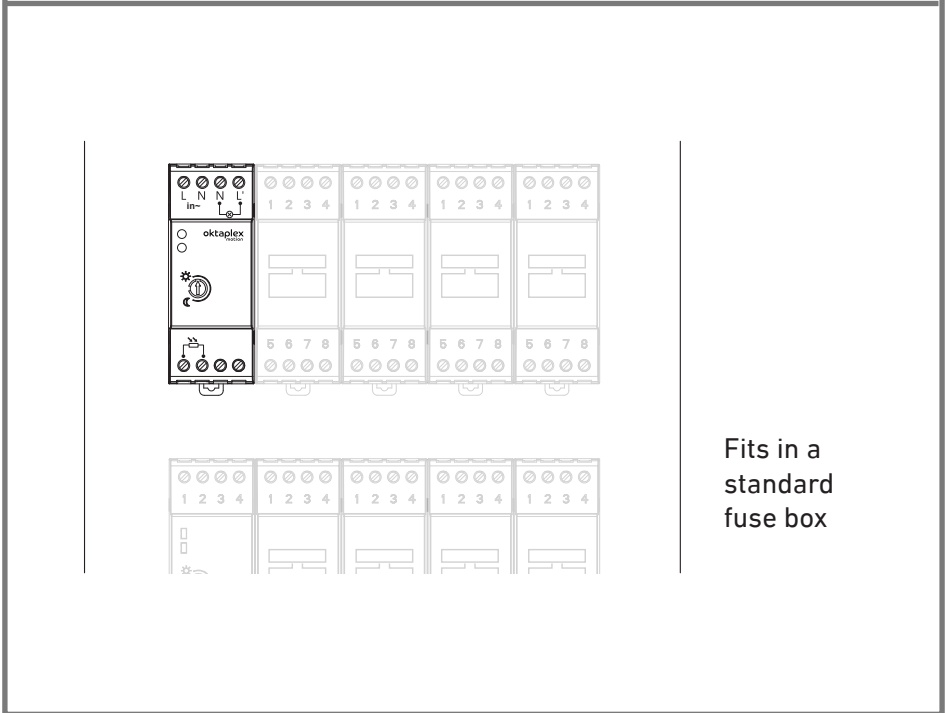

5

INSTALLATION

Option 1

i max. Load
3000 W
1000 W

Option 2

INSTALLATION

SETTINGS

SETTINGS