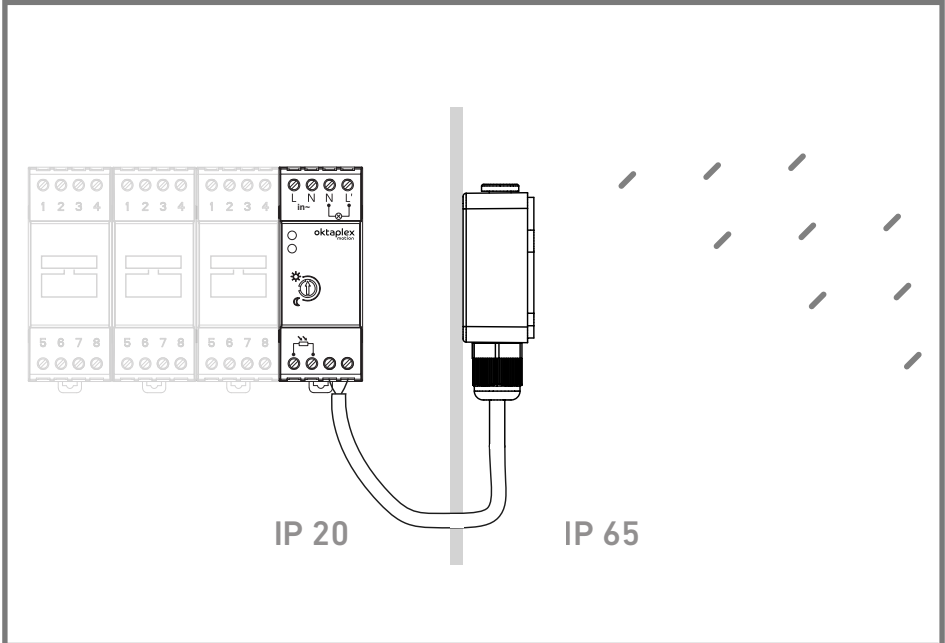

5

INSTALLATION

Option 1

i max. Load
3000 W
1000 W

Option 2

INSTALLATION

SETTINGS

SETTINGS