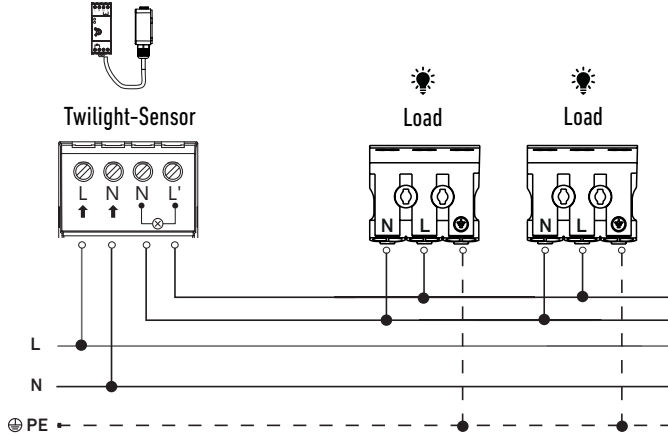

INSTALLATION

Option 1