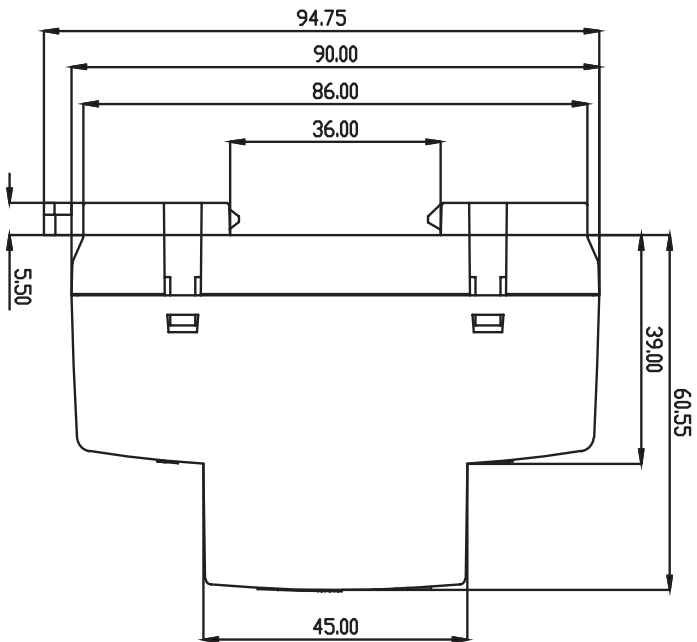

5

INSTALLATION

Option 1

i max. Load
3000 W
1000 W

Option 2

INSTALLATION

SETTINGS

SETTINGS